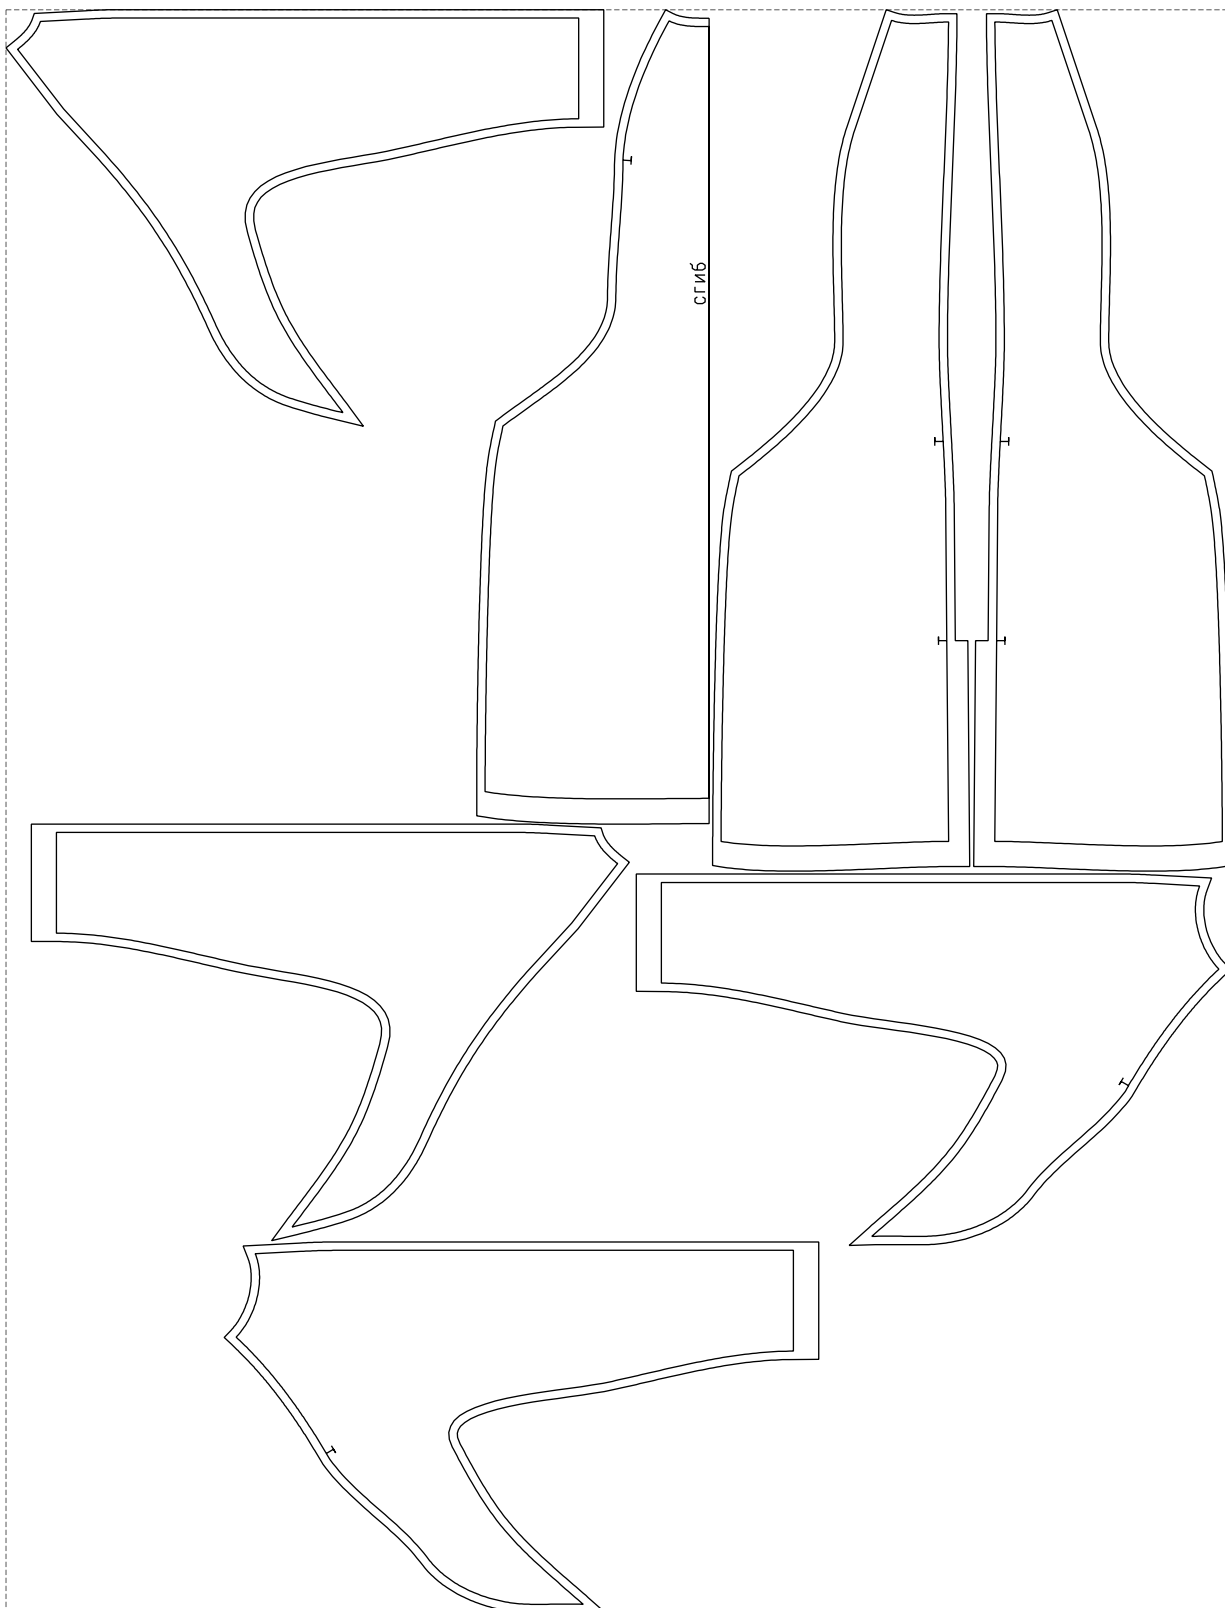

Not for print

Paper size: A4, size:1308.09 x1026.17 mm

Example

size:1458.65 x1910.21 mm

Maneken =1 ver.0

rz_1=170

rz_16=88

rz_17=75.6

rz_18=67.6

rz_19=96

rz_20=94.6

.
.
.