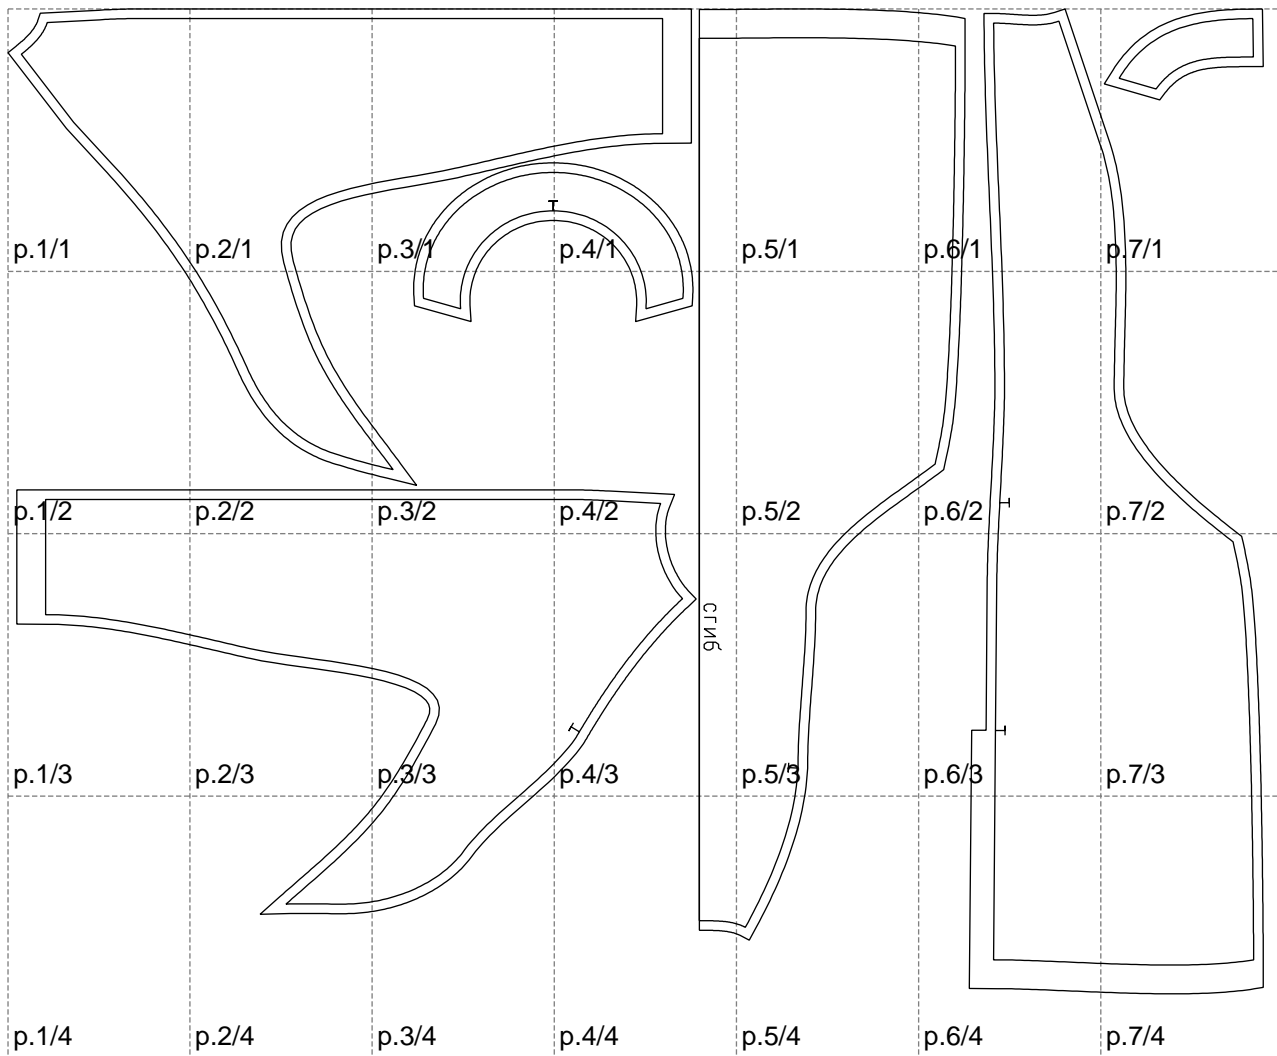

Not for print

Paper size: A4, size:1308.09 x1026.17 mm

Example

size:1458.65 x1910.21 mm

Maneken =1 ver.0

rz_1=170

rz_16=88

rz_17=75.6

rz_18=67.6

rz_19=96

rz_20=94.6

.
.
.