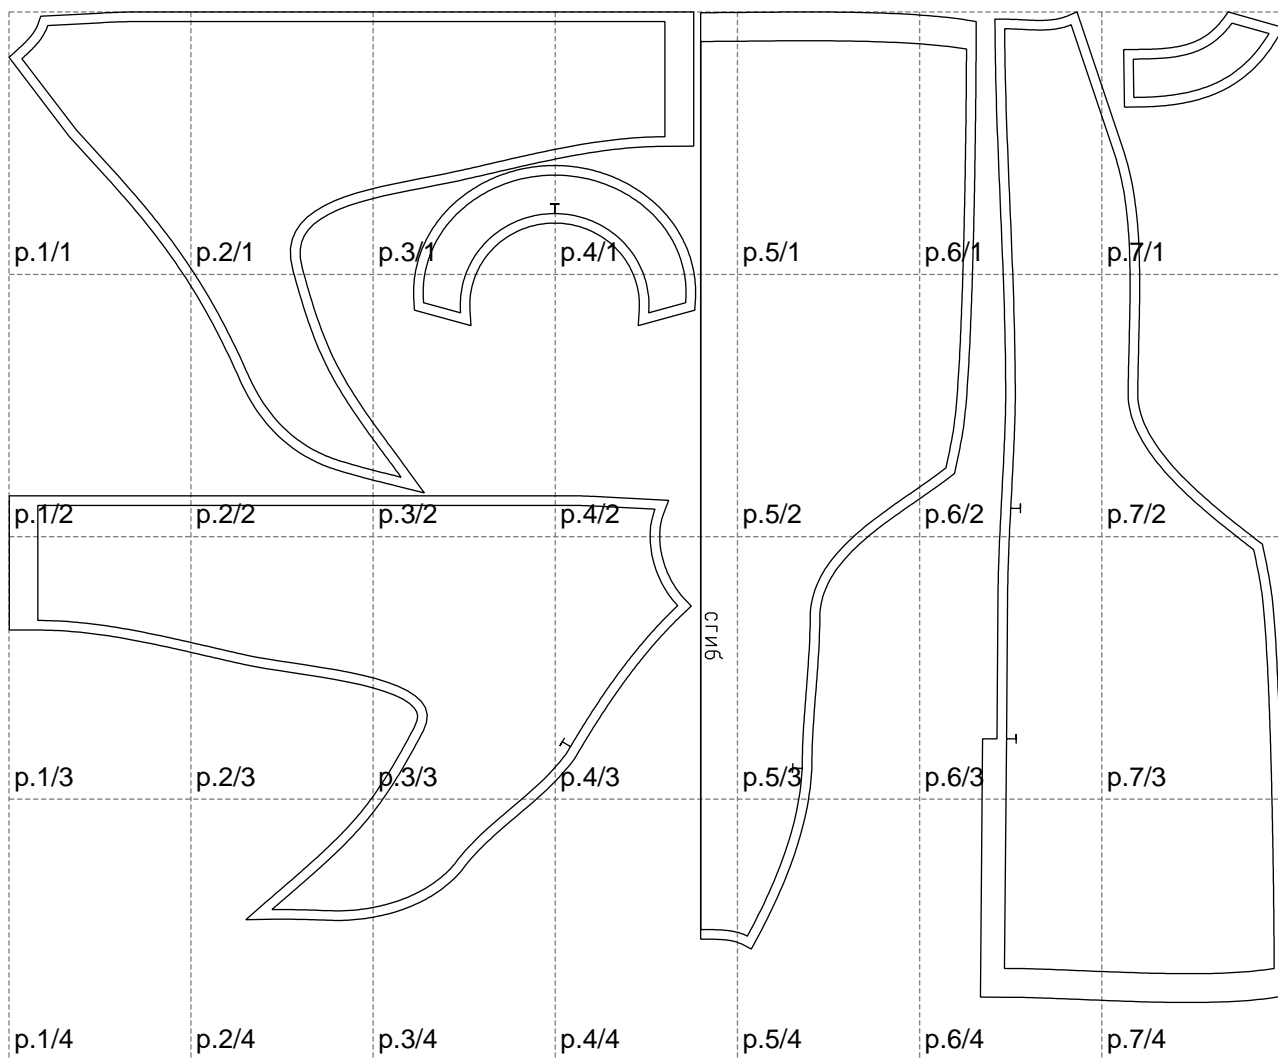

Not for print

Paper size: A4, size:1328.44 x1032.08 mm

# Example

size:1478.86 x1925.79 mm

Maneken =1 ver.0

rz\_1=170

rz\_16=92

rz\_17=78.8

rz\_18=71.8

rz\_19=100

rz\_20=98.1

---

. . . . .  
. . . . .  
. . . . .