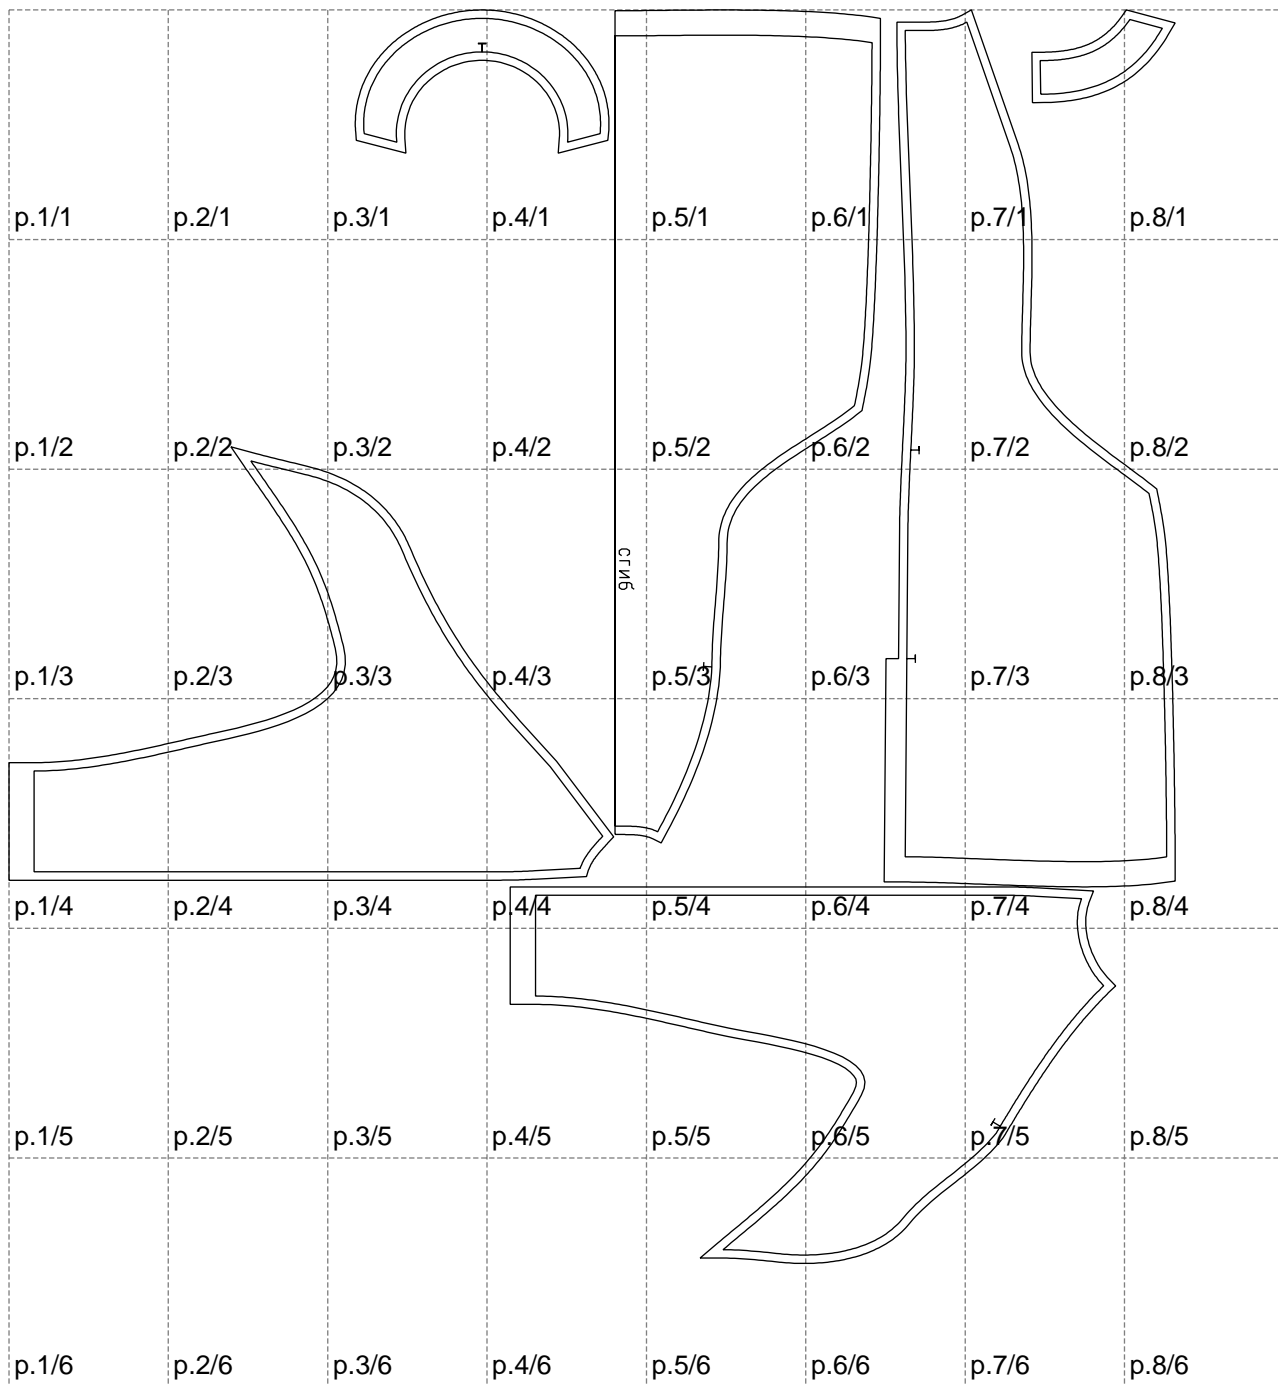

Not for print

Paper size: A4, size:1388.87 x1492.62 mm

# Example

size:1418.08 x2357.20 mm

Maneken =1 ver.0

rz\_1=170

rz\_16=104

rz\_17=88.9

rz\_18=84.4

rz\_19=112

rz\_20=109.3

---

. . . . .  
. . . . .  
. . . . .