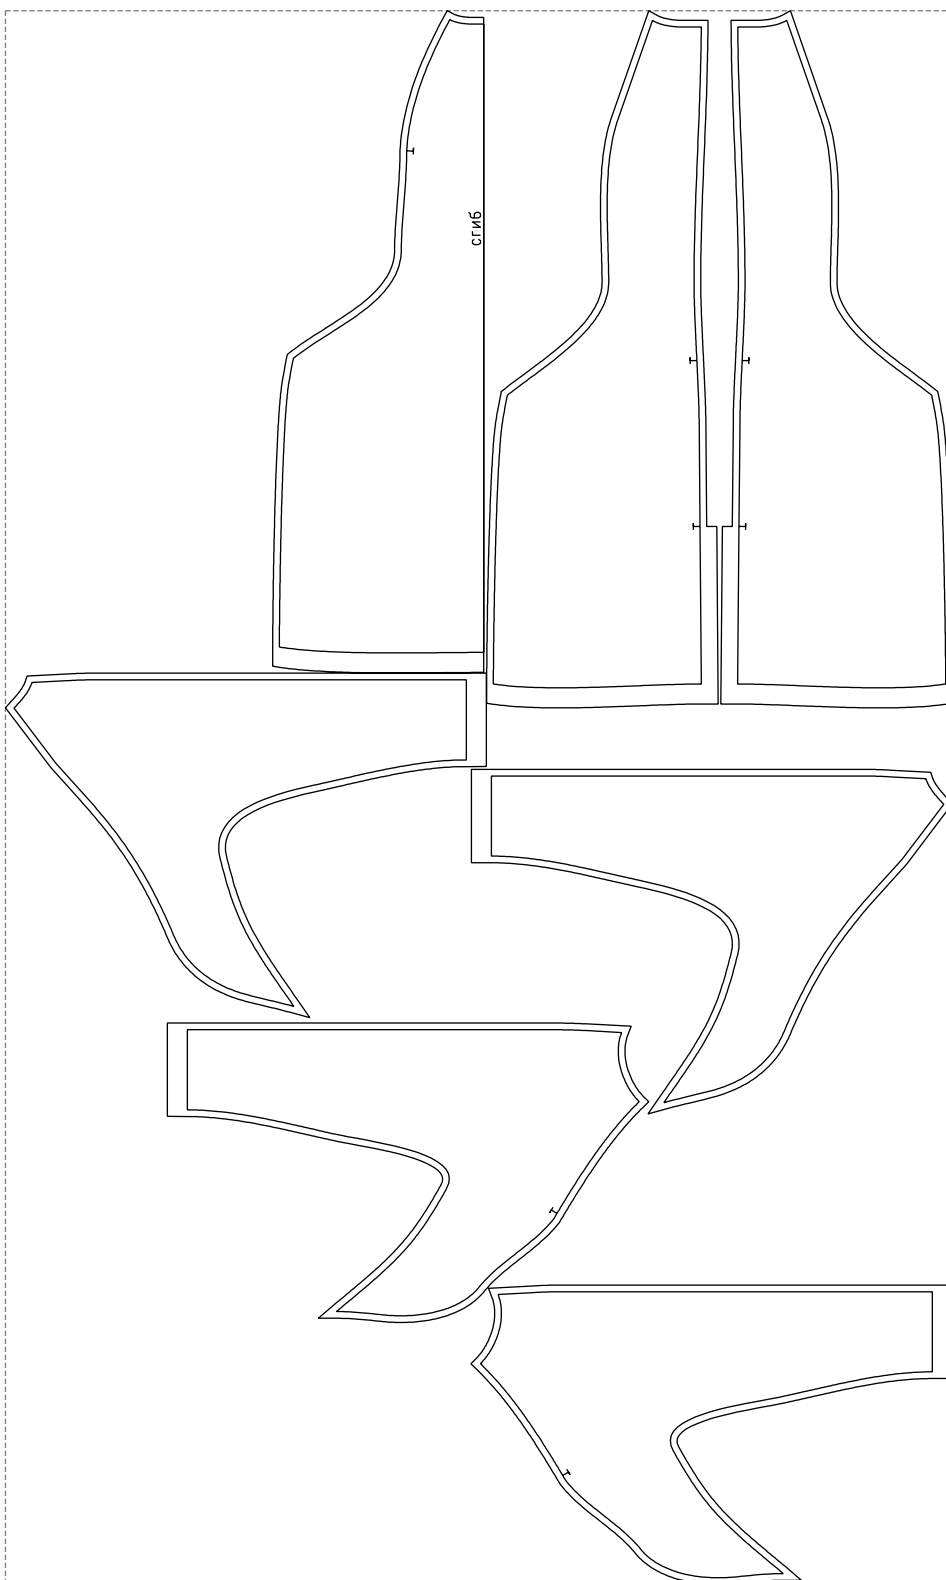

Not for print

Paper size: A4, size:1388.87 x1492.62 mm

# Example

size:1418.08 x2357.20 mm

Maneken =1 ver.0

rz\_1=170

rz\_16=104

rz\_17=88.9

rz\_18=84.4

rz\_19=112

rz\_20=109.3

---

. . . . .  
. . . . .  
. . . . .