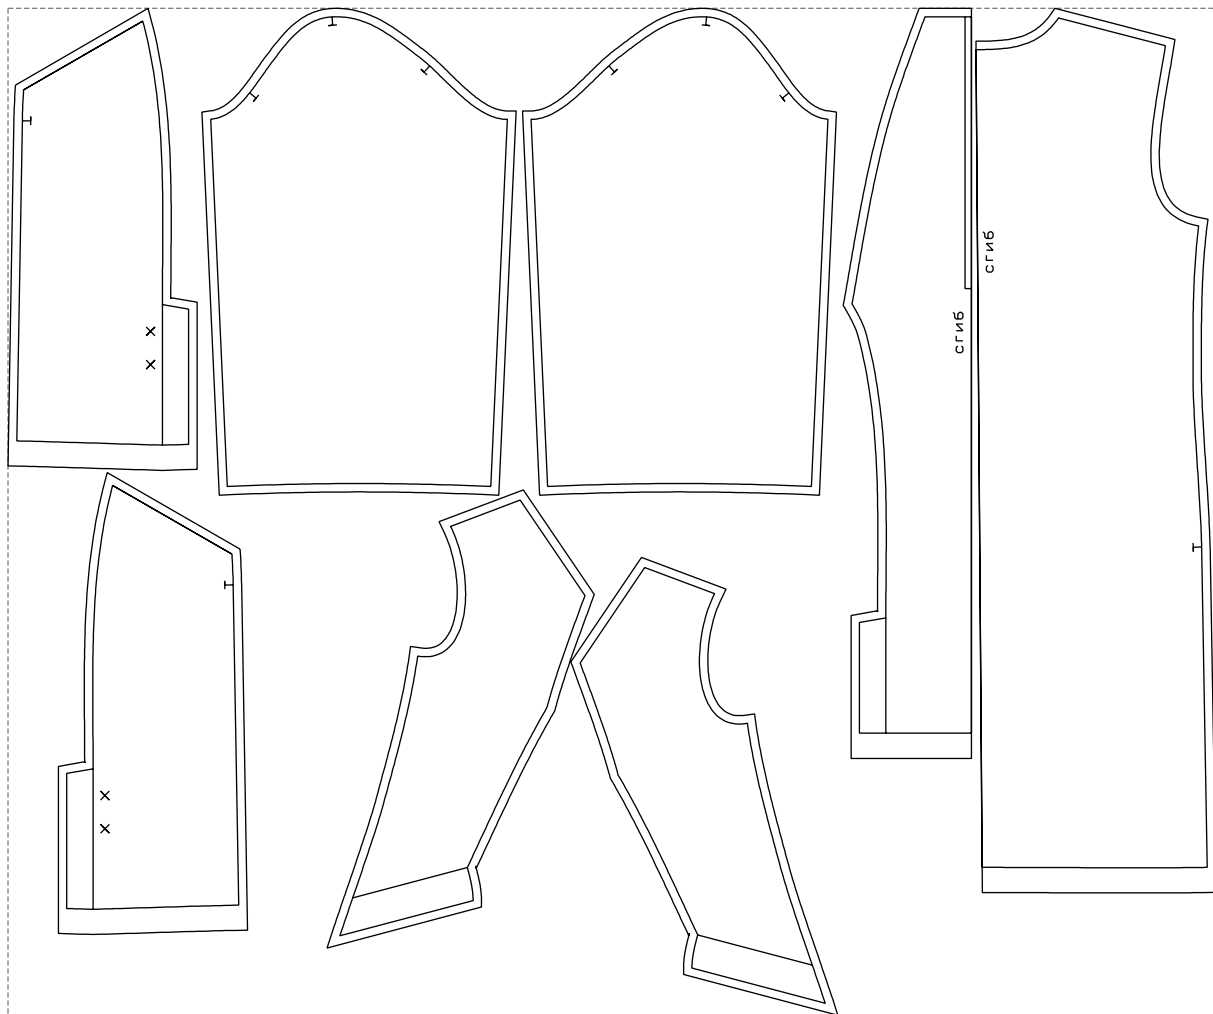

Not for print

Paper size: A4, size:1399.00 x1053.70 mm

# Example

size:1438.83 x1199.42 mm

Maneken =1 ver.0

rz\_1=170

rz\_16=92

rz\_17=78.8

rz\_18=71.8

rz\_19=100

rz\_20=98.1

---

. . . . .  
. . . . .  
. . . . .