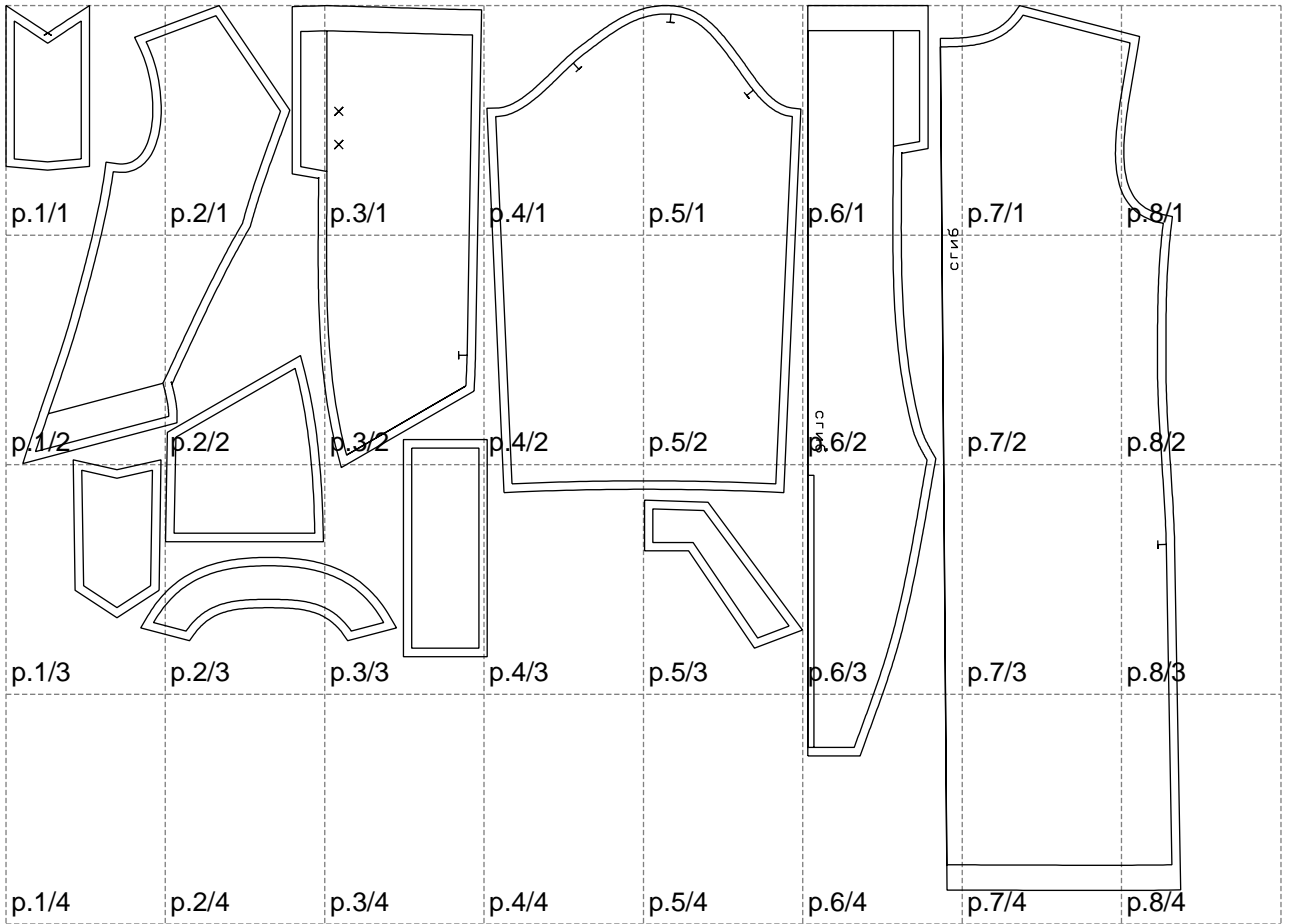

Not for print

Paper size: A4, size:1399.00 x1053.70 mm

# Example

size:1438.83 x1199.42 mm

Maneken =1 ver.0

rz\_1=170

rz\_16=92

rz\_17=78.8

rz\_18=71.8

rz\_19=100

rz\_20=98.1

---

. . . . .  
. . . . .  
. . . . .