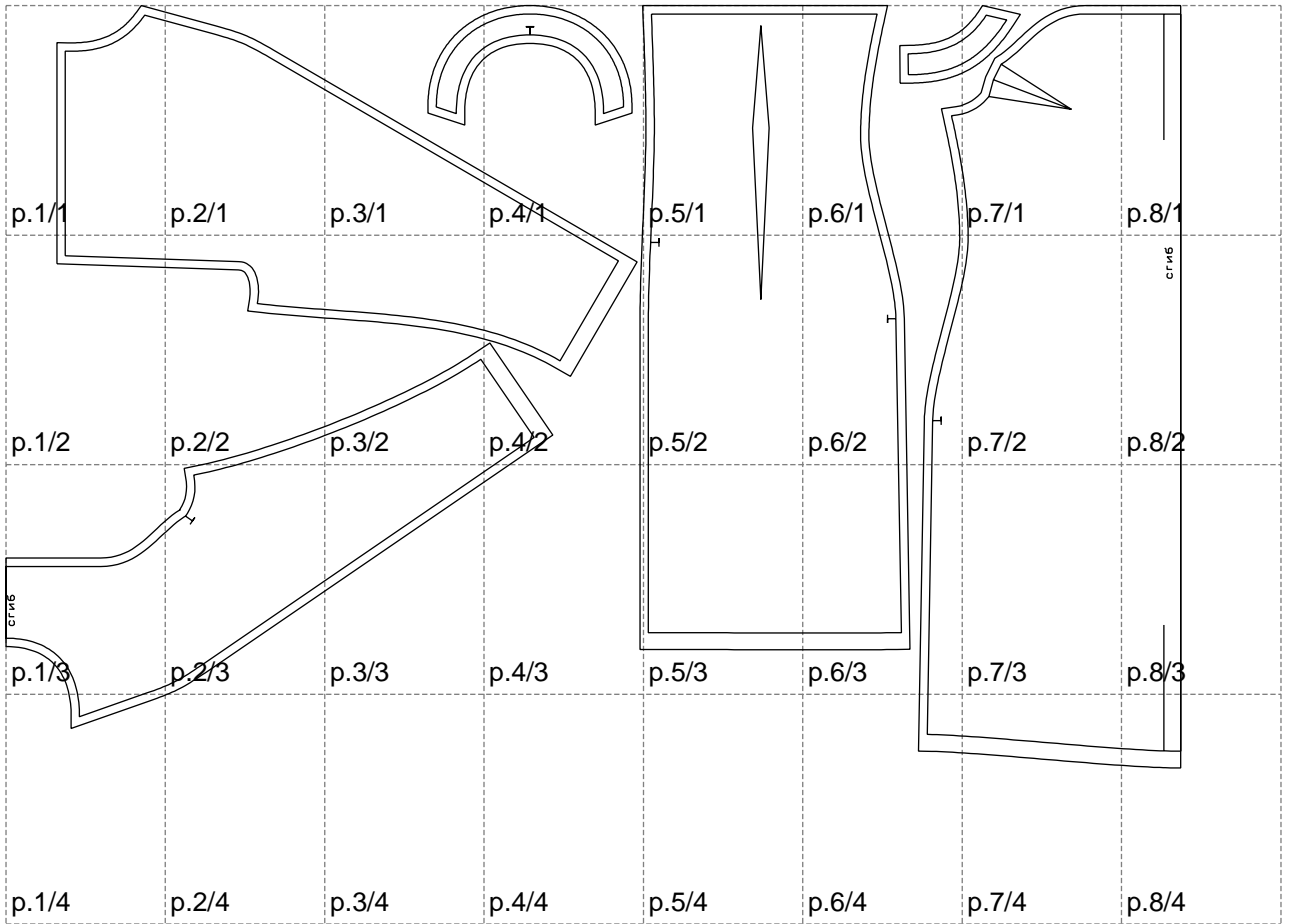

Not for print

Paper size: A4, size:1399.00 x907.92 mm

# Example

size:965.67 x907.92 mm

Maneken =1 ver.0

rz\_1=170

rz\_16=108

rz\_17=92.5

rz\_18=89.2

rz\_19=116

rz\_20=113

---

. . . . .  
. . . . .  
. . . . .