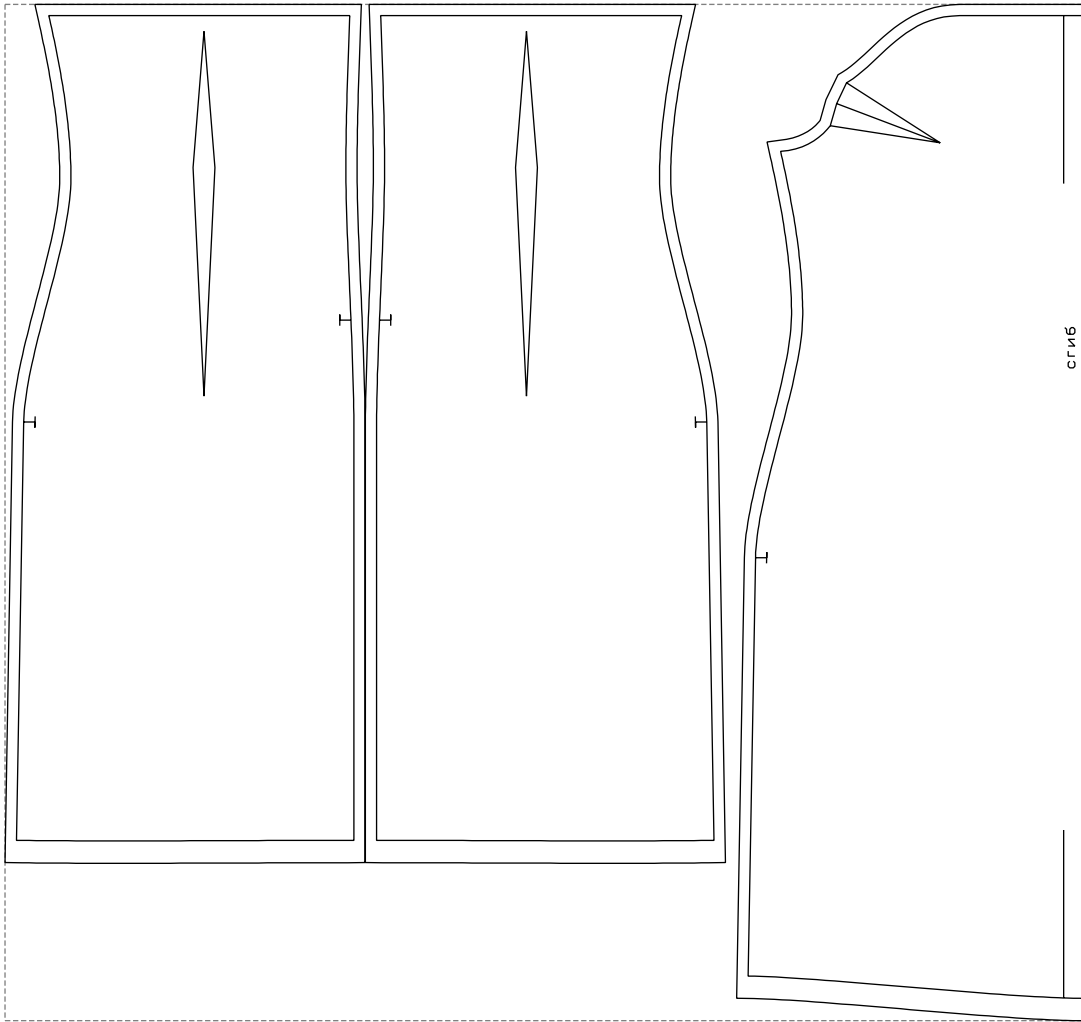

Not for print

Paper size: A4, size:1399.00 x907.92 mm

# Example

size:965.67 x907.92 mm

Maneken =1 ver.0

rz\_1=170

rz\_16=108

rz\_17=92.5

rz\_18=89.2

rz\_19=116