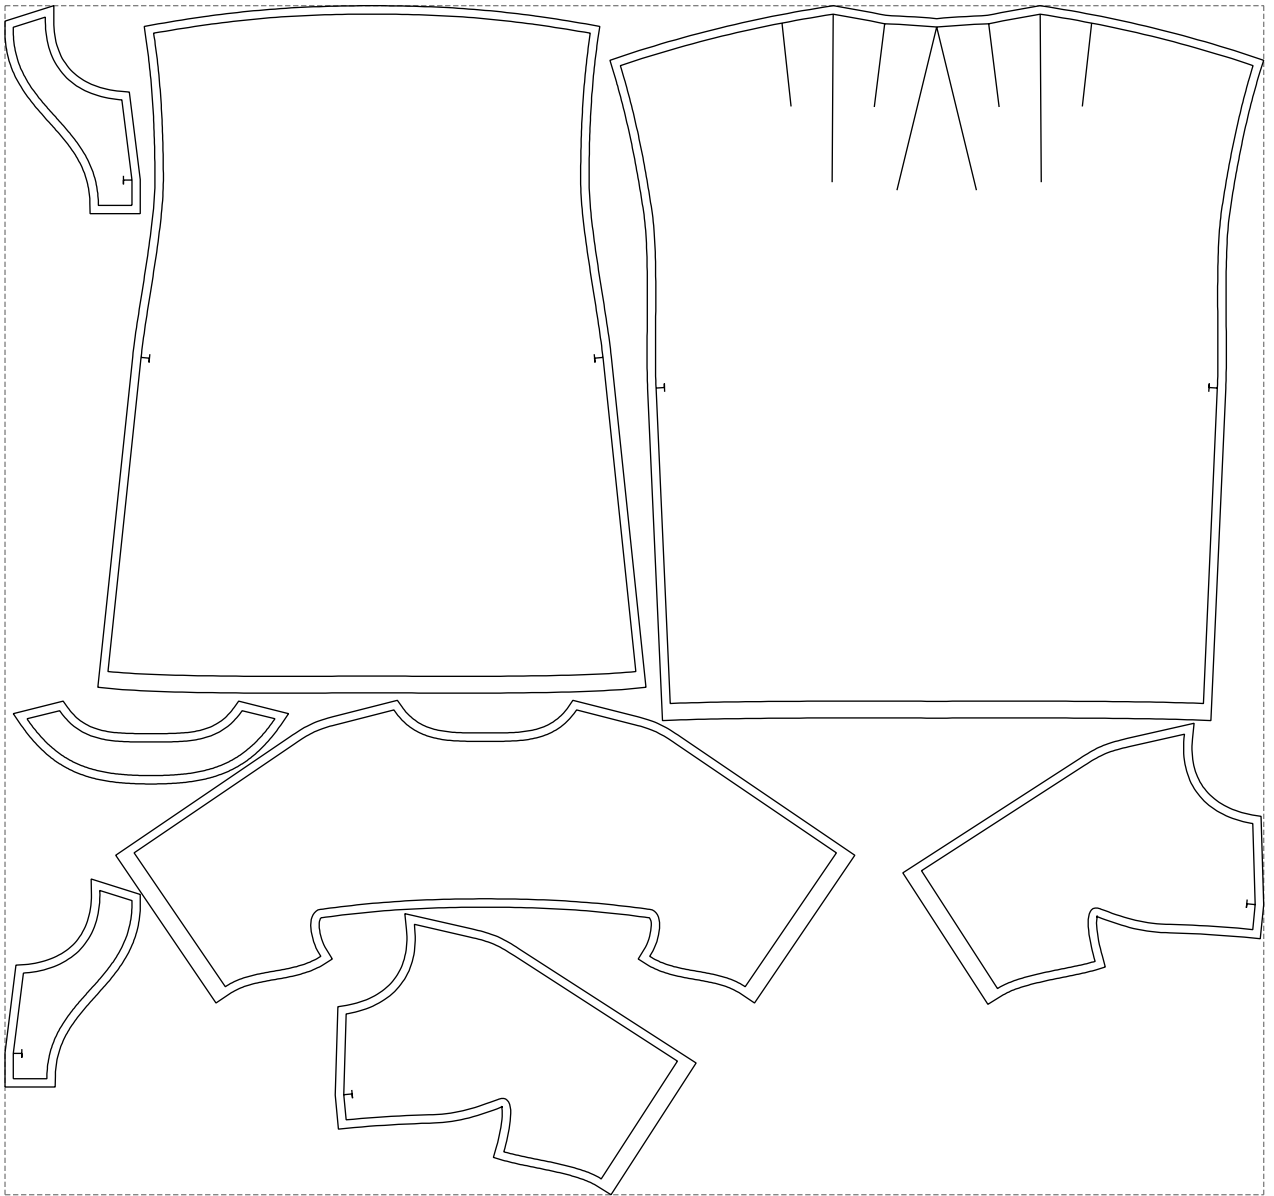

Not for print

Paper size: A4, size:1368.71 x851.58 mm

# Example

size:1499.00 x1416.37 mm

Maneken =1 ver.0

rz\_1=170

rz\_16=96

rz\_17=82

rz\_18=76

rz\_19=104

rz\_20=101.8

---

. . . . .  
. . . . .  
. . . . .