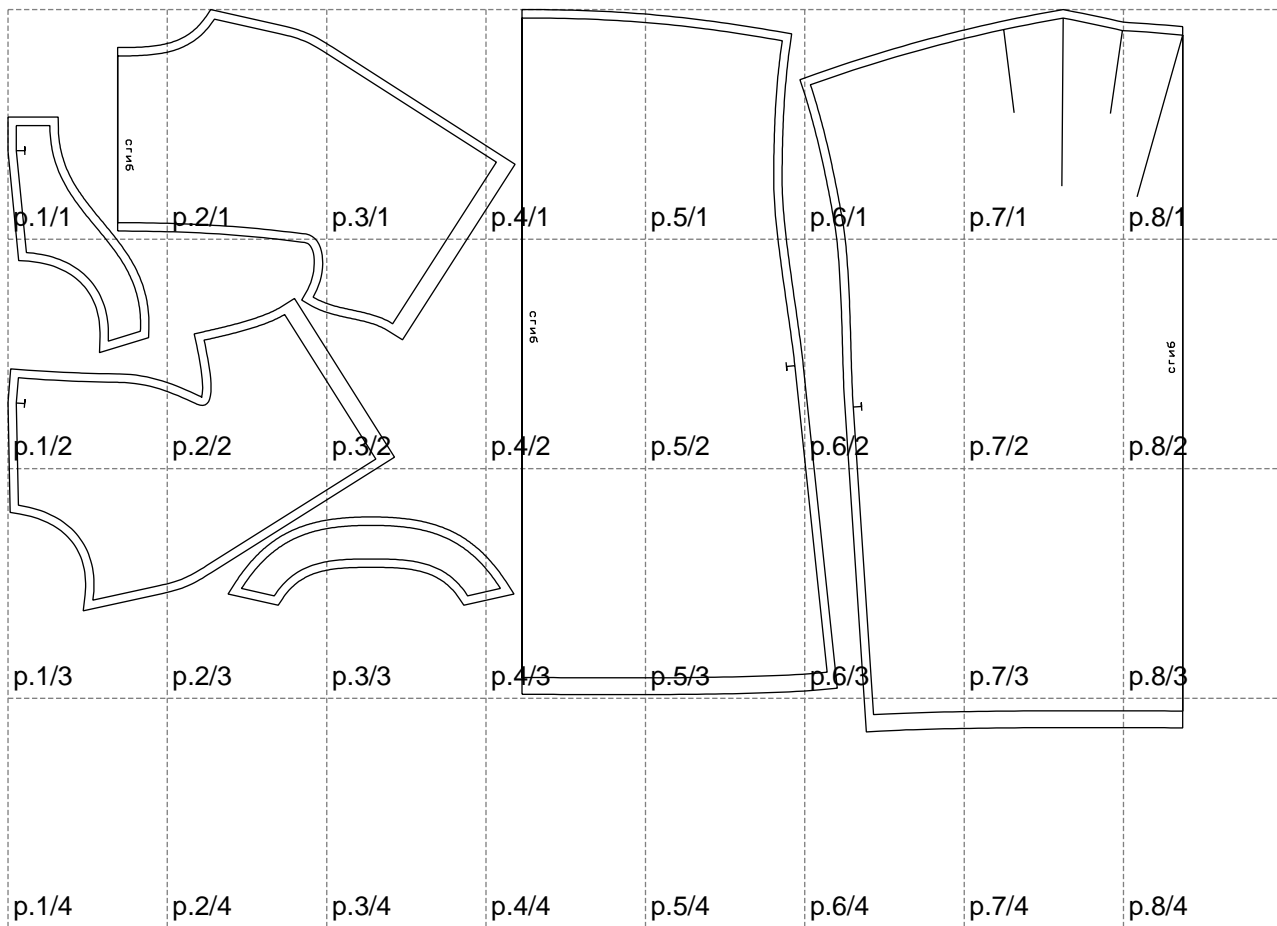

Not for print

Paper size: A4, size:1399.00 x860.27 mm

# Example

size:1488.89 x2005.16 mm

Maneken =1 ver.0

rz\_1=170

rz\_16=116

rz\_17=100

rz\_18=98.8

rz\_19=124

rz\_20=121

---

. . . . .  
. . . . .  
. . . . .