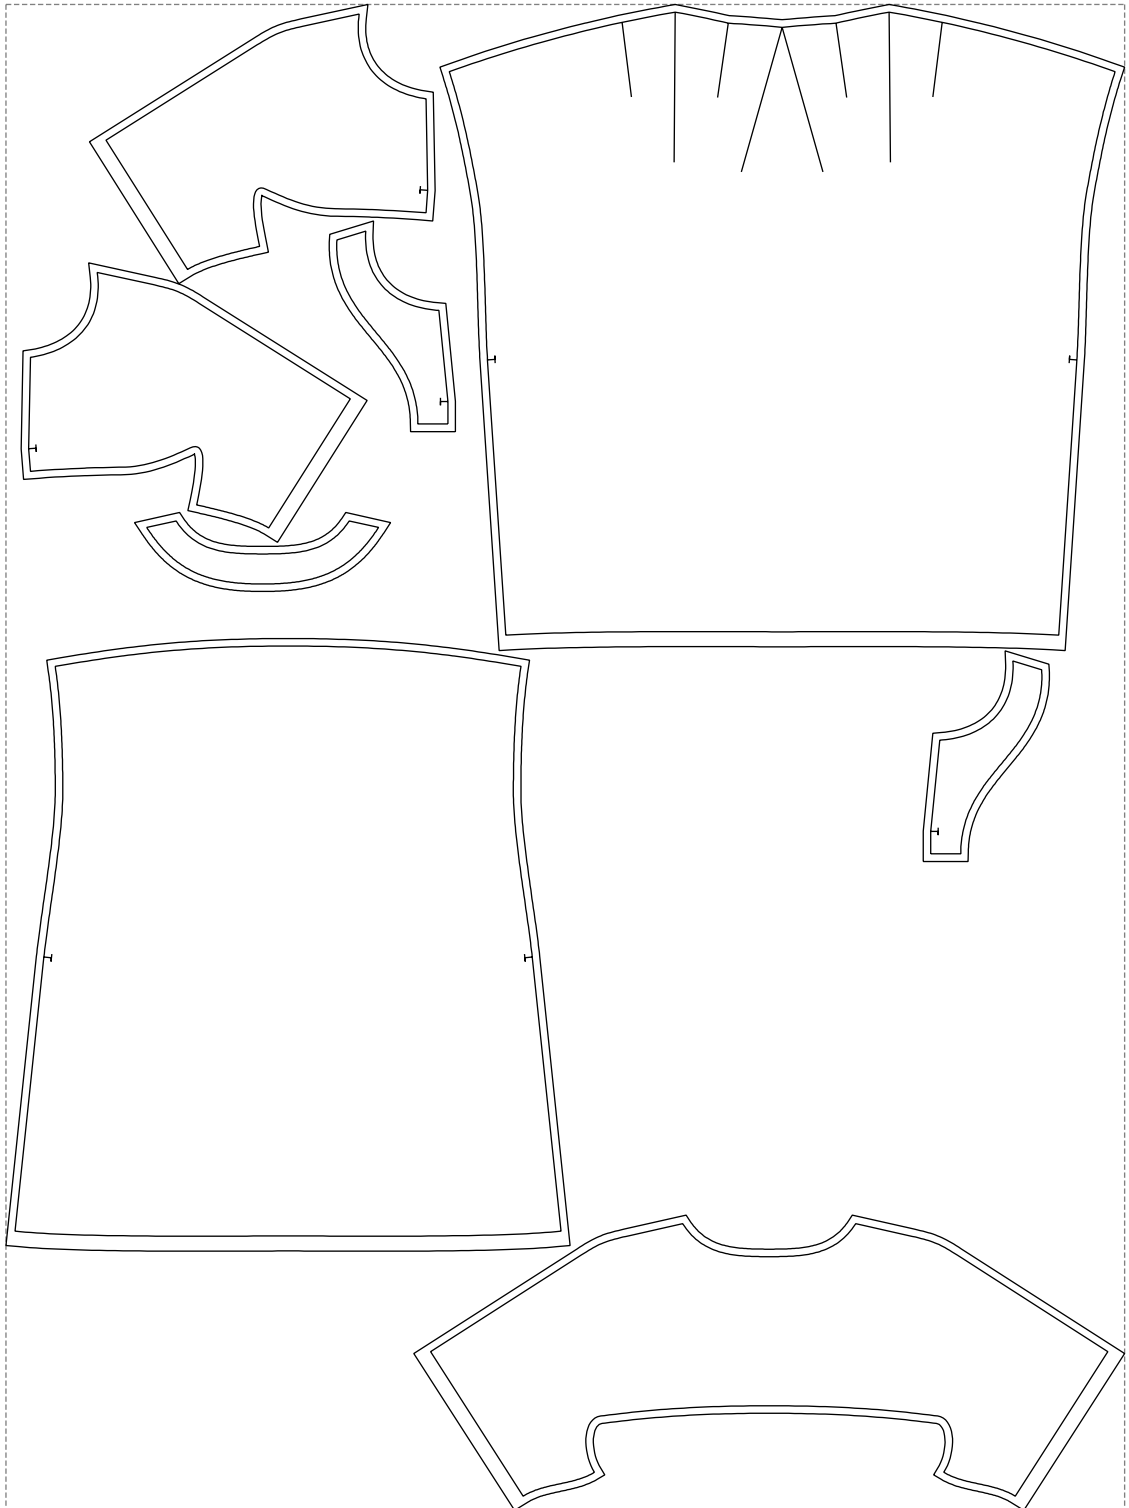

Not for print

Paper size: A4, size:1399.00 x860.27 mm

# Example

size:1488.89 x2005.16 mm

Maneken =1 ver.0

rz\_1=170

rz\_16=116

rz\_17=100

rz\_18=98.8

rz\_19=124

rz\_20=121

---

. . . . .  
. . . . .  
. . . . .