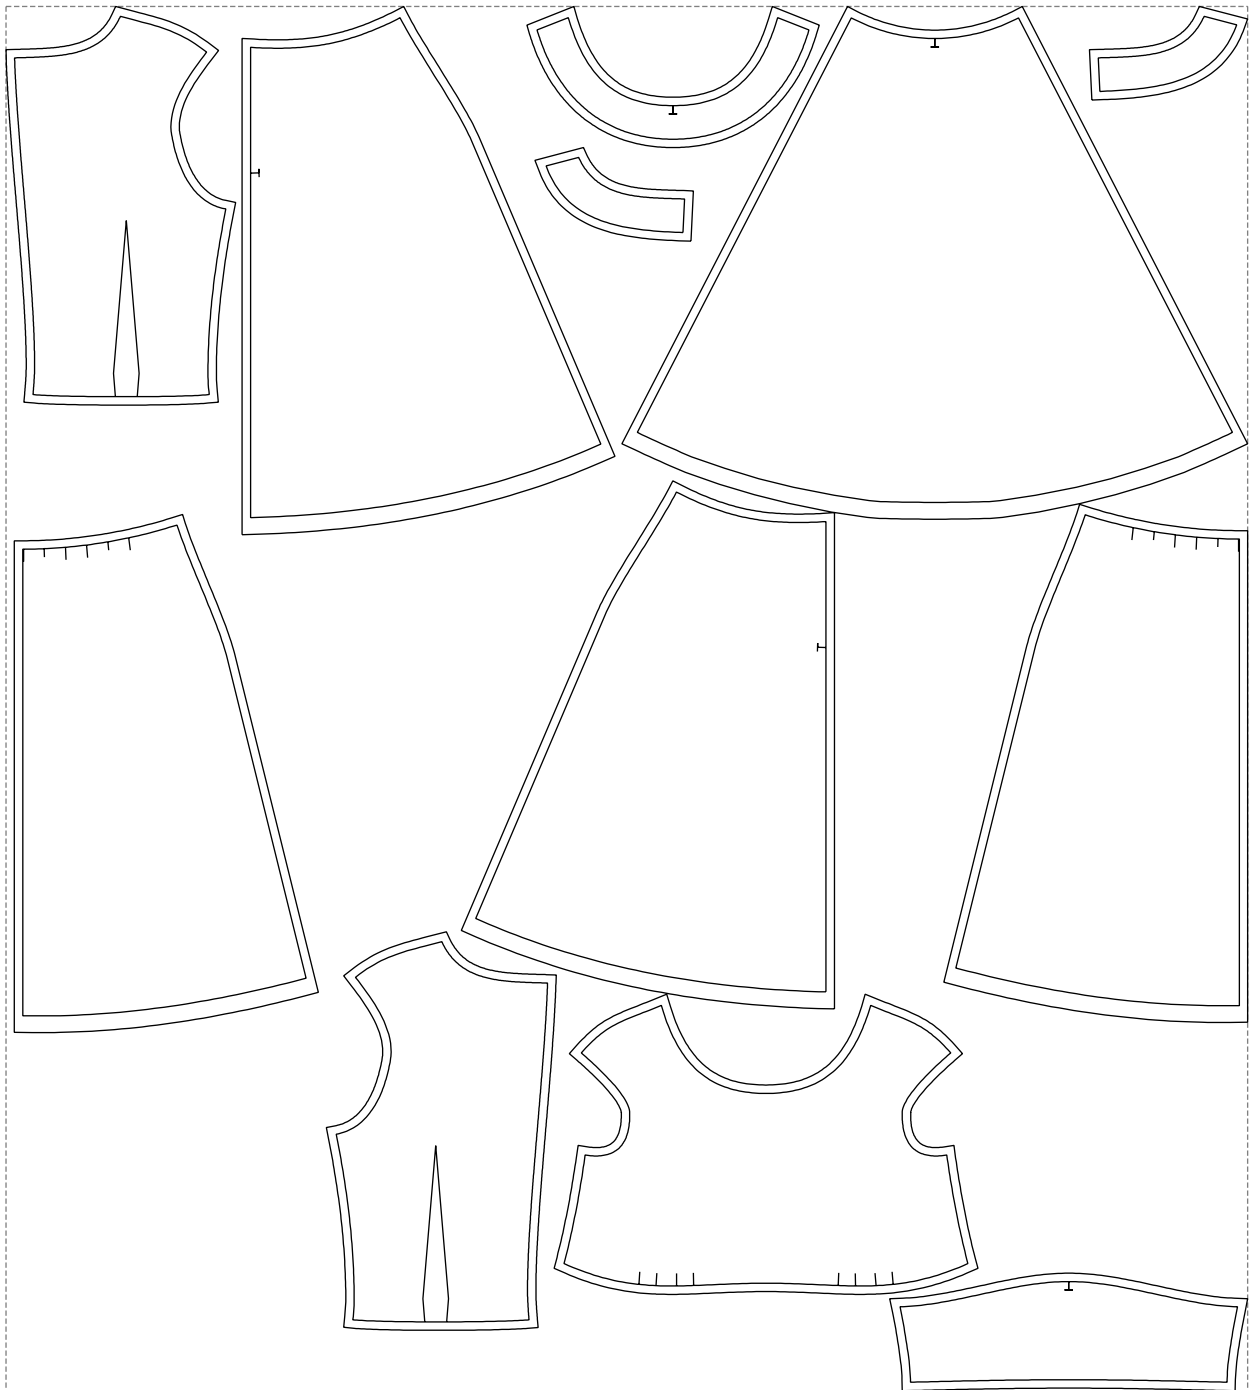

Not for print

Paper size: A4, size:1358.81 x834.22 mm

# Example

size:1478.91 x1648.92 mm

Maneken =1 ver.0

rz\_1=170

rz\_16=88

rz\_17=75.6

rz\_18=67.6

rz\_19=96

rz\_20=94.6

---

. . . . .  
. . . . .  
. . . . .