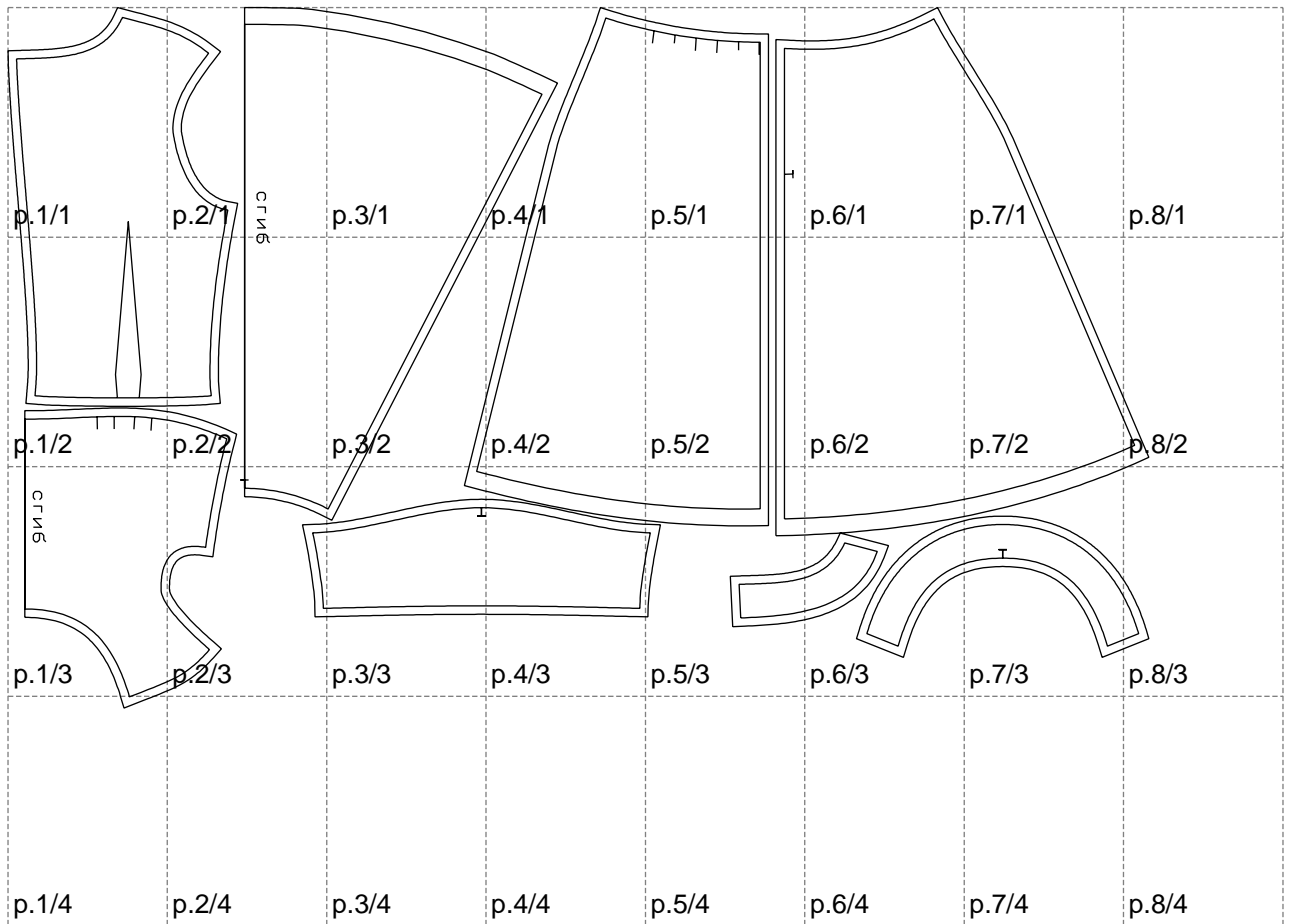

Not for print

Paper size: A4, size:1358.81 x834.22 mm

# Example

size:1478.91 x1648.92 mm

Maneken =1 ver.0

rz\_1=170

rz\_16=88

rz\_17=75.6

rz\_18=67.6

rz\_19=96

rz\_20=94.6

---

. . . . .  
. . . . .  
. . . . .