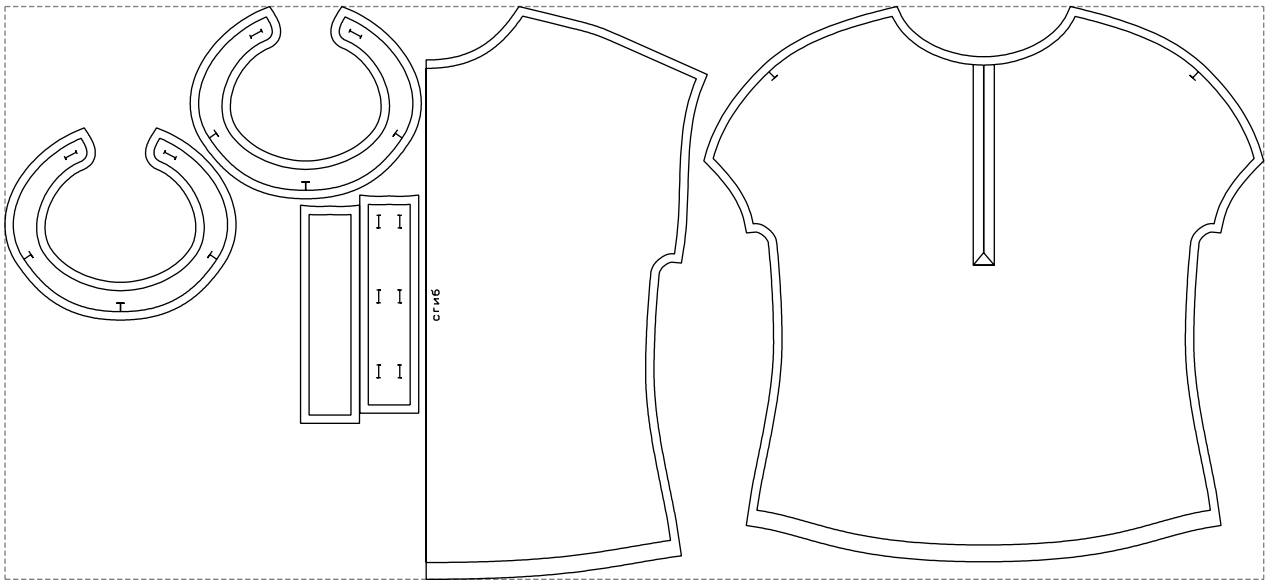

# Example

size:1499.00 x682.36 mm

Maneken =1 ver.0

rz\_1=170

rz\_16=100

rz\_17=85.4

rz\_18=80.2

rz\_19=108

rz\_20=105.4

---

. . . . .  
. . . . .  
. . . . .