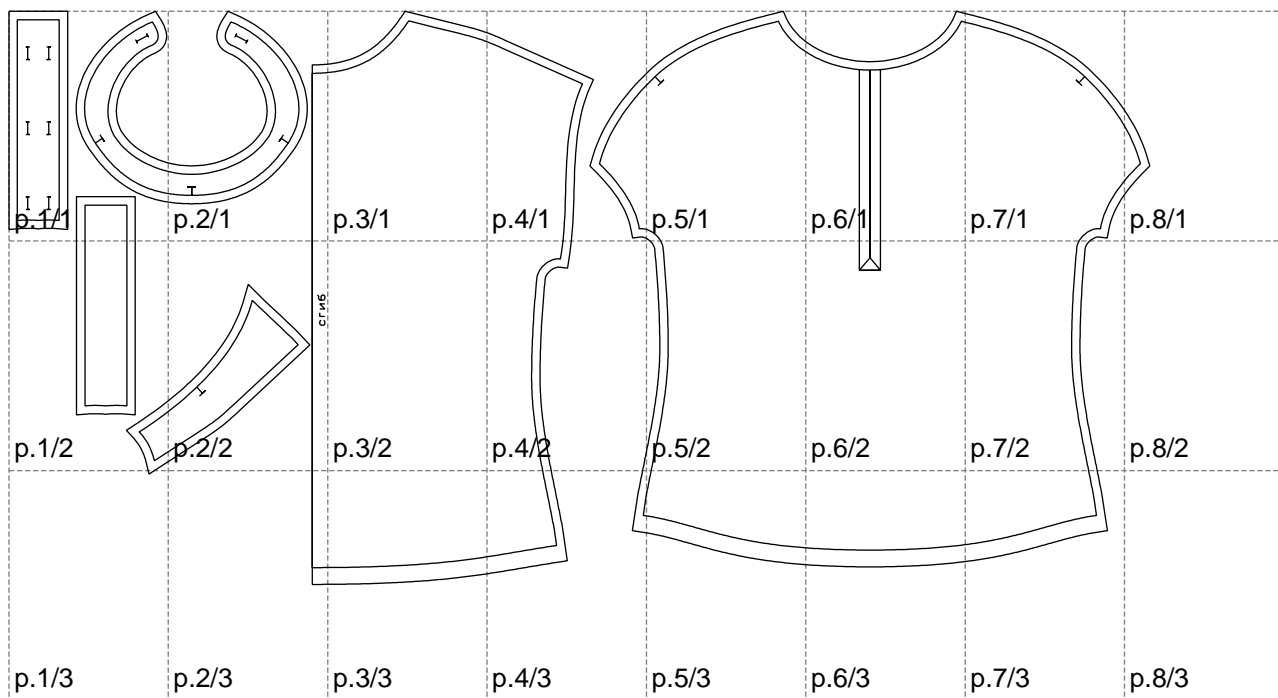

Not for print

Paper size: A4, size:1358.73 x682.36 mm

# Example

size:1499.00 x682.36 mm

Maneken =1 ver.0

rz\_1=170

rz\_16=100

rz\_17=85.4

rz\_18=80.2

rz\_19=108

rz\_20=105.4

---

. . . . .  
. . . . .  
. . . . .