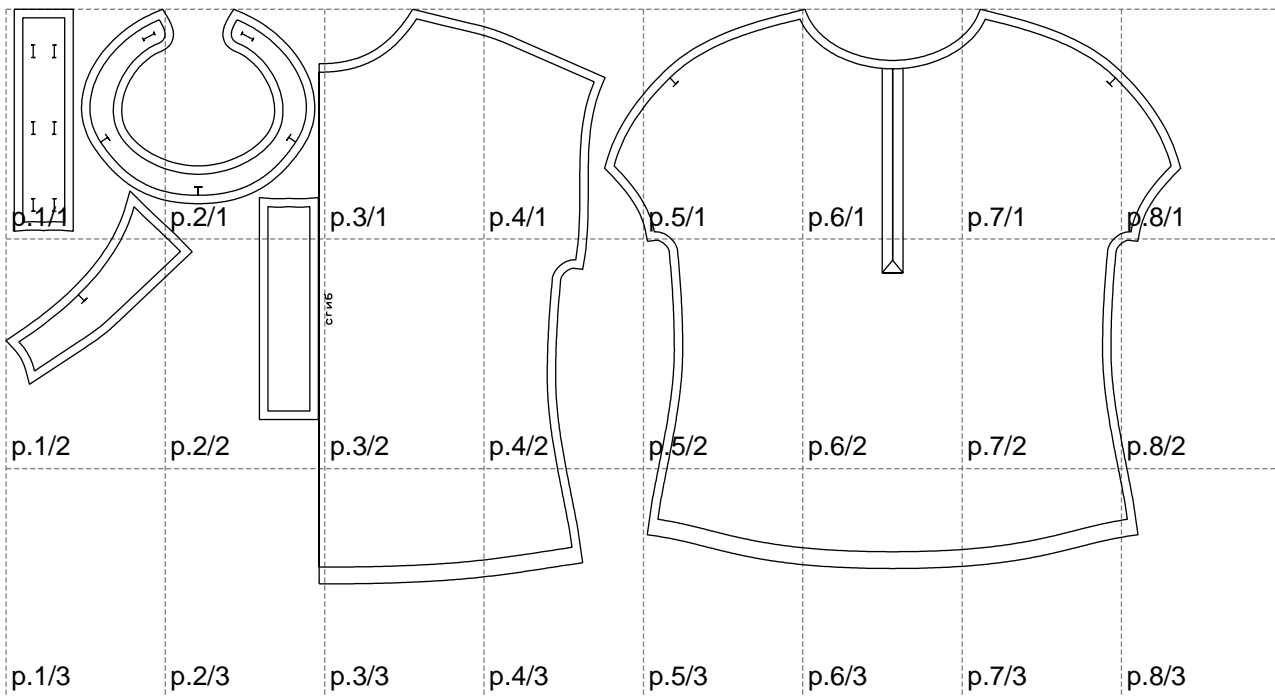

Not for print

Paper size: A4, size:1399.00 x684.18 mm

# Example

size:1499.00 x684.18 mm

Maneken =1 ver.0

rz\_1=170

rz\_16=104

rz\_17=88.9

rz\_18=84.4

rz\_19=112

rz\_20=109.3

---

. . . . .  
. . . . .  
. . . . .