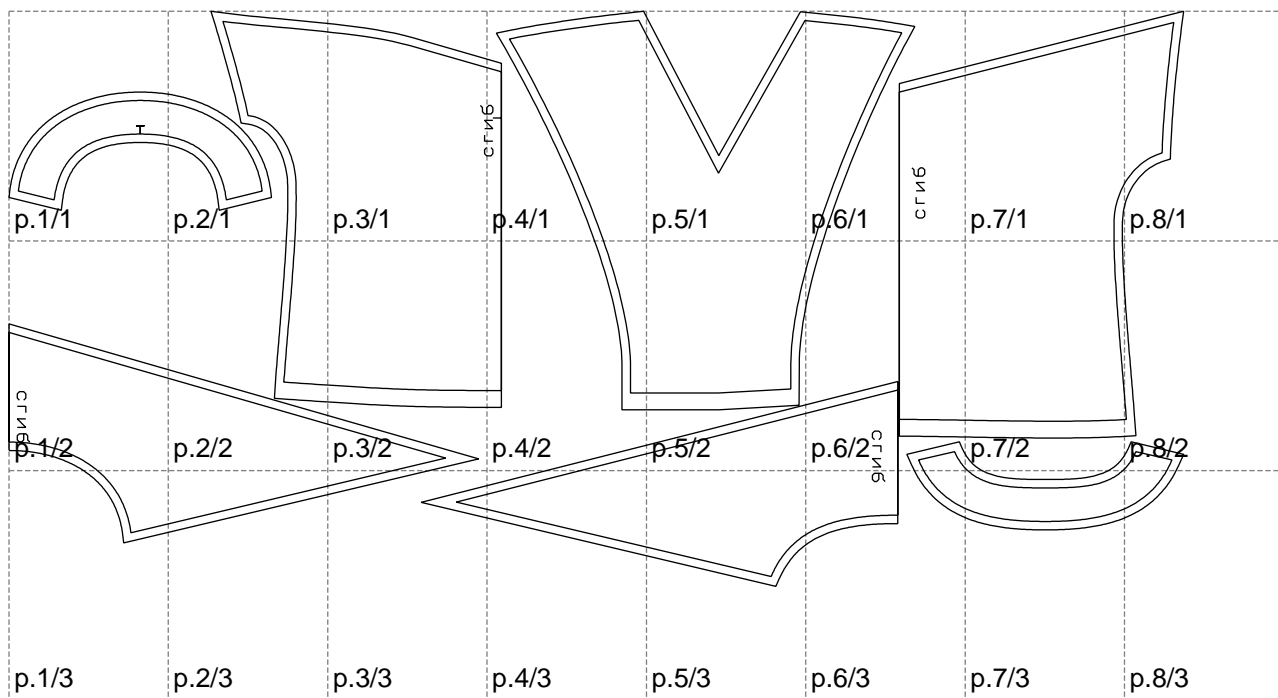

Not for print

Paper size: A4, size:1399.00 x684.73 mm

# Example

size:1488.97 x891.59 mm

Maneken =1 ver.0

rz\_1=170

rz\_16=92

rz\_17=78.8

rz\_18=71.8

rz\_19=100

rz\_20=98.1

---

. . . . .  
. . . . .  
. . . . .