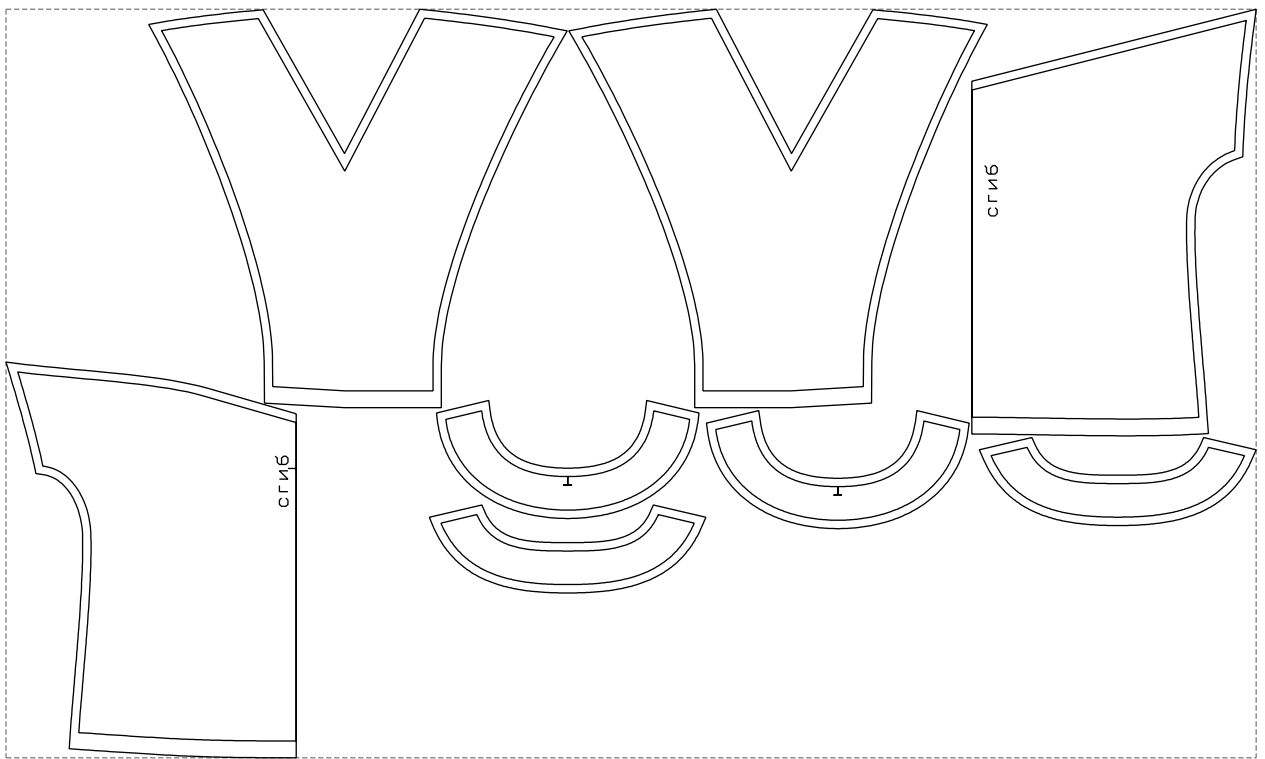

Not for print

Paper size: A4, size:1399.00 x684.73 mm

# Example

size:1488.97 x891.59 mm

Maneken =1 ver.0

rz\_1=170

rz\_16=92

rz\_17=78.8

rz\_18=71.8

rz\_19=100

rz\_20=98.1

---

. . . . .  
. . . . .  
. . . . .