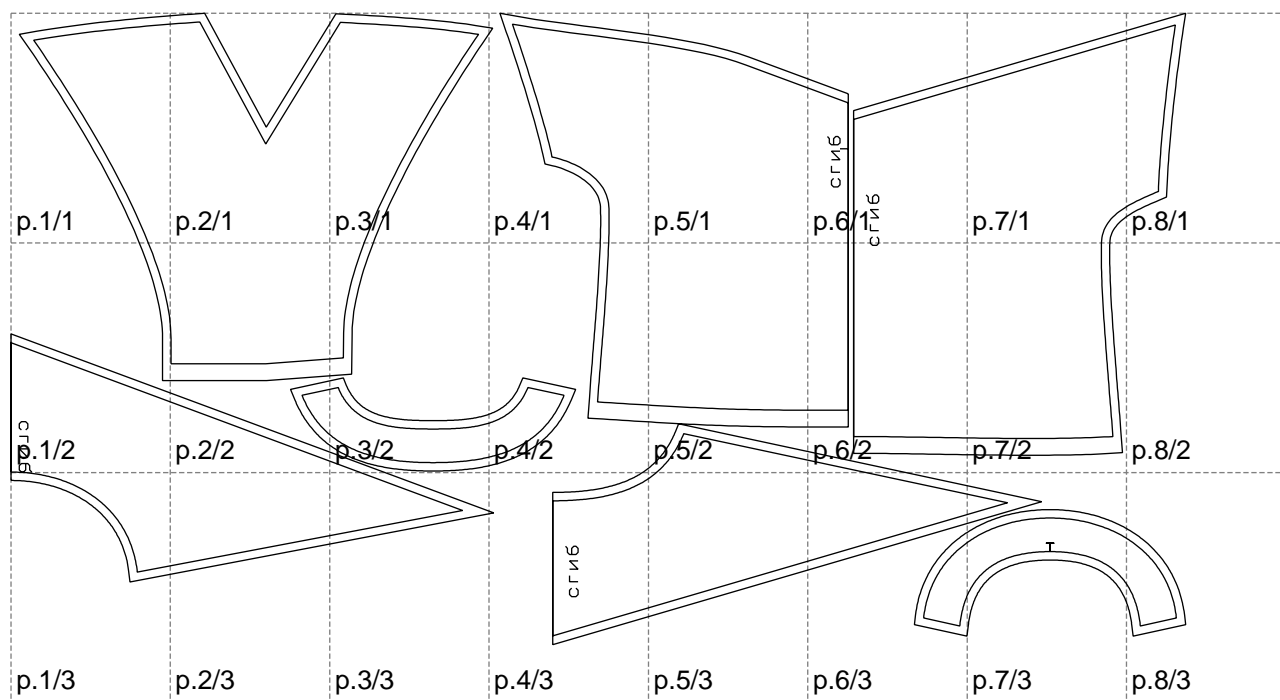

Not for print

Paper size: A4, size:1399.00 x751.75 mm

# Example

size:1388.39 x883.07 mm

Maneken =1 ver.0

rz\_1=170

rz\_16=108

rz\_17=92.5

rz\_18=89.2

rz\_19=116

rz\_20=113

---

. . . . .  
. . . . .  
. . . . .