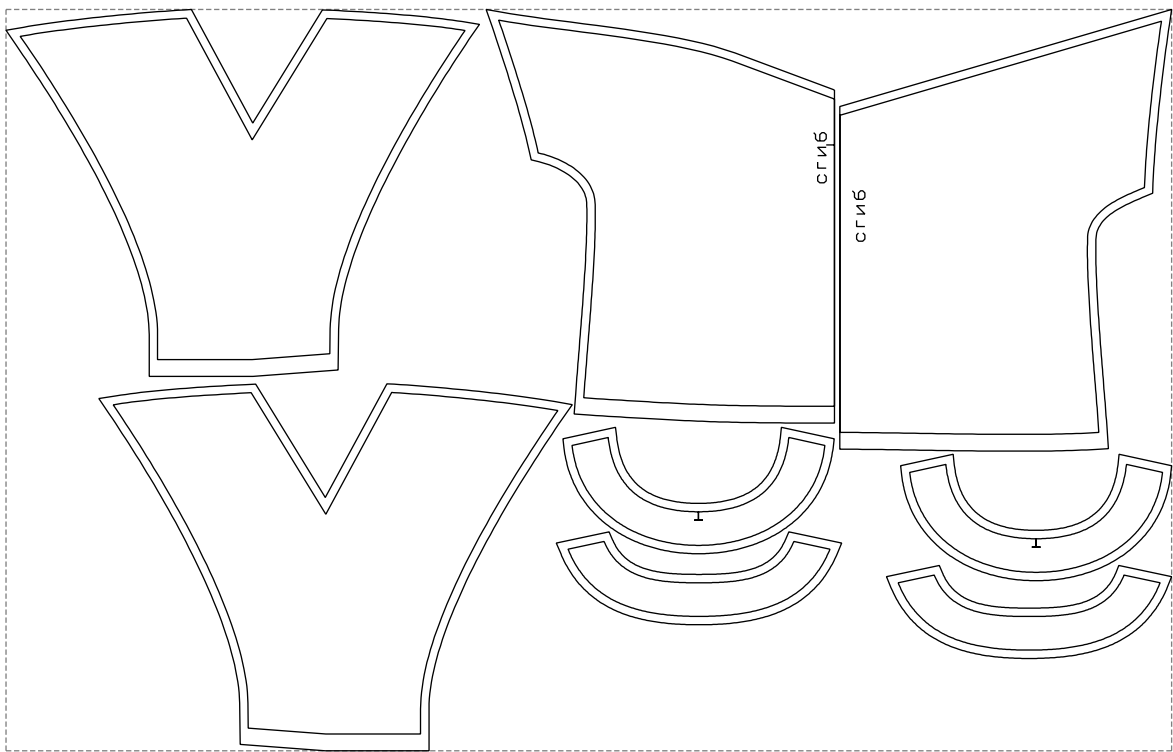

Not for print

Paper size: A4, size:1399.00 x751.75 mm

# Example

size:1388.39 x883.07 mm

Maneken =1 ver.0

rz\_1=170

rz\_16=108

rz\_17=92.5

rz\_18=89.2

rz\_19=116