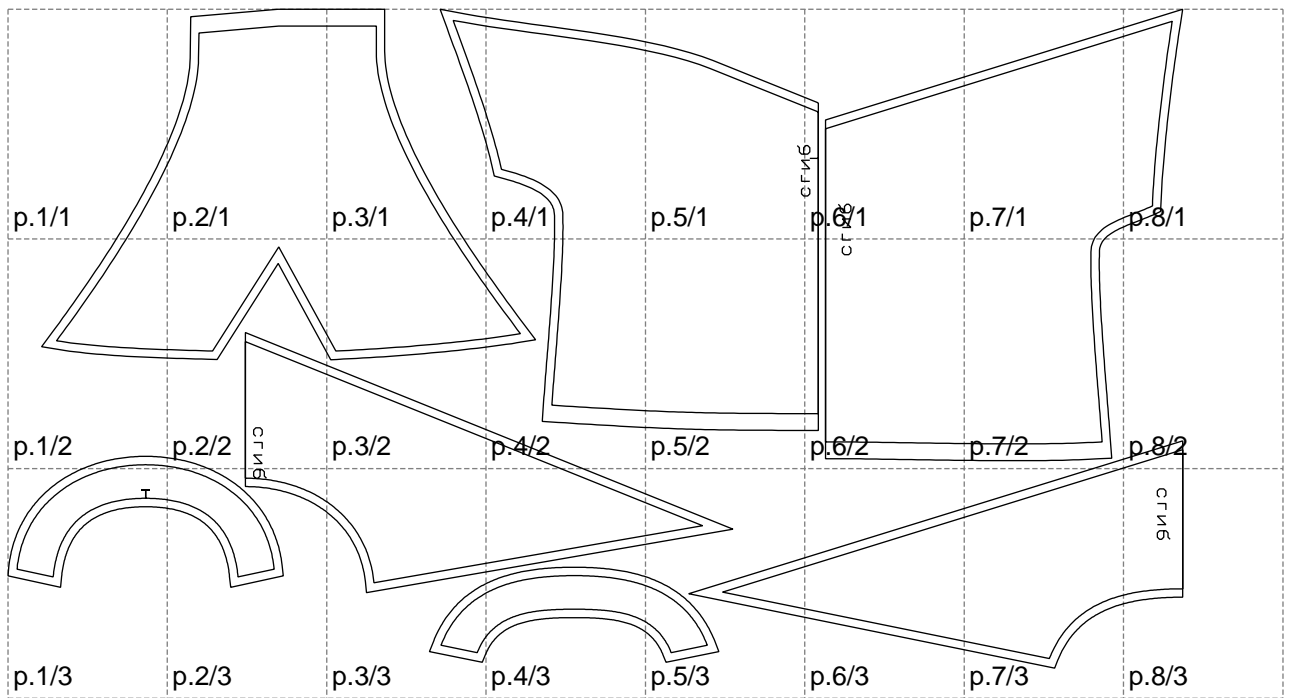

Not for print

Paper size: A4, size:1399.00 x784.37 mm

# Example

size:1478.99 x838.26 mm

Maneken =1 ver.0

rz\_1=170

rz\_16=116

rz\_17=100

rz\_18=98.8

rz\_19=124

rz\_20=121

---

. . . . .  
. . . . .  
. . . . .