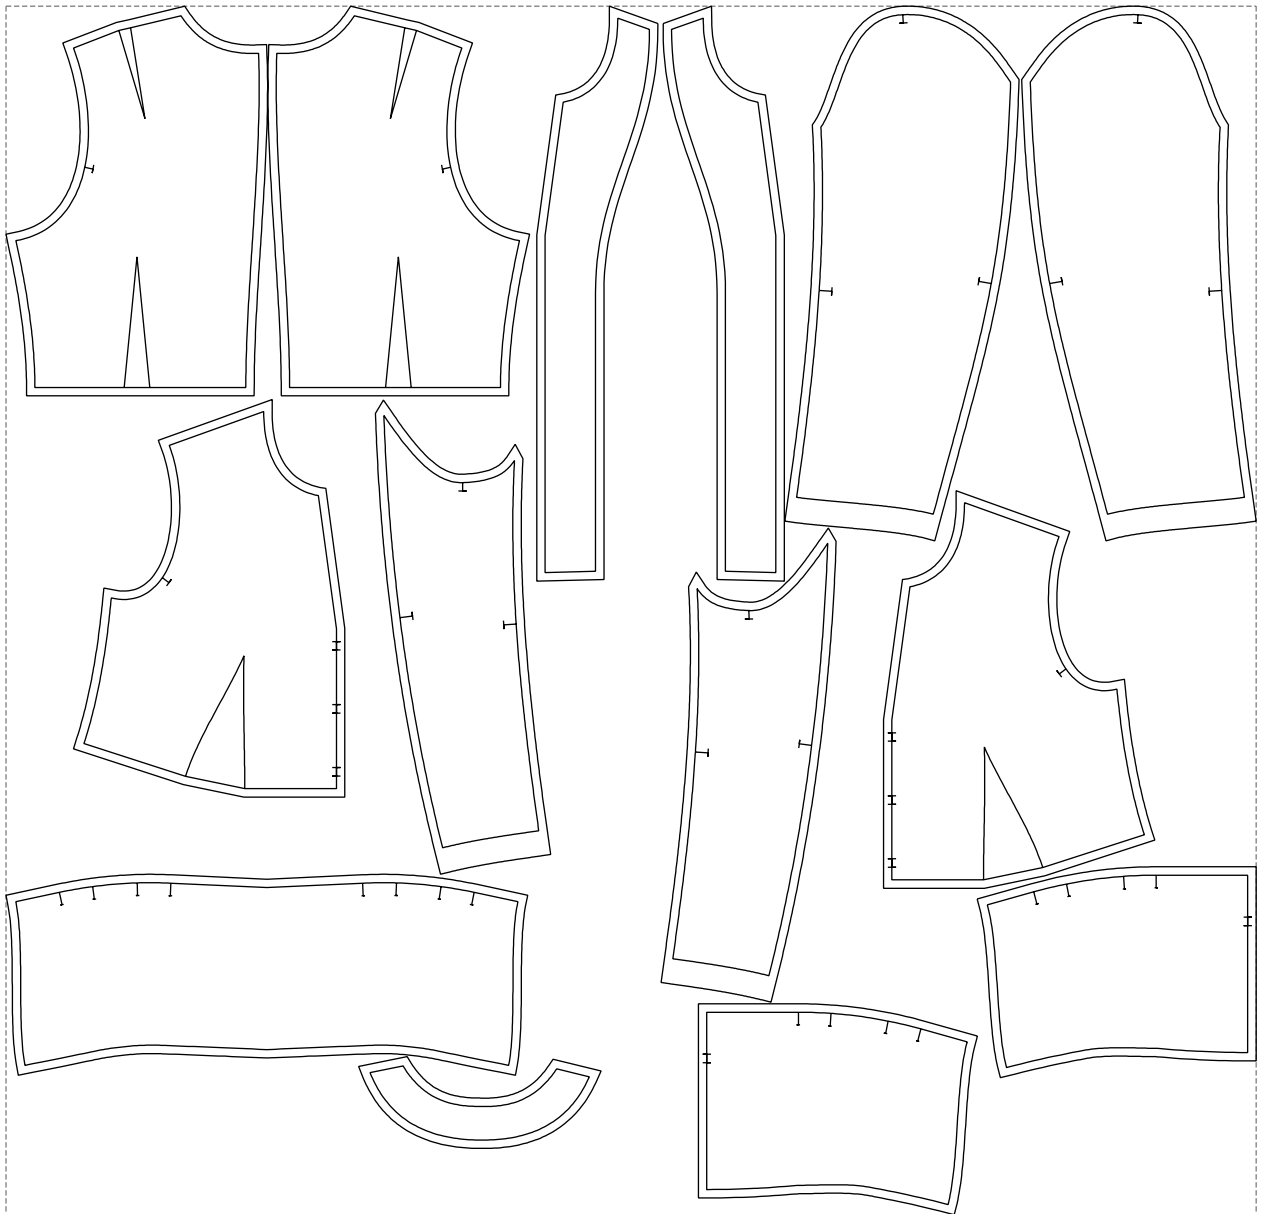

Not for print

Paper size: A4, size:1399.00 x954.38 mm

# Example

size:1488.94 x1439.66 mm

Maneken =1 ver.0

rz\_1=170

rz\_16=104

rz\_17=88.9

rz\_18=84.4

rz\_19=112