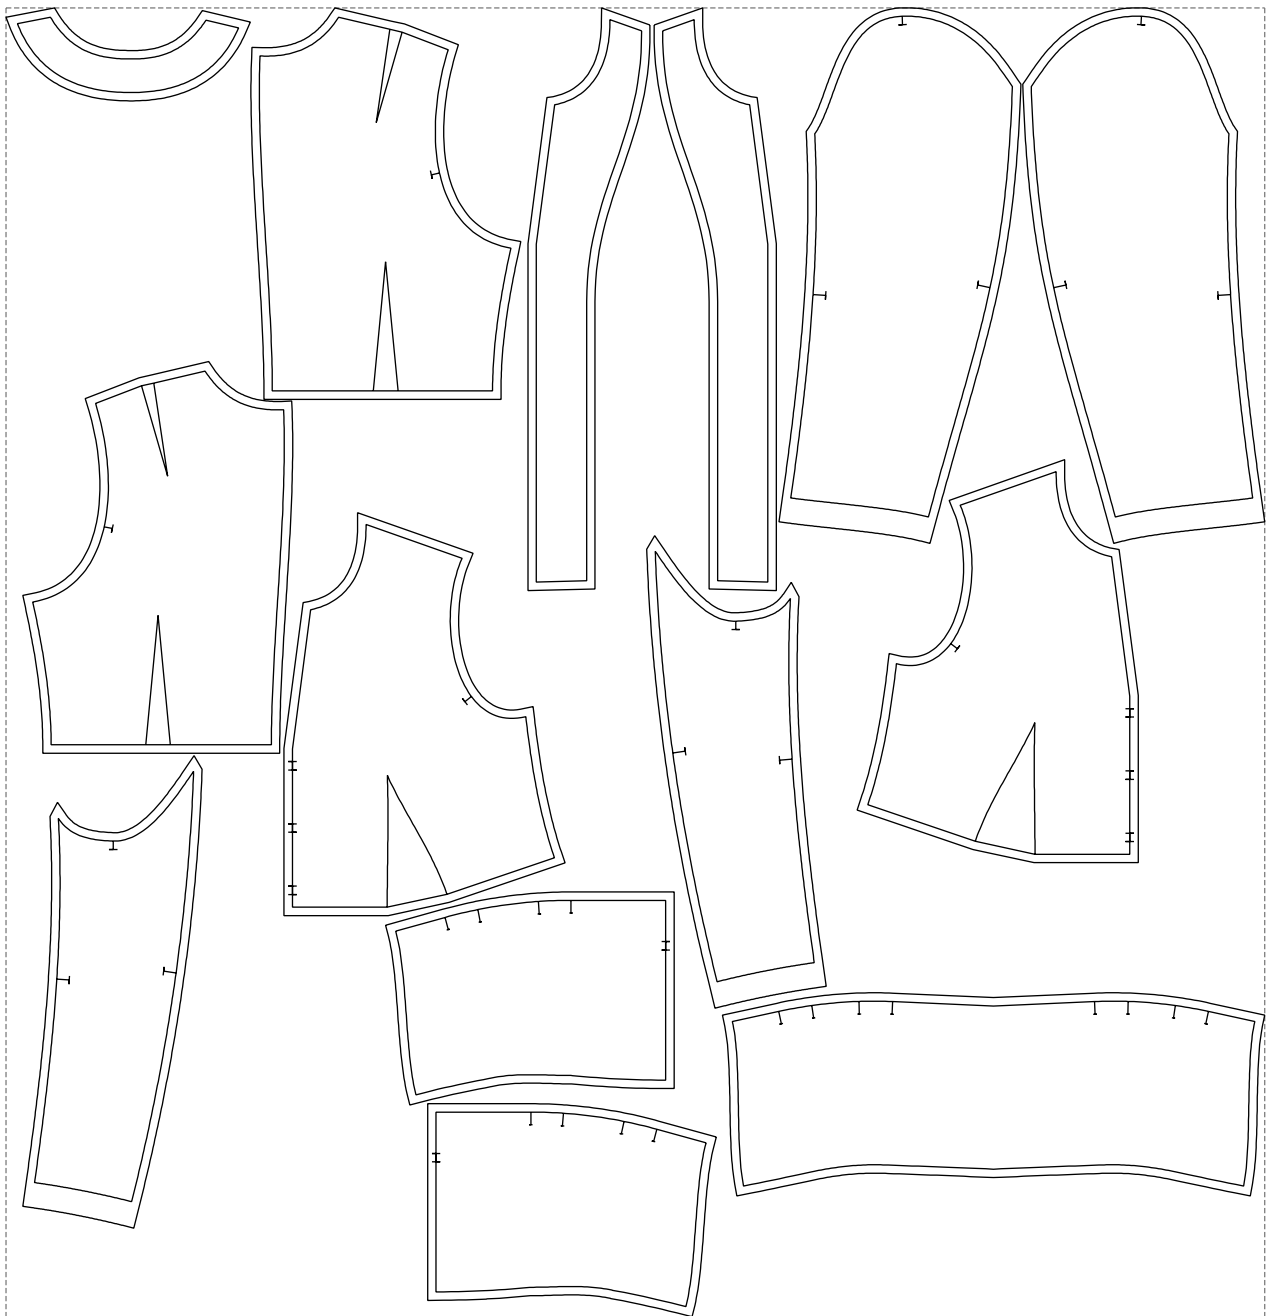

Not for print

Paper size: A4, size:1368.85 x958.77 mm

# Example

size:1499.00 x1559.24 mm

Maneken =1 ver.0

rz\_1=170

rz\_16=108

rz\_17=92.5

rz\_18=89.2

rz\_19=116

rz\_20=113

---

. . . . .  
. . . . .  
. . . . .