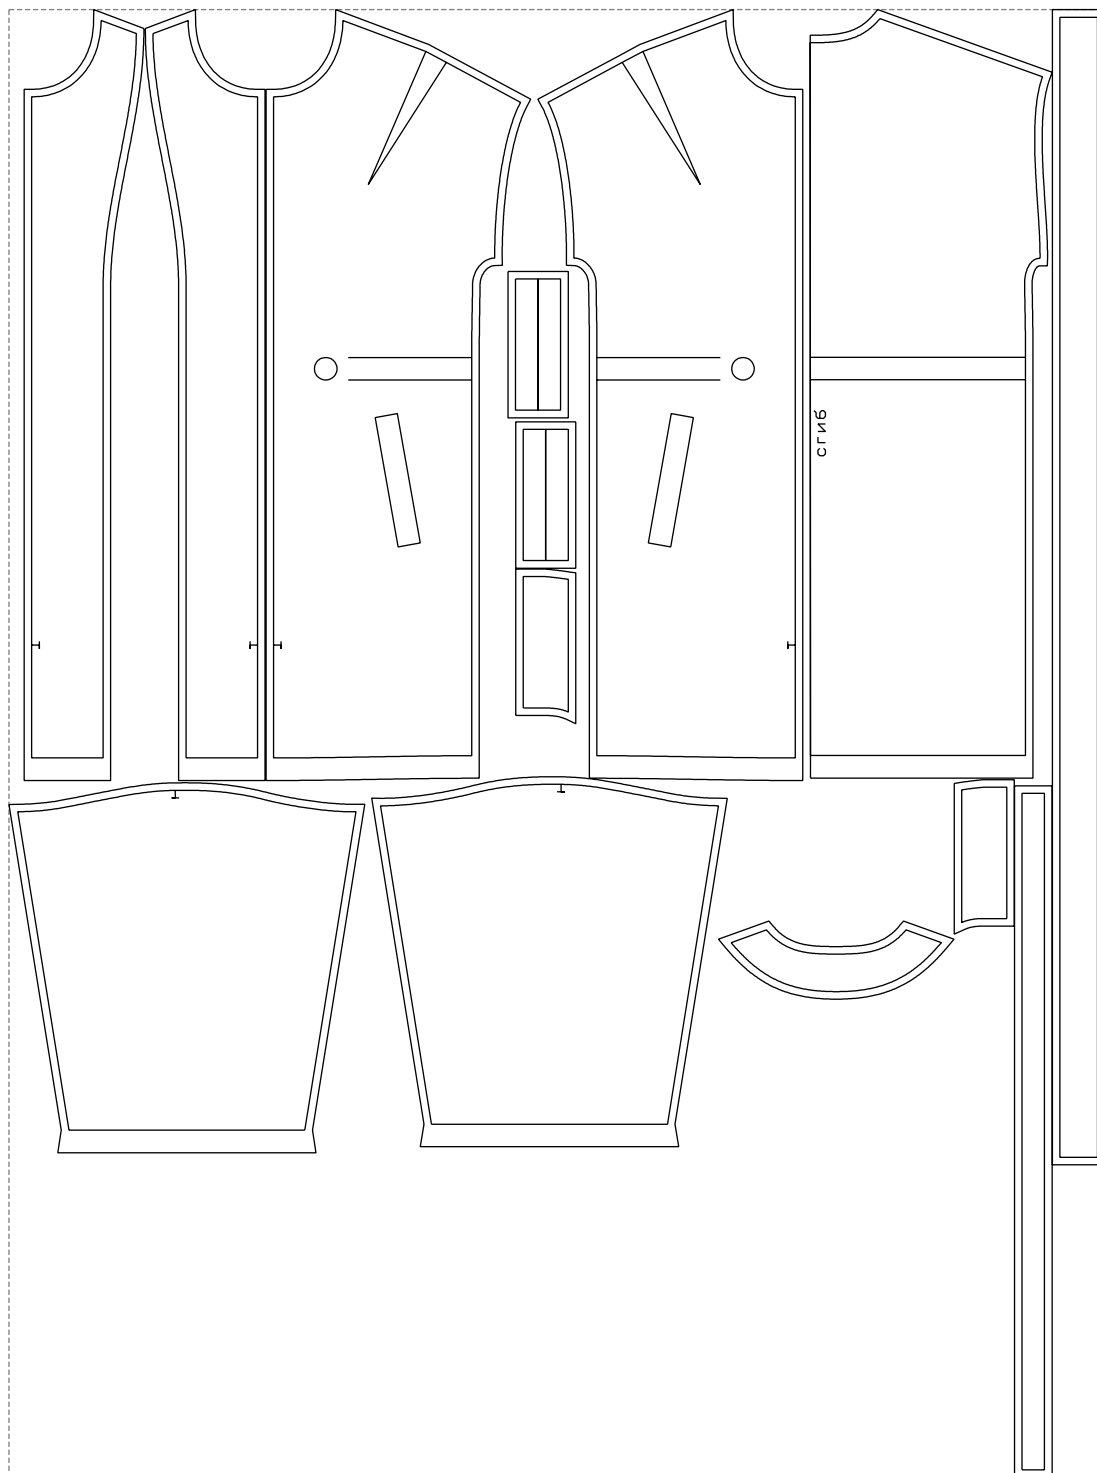

Not for print

Paper size: A4, size:1399.00 x1862.12 mm

# Example

size:1458.78 x1954.24 mm

Maneken =1 ver.0

rz\_1=170

rz\_16=92

rz\_17=78.8

rz\_18=71.8

rz\_19=100