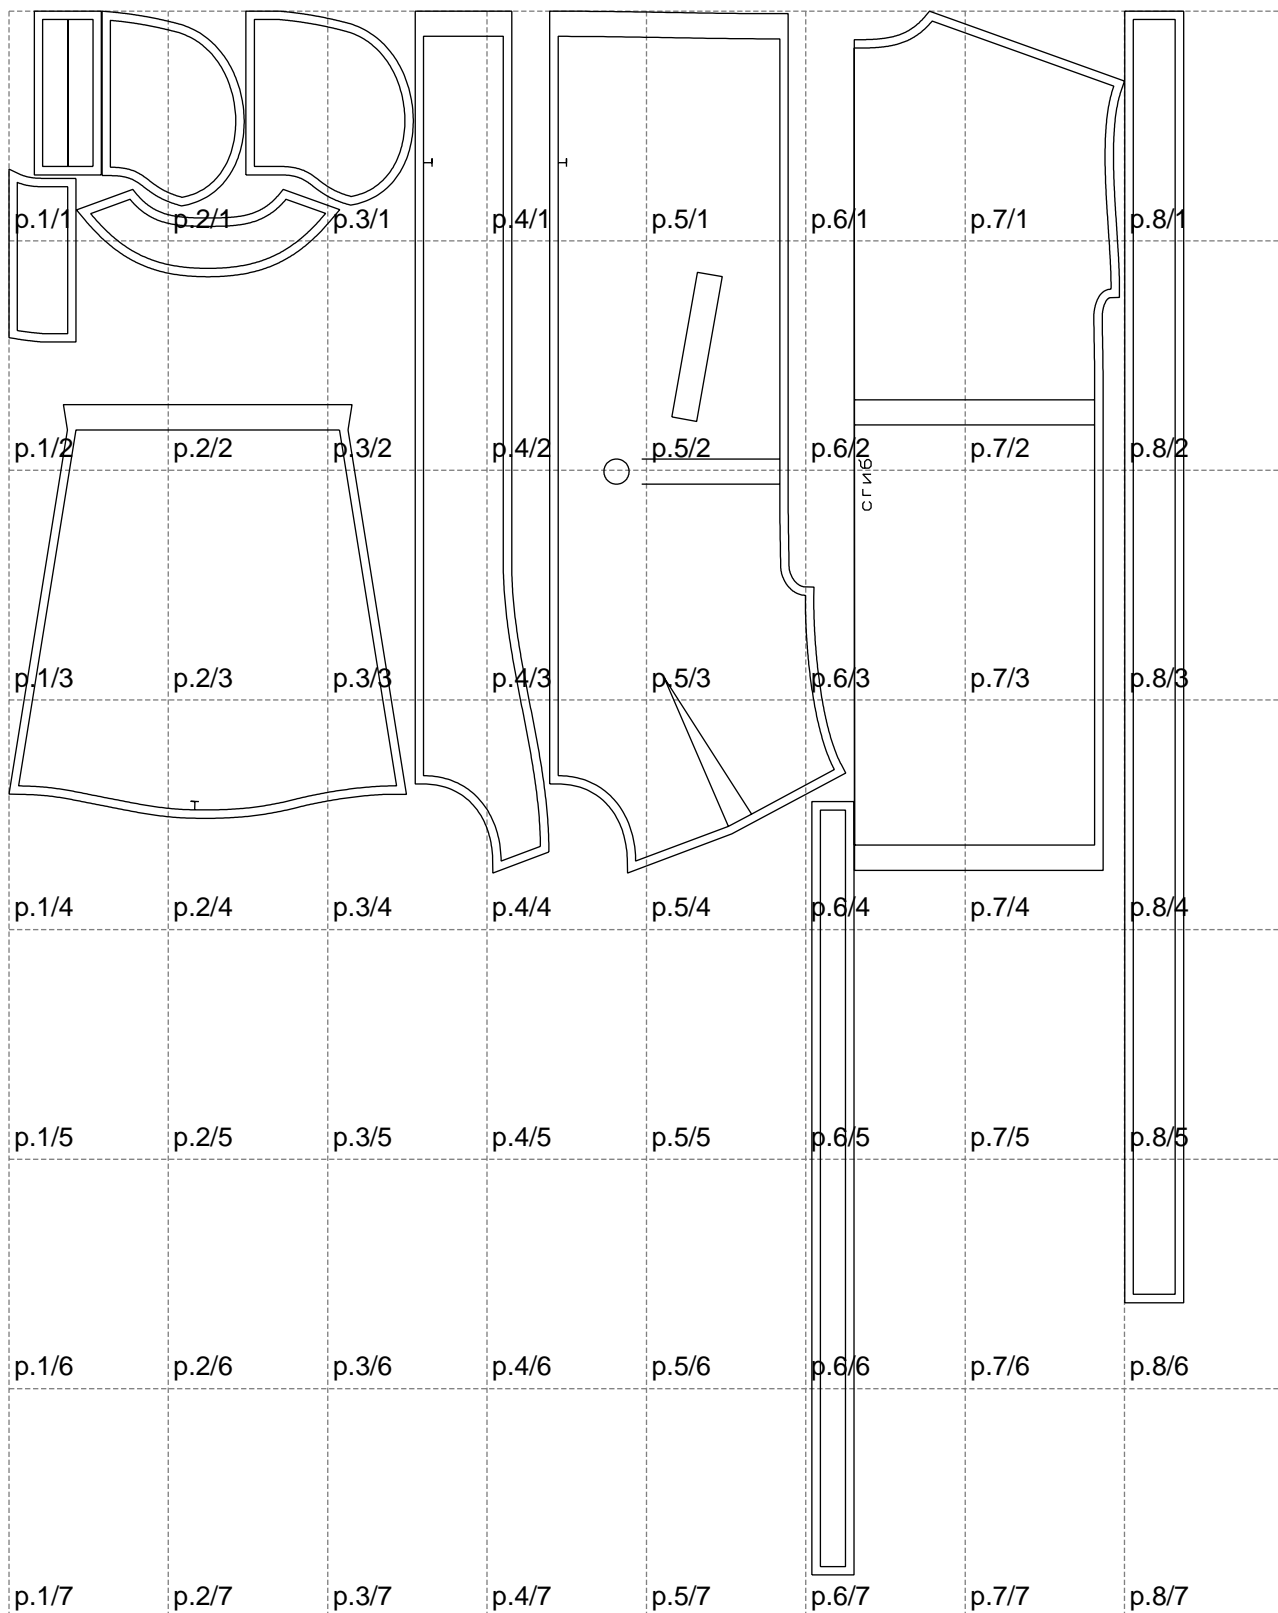

Not for print

Paper size: A4, size:1399.00 x1862.12 mm

# Example

size:1458.78 x1954.24 mm

Maneken =1 ver.0

rz\_1=170

rz\_16=92

rz\_17=78.8

rz\_18=71.8

rz\_19=100

rz\_20=98.1

---

. . . . .  
. . . . .  
. . . . .