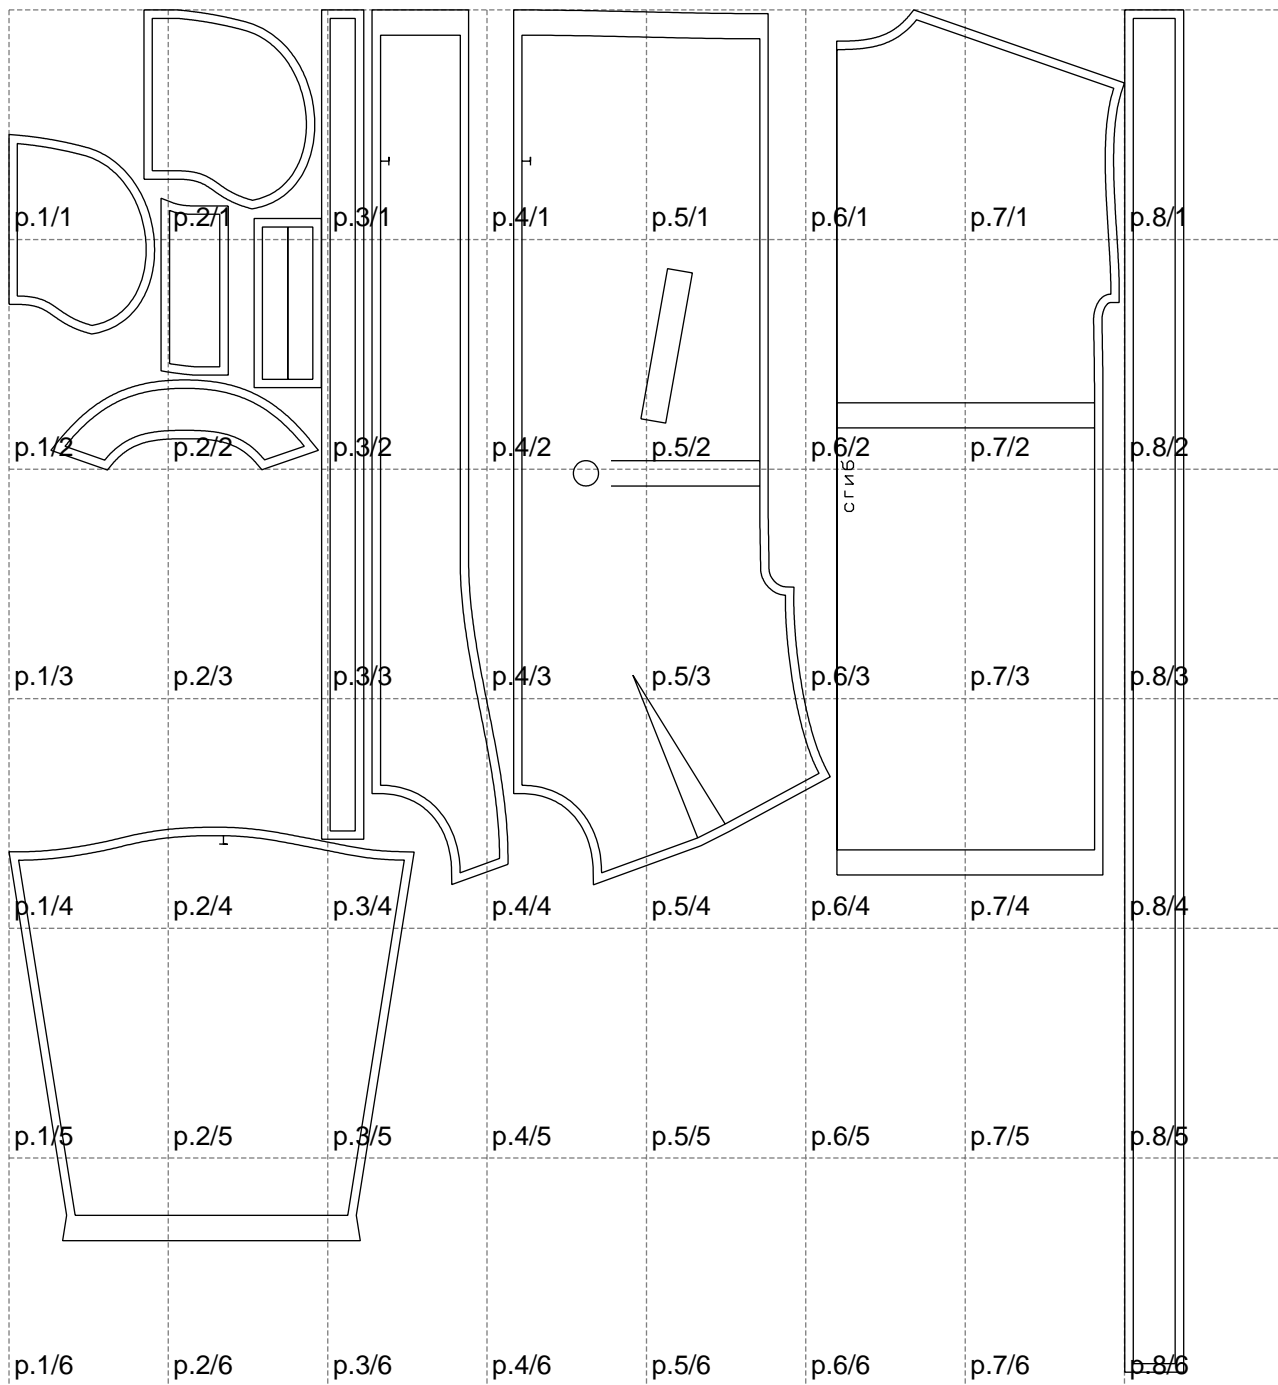

Not for print

Paper size: A4, size:1399.00 x1622.00 mm

# Example

size:1499.00 x1622.00 mm

Maneken =1 ver.0

rz\_1=170

rz\_16=100

rz\_17=85.4

rz\_18=80.2

rz\_19=108

rz\_20=105.4

---

. . . . .  
. . . . .  
. . . . .