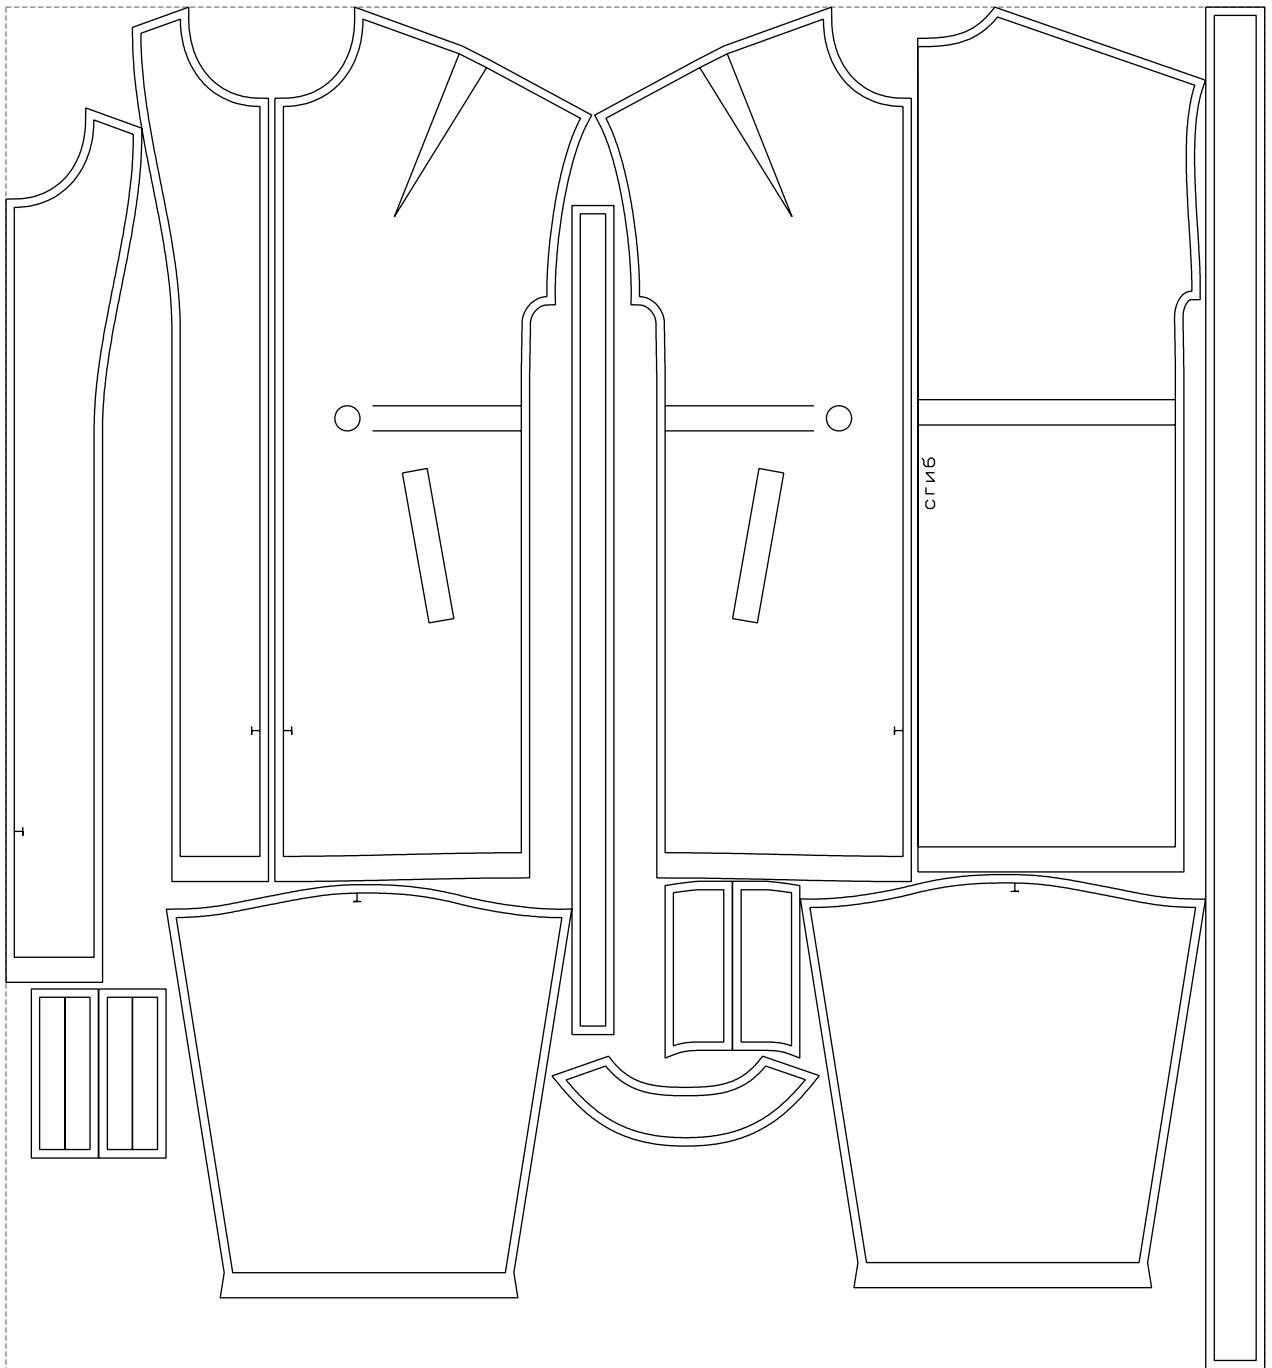

Not for print

Paper size: A4, size:1399.00 x1622.00 mm

# Example

size:1499.00 x1622.00 mm

Maneken =1 ver.0

rz\_1=170

rz\_16=100

rz\_17=85.4

rz\_18=80.2

rz\_19=108

rz\_20=105.4

---

. . . . .  
. . . . .  
. . . . .