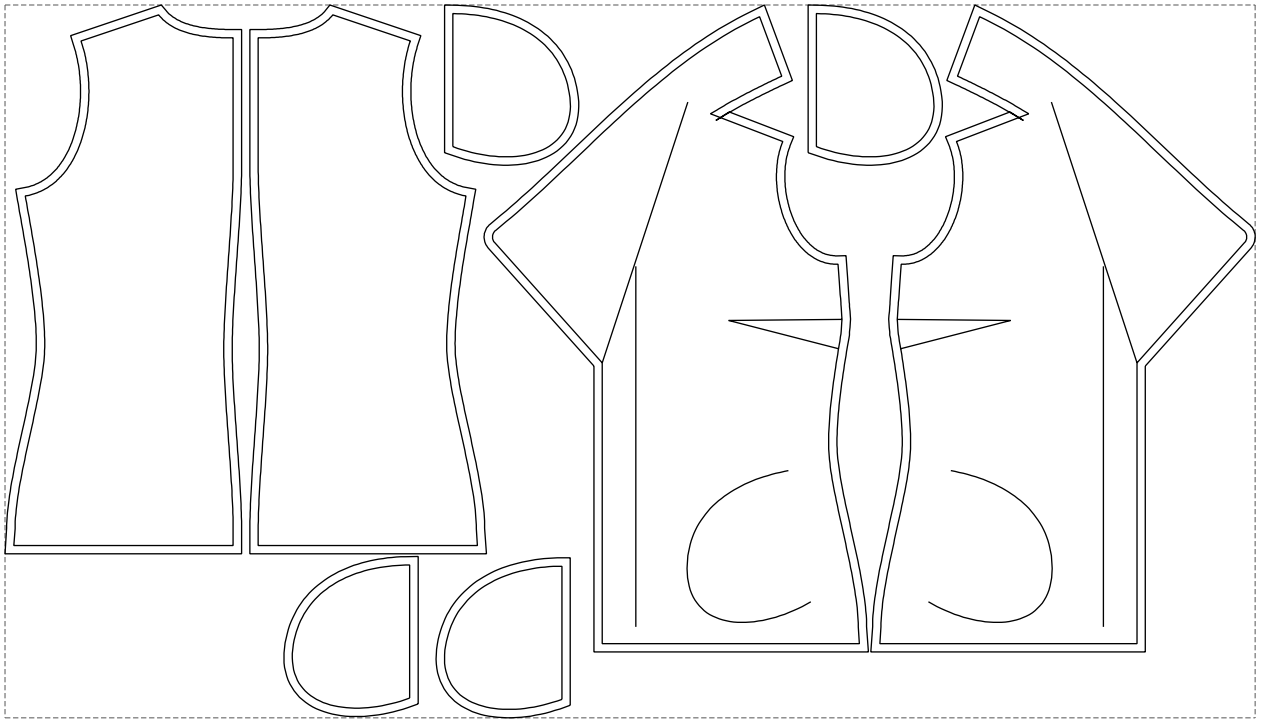

Not for print

Paper size: A4, size:905.36 x770.58 mm

# Example

size:1488.94 x848.94 mm

Maneken =1 ver.0

rz\_1=170

rz\_16=88

rz\_17=75.6

rz\_18=67.6

rz\_19=96

rz\_20=94.6

---

. . . . .  
. . . . .  
. . . . .