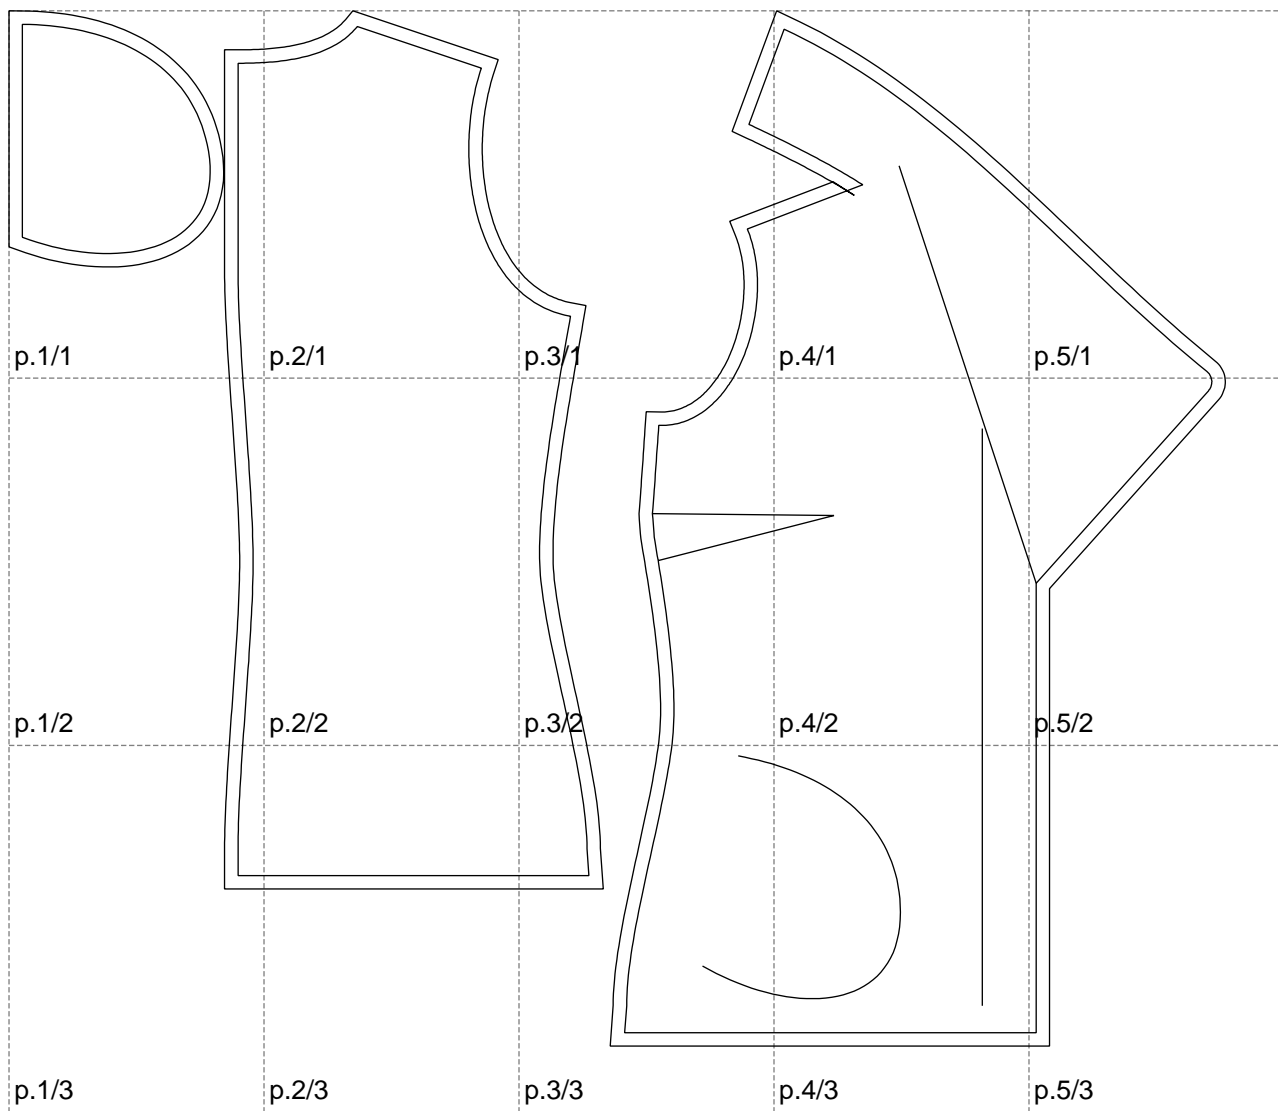

Not for print

Paper size: A4, size:905.36 x770.58 mm

# Example

size:1488.94 x848.94 mm

Maneken =1 ver.0

rz\_1=170

rz\_16=88

rz\_17=75.6

rz\_18=67.6

rz\_19=96

rz\_20=94.6

---

. . . . .  
. . . . .  
. . . . .