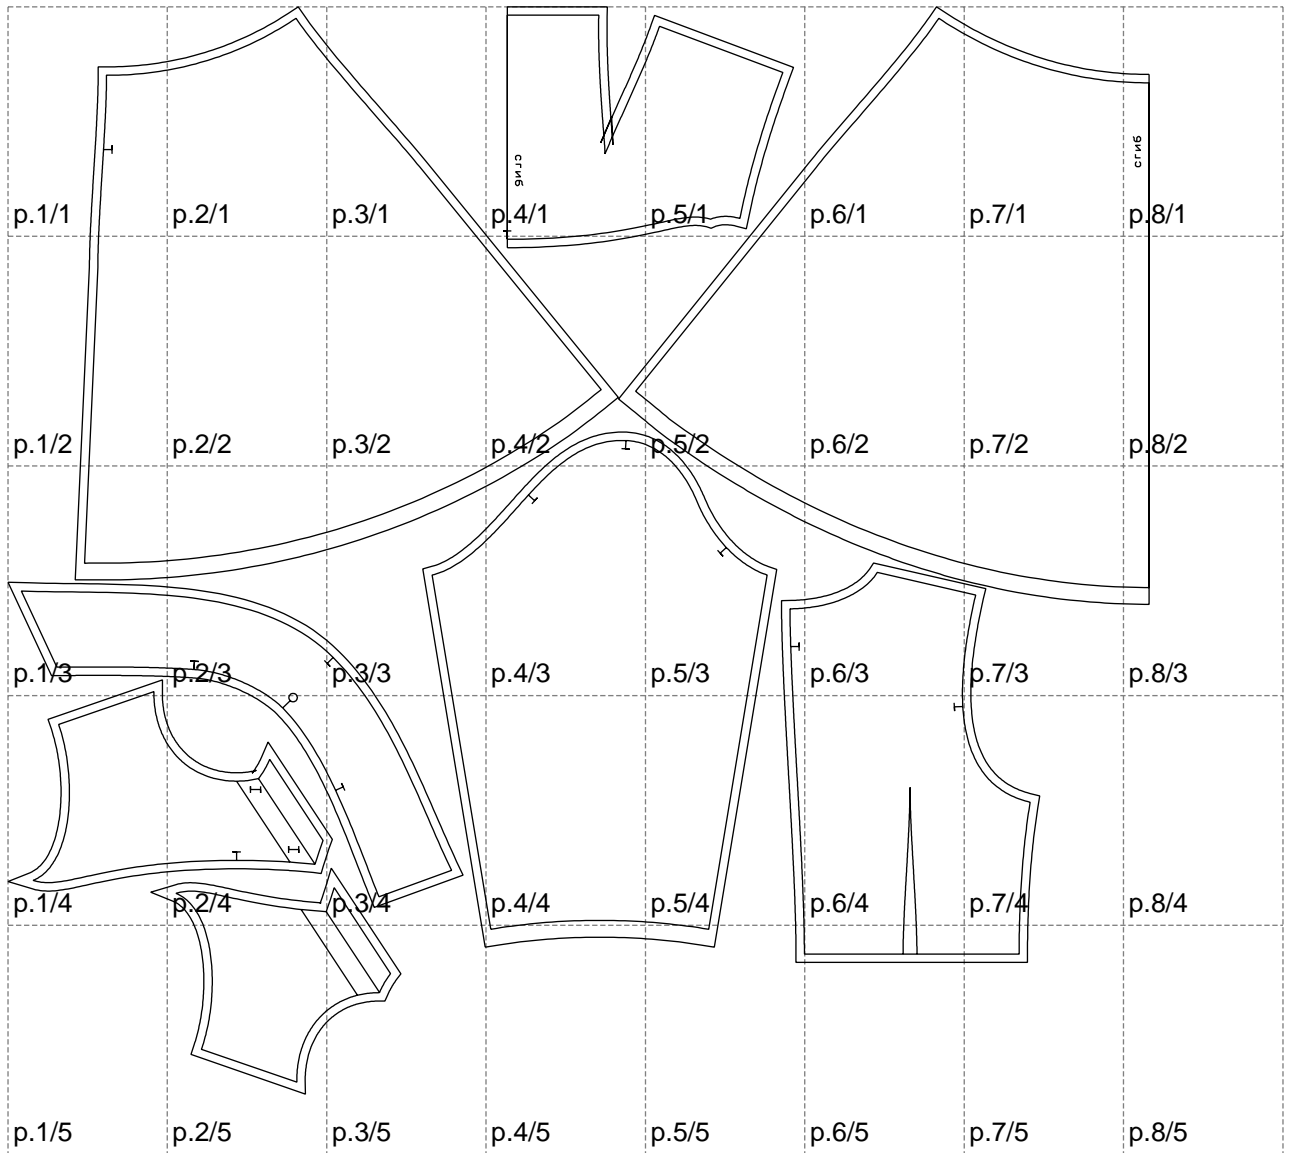

Not for print

Paper size: A4, size:1358.89 x1294.71 mm

# Example

size:1488.99 x1388.07 mm

Maneken =1 ver.0

rz\_1=170

rz\_16=112

rz\_17=96.2

rz\_18=94

rz\_19=120

rz\_20=117

---

. . . . .  
. . . . .  
. . . . .