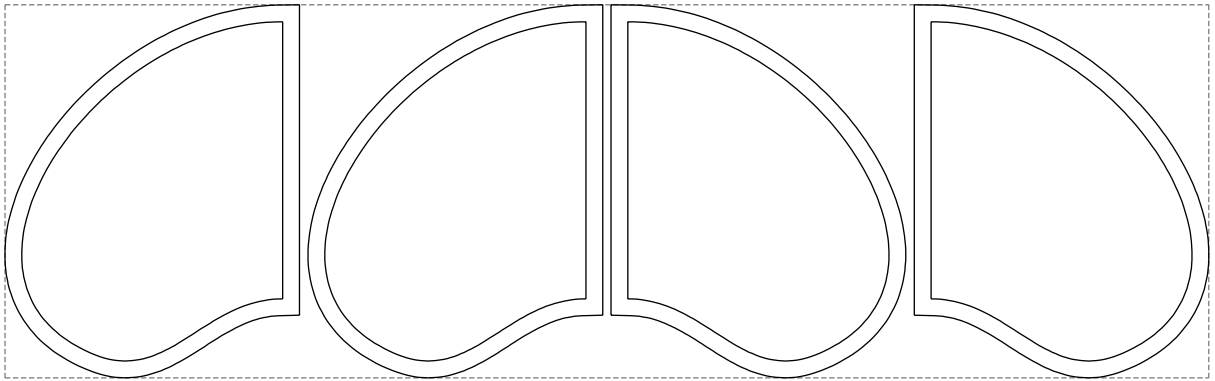

Not for print

Paper size: A4, size:1399.00 x1615.74 mm

# Example

size:716.90 x222.18 mm

Maneken =1 ver.0

rz\_1=170

rz\_16=88

rz\_17=75.6

rz\_18=67.6

rz\_19=96