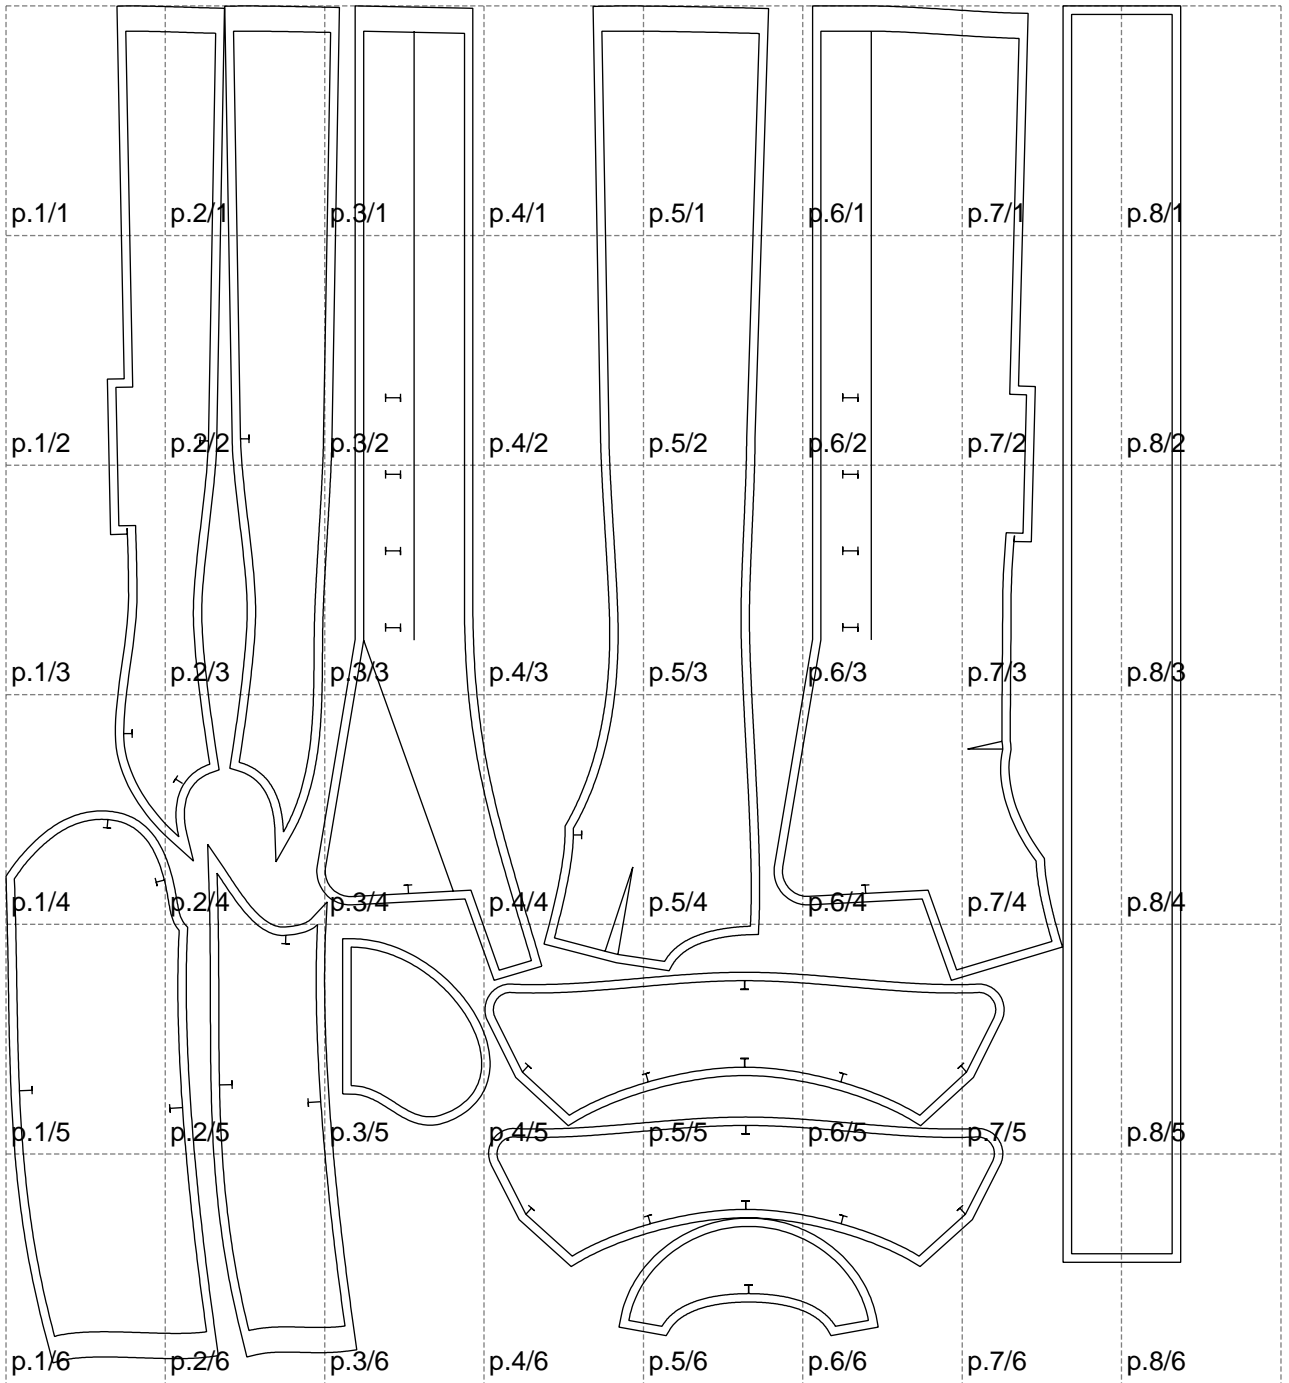

Not for print

Paper size: A4, size:1399.00 x1615.74 mm

# Example

size:716.90 x222.18 mm

Maneken =1 ver.0

rz\_1=170

rz\_16=88

rz\_17=75.6

rz\_18=67.6

rz\_19=96

rz\_20=94.6

---

. . . . .  
. . . . .  
. . . . .