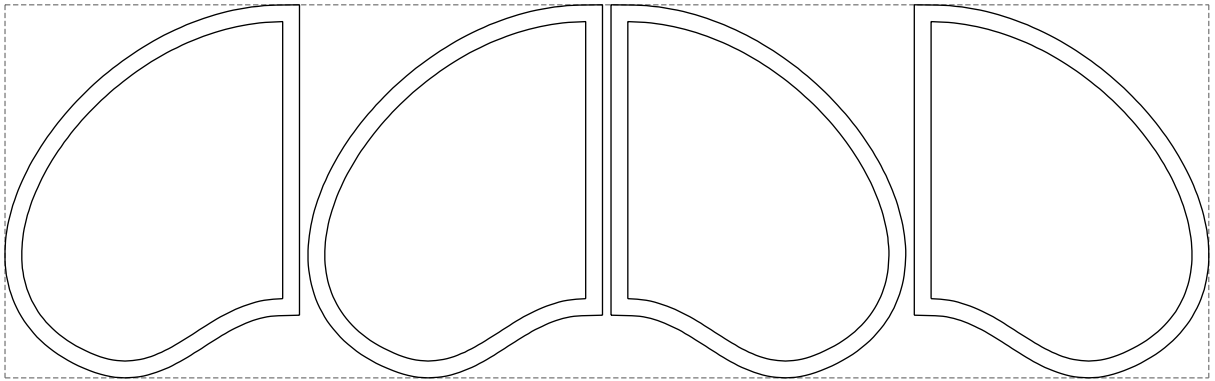

Not for print

Paper size: A4, size:1358.74 x1968.34 mm

# Example

size:716.87 x222.22 mm

Maneken =1 ver.0

rz\_1=170

rz\_16=100

rz\_17=85.4

rz\_18=80.2

rz\_19=108