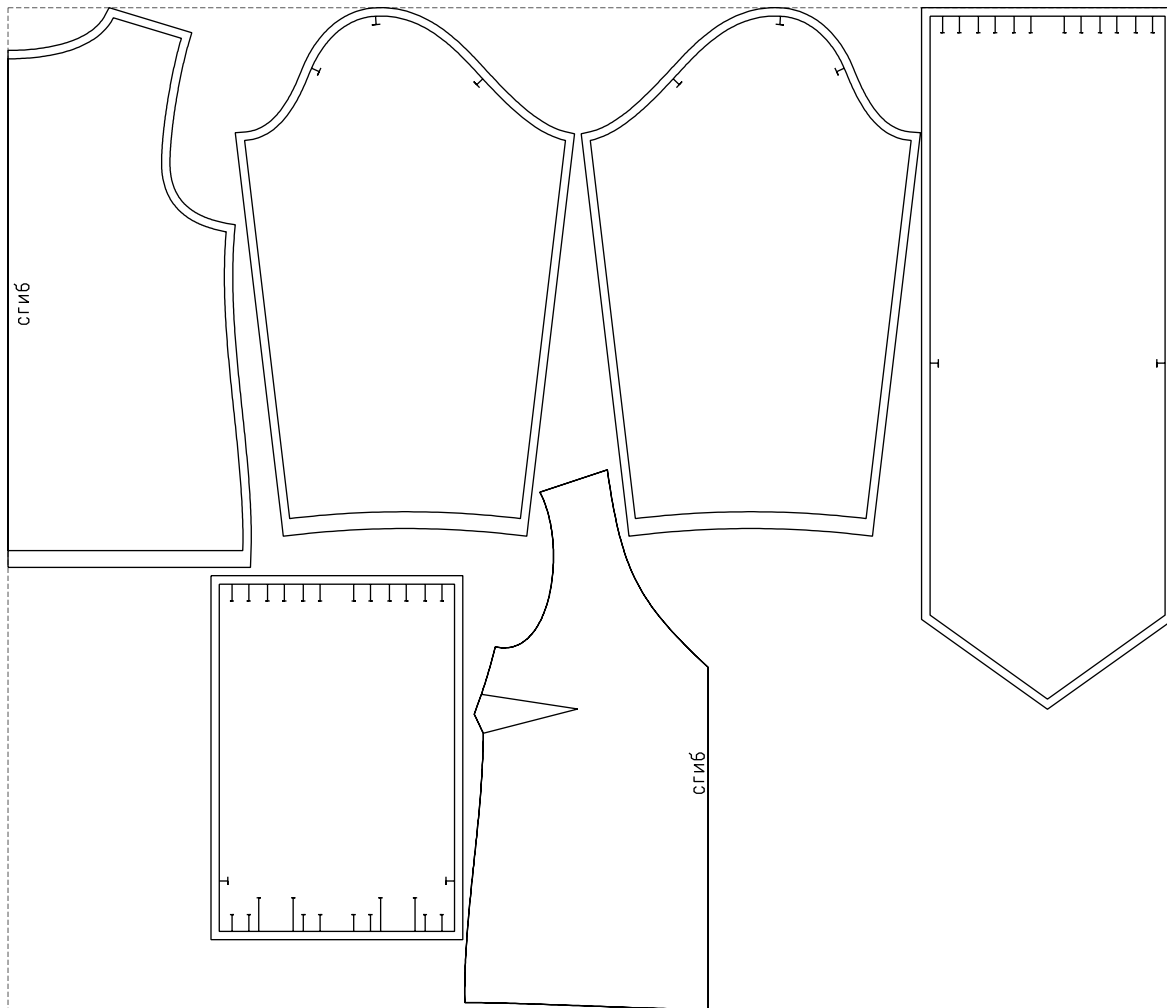

Not for print

Paper size: A4, size:1298.18 x1072.46 mm

# Example

size:1388.17 x1193.11 mm

Maneken =1 ver.0

rz\_1=170

rz\_16=104

rz\_17=88.9

rz\_18=84.4

rz\_19=112

rz\_20=109.3

---

. . . . .  
. . . . .  
. . . . .