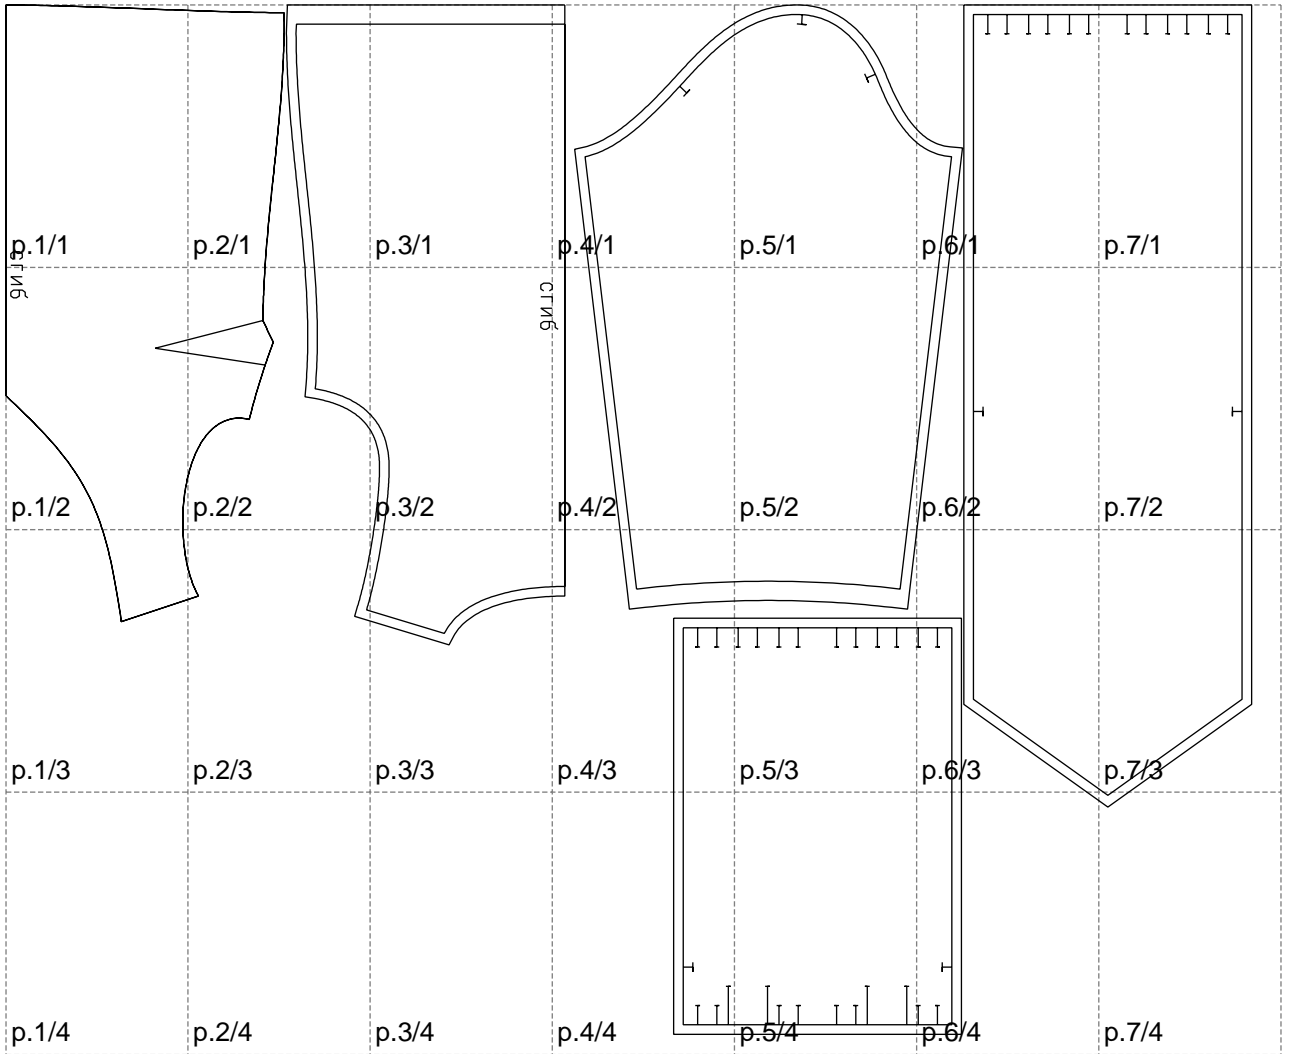

Not for print

Paper size: A4, size:1298.18 x1072.46 mm

# Example

size:1388.17 x1193.11 mm

Maneken =1 ver.0

rz\_1=170

rz\_16=104

rz\_17=88.9

rz\_18=84.4

rz\_19=112

rz\_20=109.3

---

. . . . .  
. . . . .  
. . . . .