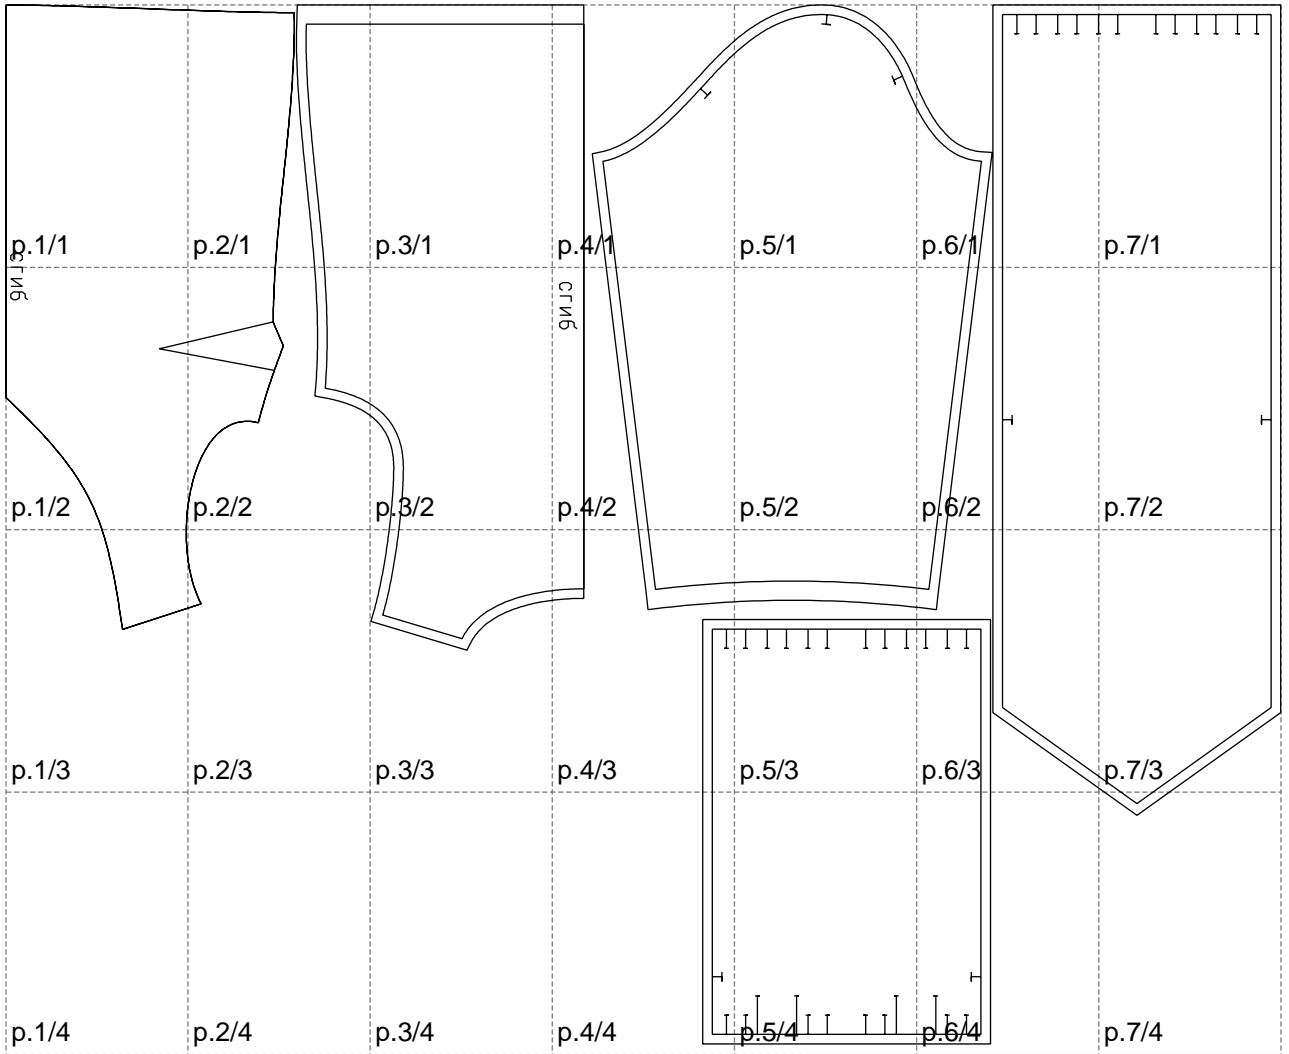

Not for print

Paper size: A4, size:1328.46 x1082.45 mm

# Example

size:1418.36 x1226.97 mm

Maneken =1 ver.0

rz\_1=170

rz\_16=108

rz\_17=92.5

rz\_18=89.2

rz\_19=116

rz\_20=113

---

. . . . .  
. . . . .  
. . . . .