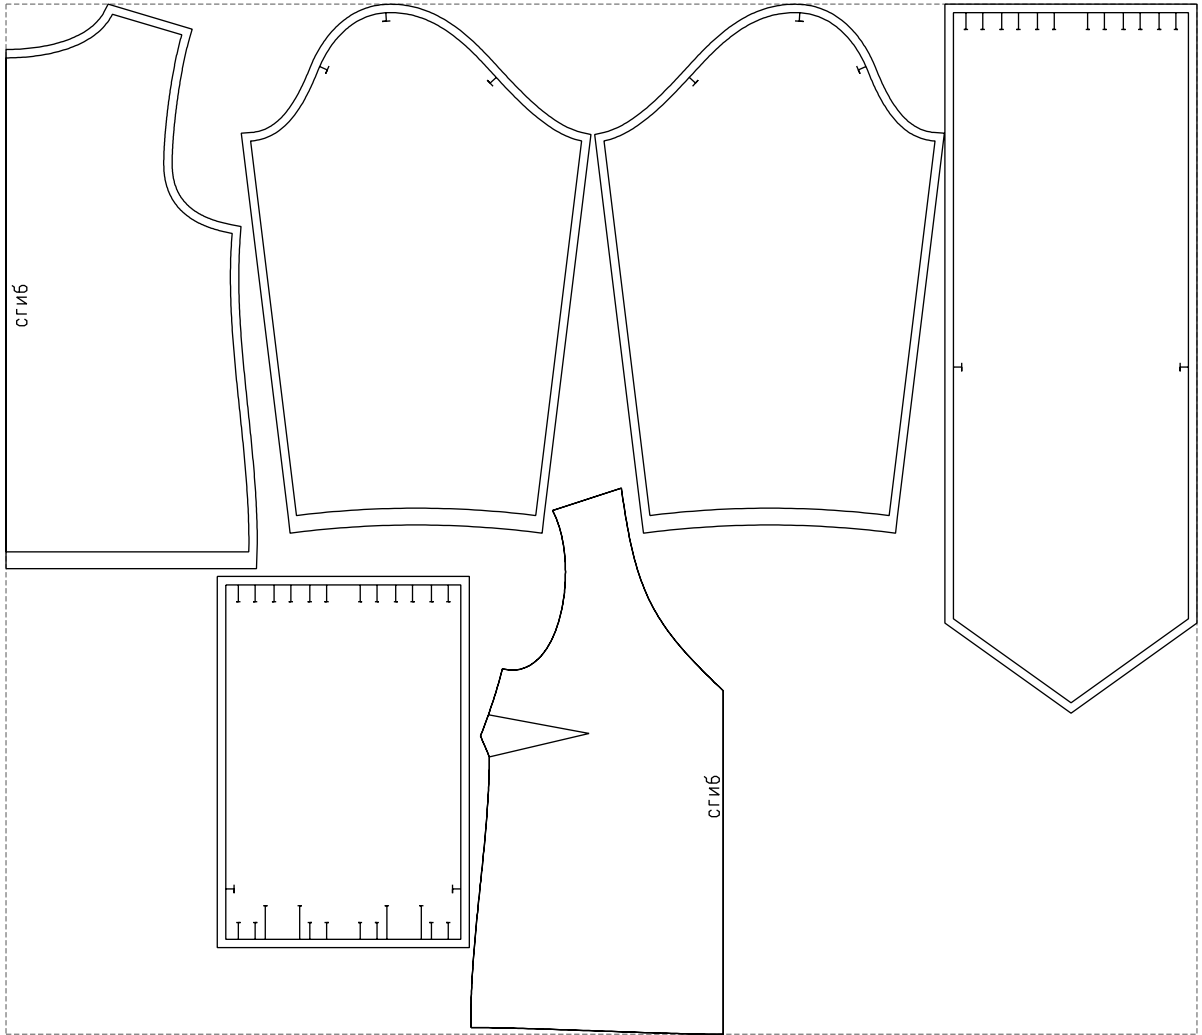

Not for print

Paper size: A4, size:1328.46 x1082.45 mm

# Example

size:1418.36 x1226.97 mm

Maneken =1 ver.0

rz\_1=170

rz\_16=108

rz\_17=92.5

rz\_18=89.2

rz\_19=116

rz\_20=113

---

. . . . .  
. . . . .  
. . . . .