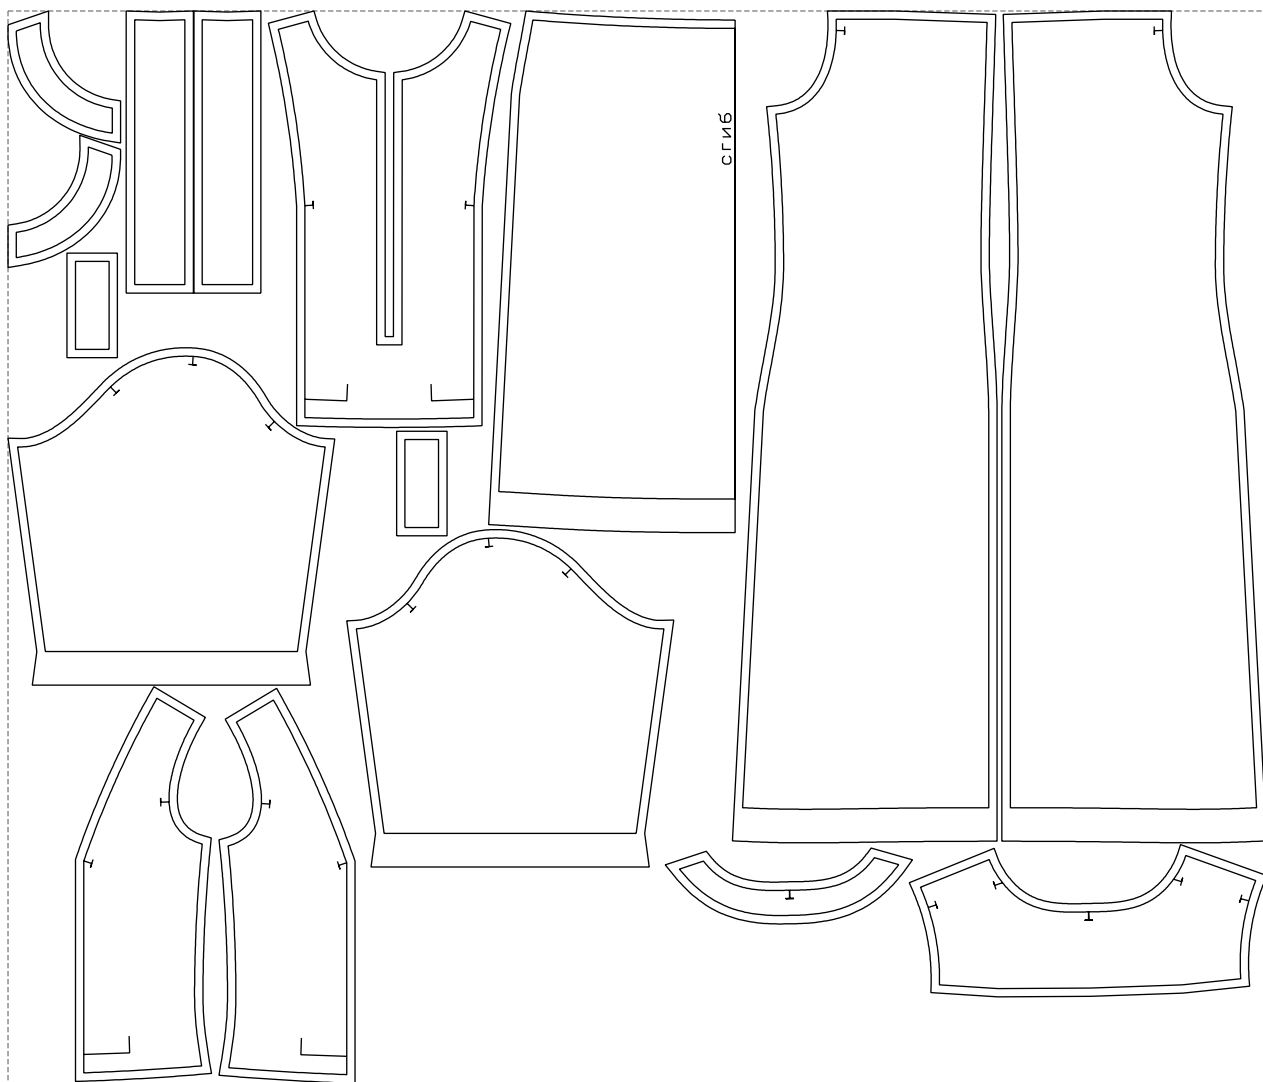

Not for print

Paper size: A4, size:1399.00 x990.91 mm

# Example

size:1499.00 x1277.31 mm

Maneken =1 ver.0

rz\_1=170

rz\_16=88

rz\_17=75.6

rz\_18=67.6

rz\_19=96