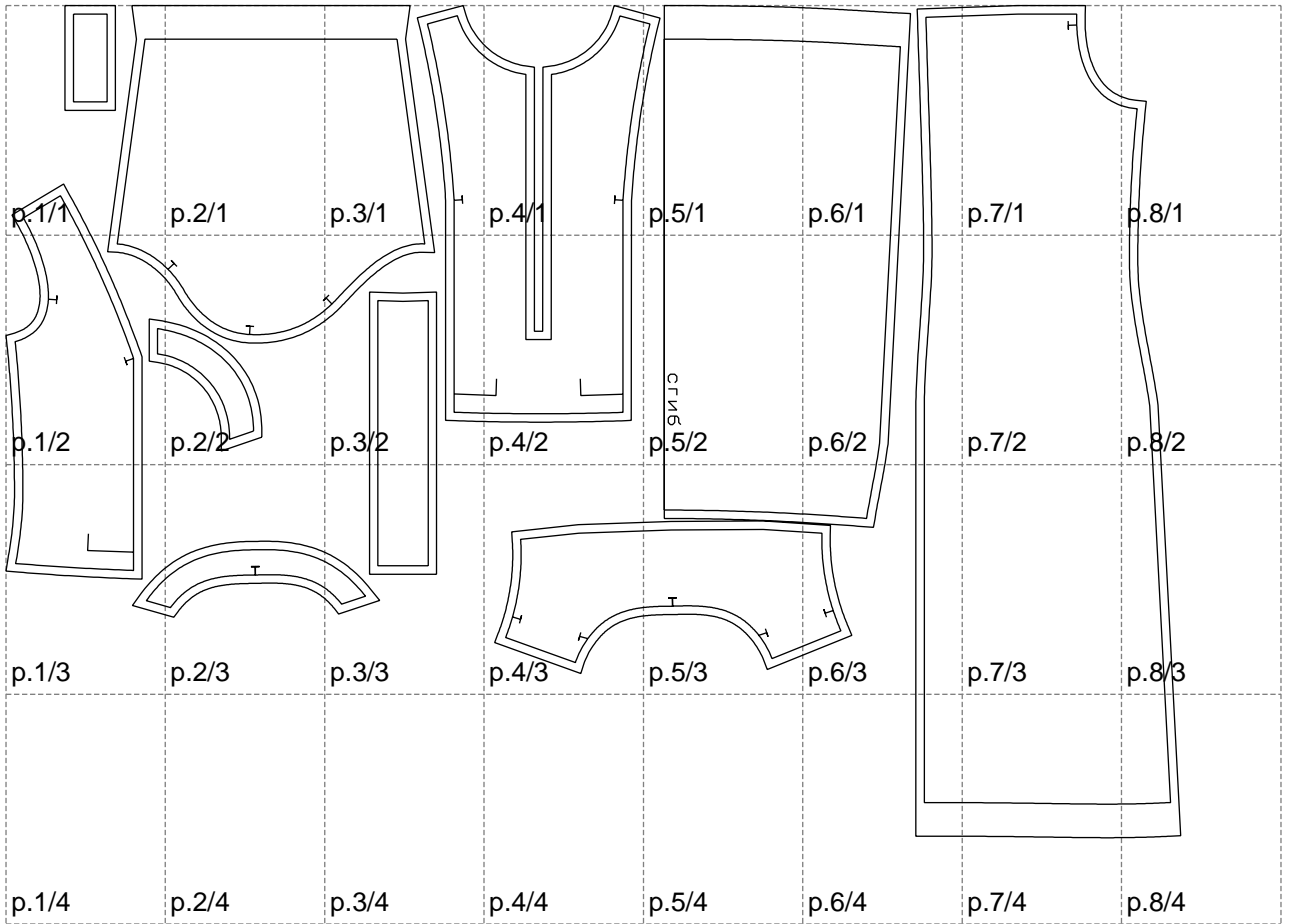

Not for print

Paper size: A4, size:1399.00 x990.91 mm

# Example

size:1499.00 x1277.31 mm

Maneken =1 ver.0

rz\_1=170

rz\_16=88

rz\_17=75.6

rz\_18=67.6

rz\_19=96

rz\_20=94.6

---

. . . . .  
. . . . .  
. . . . .