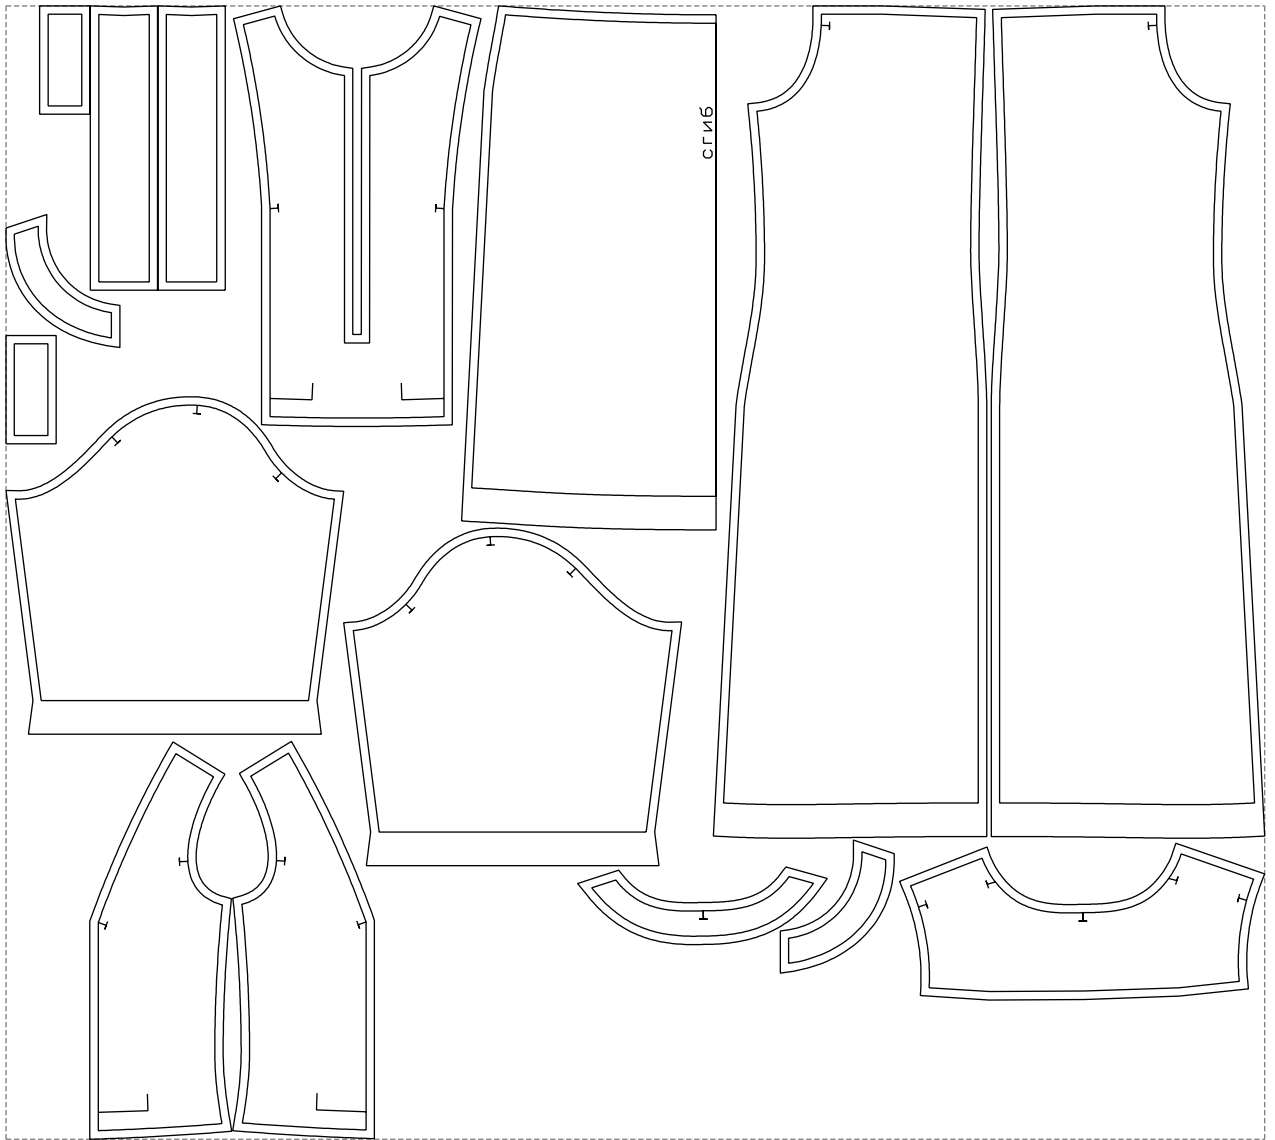

Not for print

Paper size: A4, size:1389.00 x991.48 mm

# Example

size:1499.00 x1350.12 mm

Maneken =1 ver.0

rz\_1=170

rz\_16=92

rz\_17=78.8

rz\_18=71.8

rz\_19=100