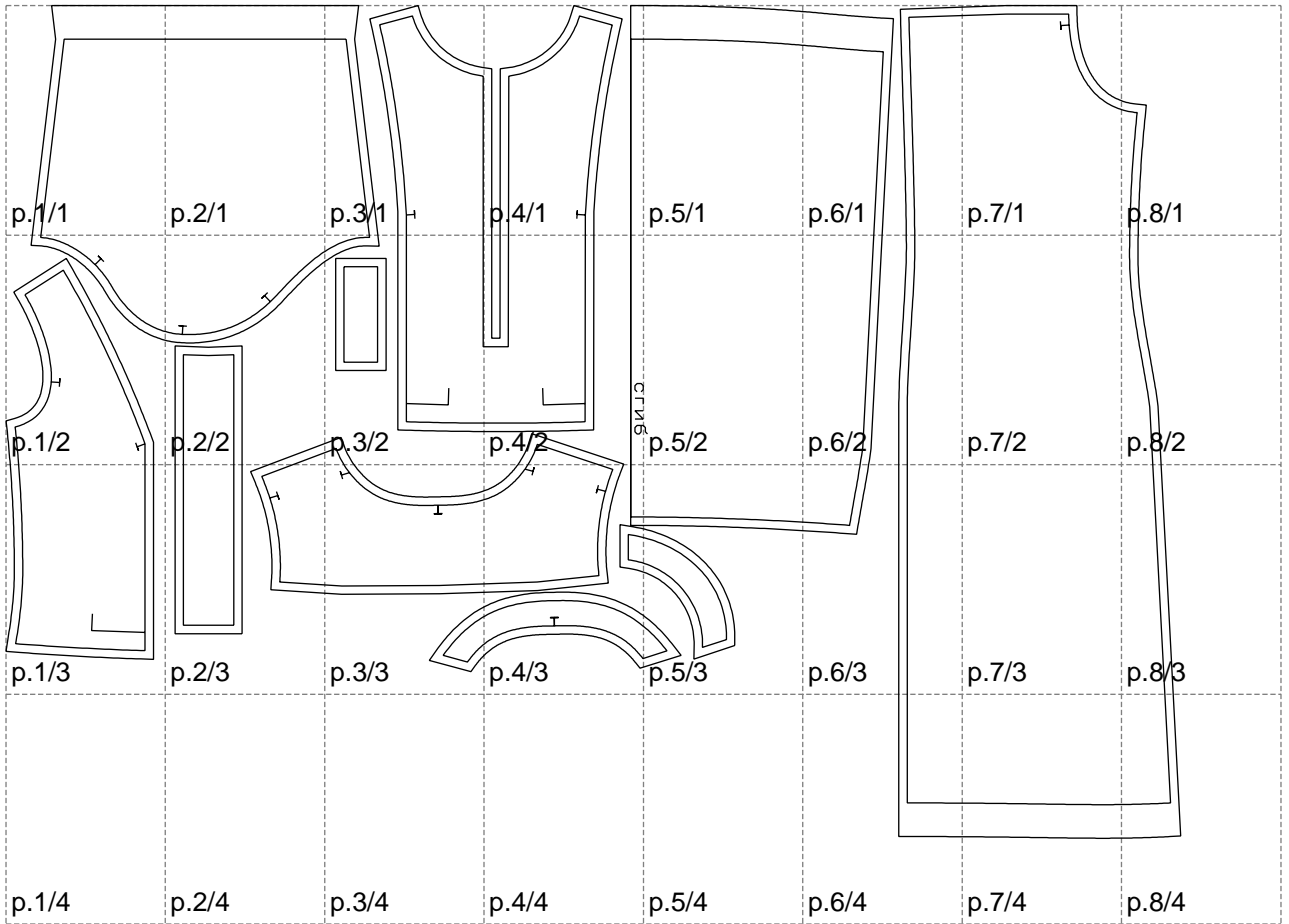

Not for print

Paper size: A4, size:1399.00 x991.54 mm

# Example

size:1499.00 x1381.65 mm

Maneken =1 ver.0

rz\_1=170

rz\_16=96

rz\_17=82

rz\_18=76

rz\_19=104

rz\_20=101.8

---

. . . . .  
. . . . .  
. . . . .