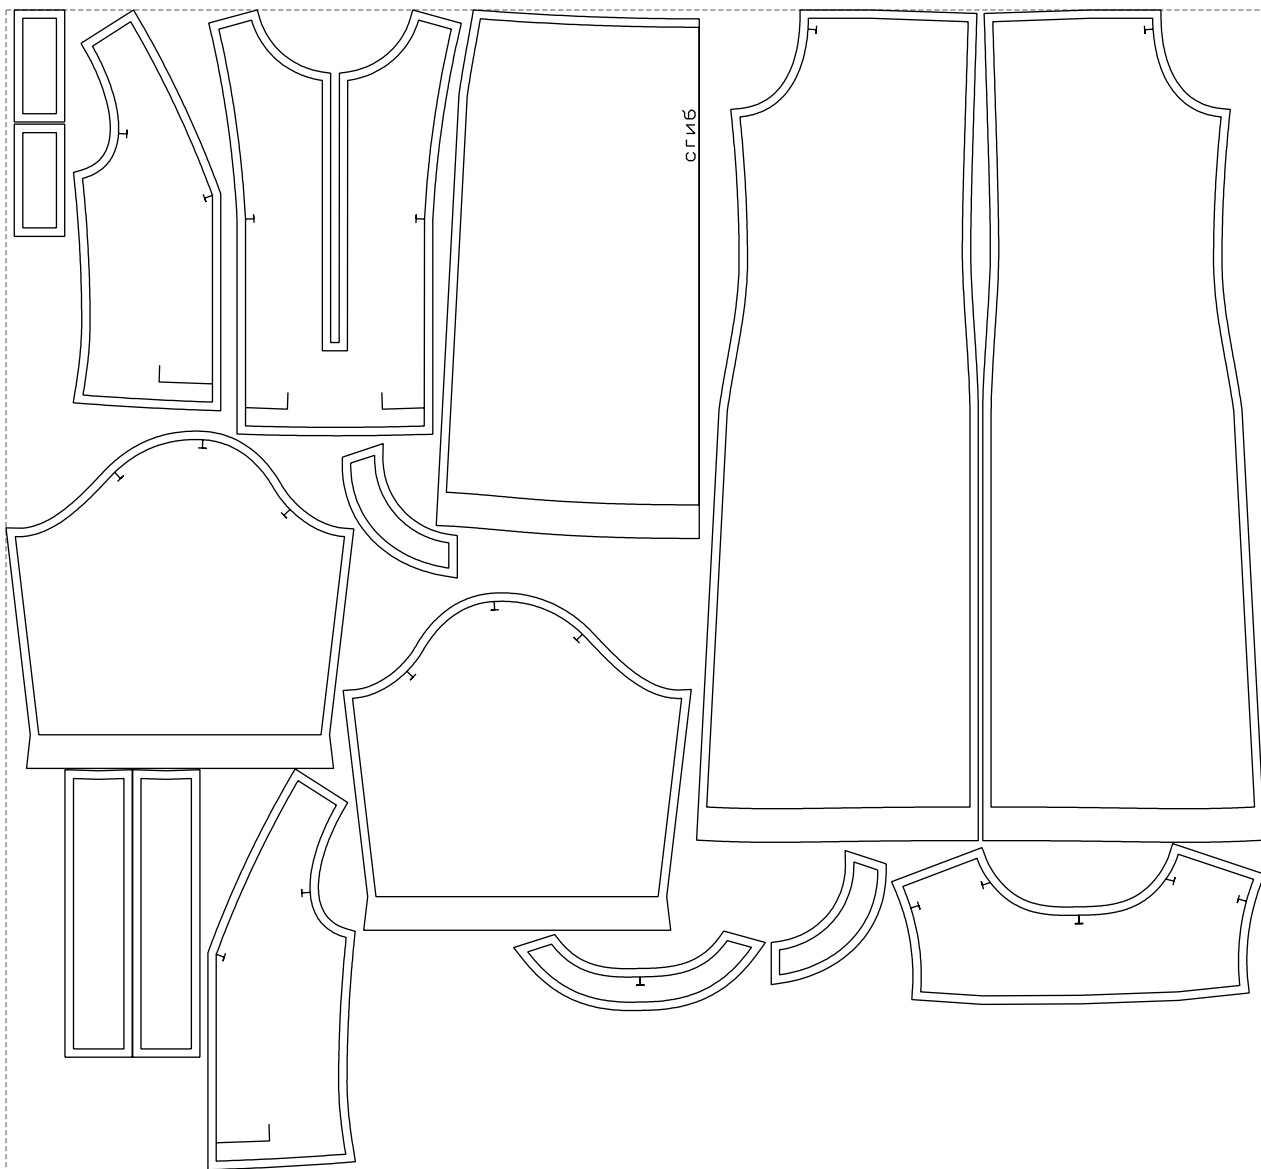

Not for print

Paper size: A4, size:1399.00 x991.54 mm

# Example

size:1499.00 x1381.65 mm

Maneken =1 ver.0

rz\_1=170

rz\_16=96

rz\_17=82

rz\_18=76

rz\_19=104

rz\_20=101.8

---

. . . . .  
. . . . .  
. . . . .