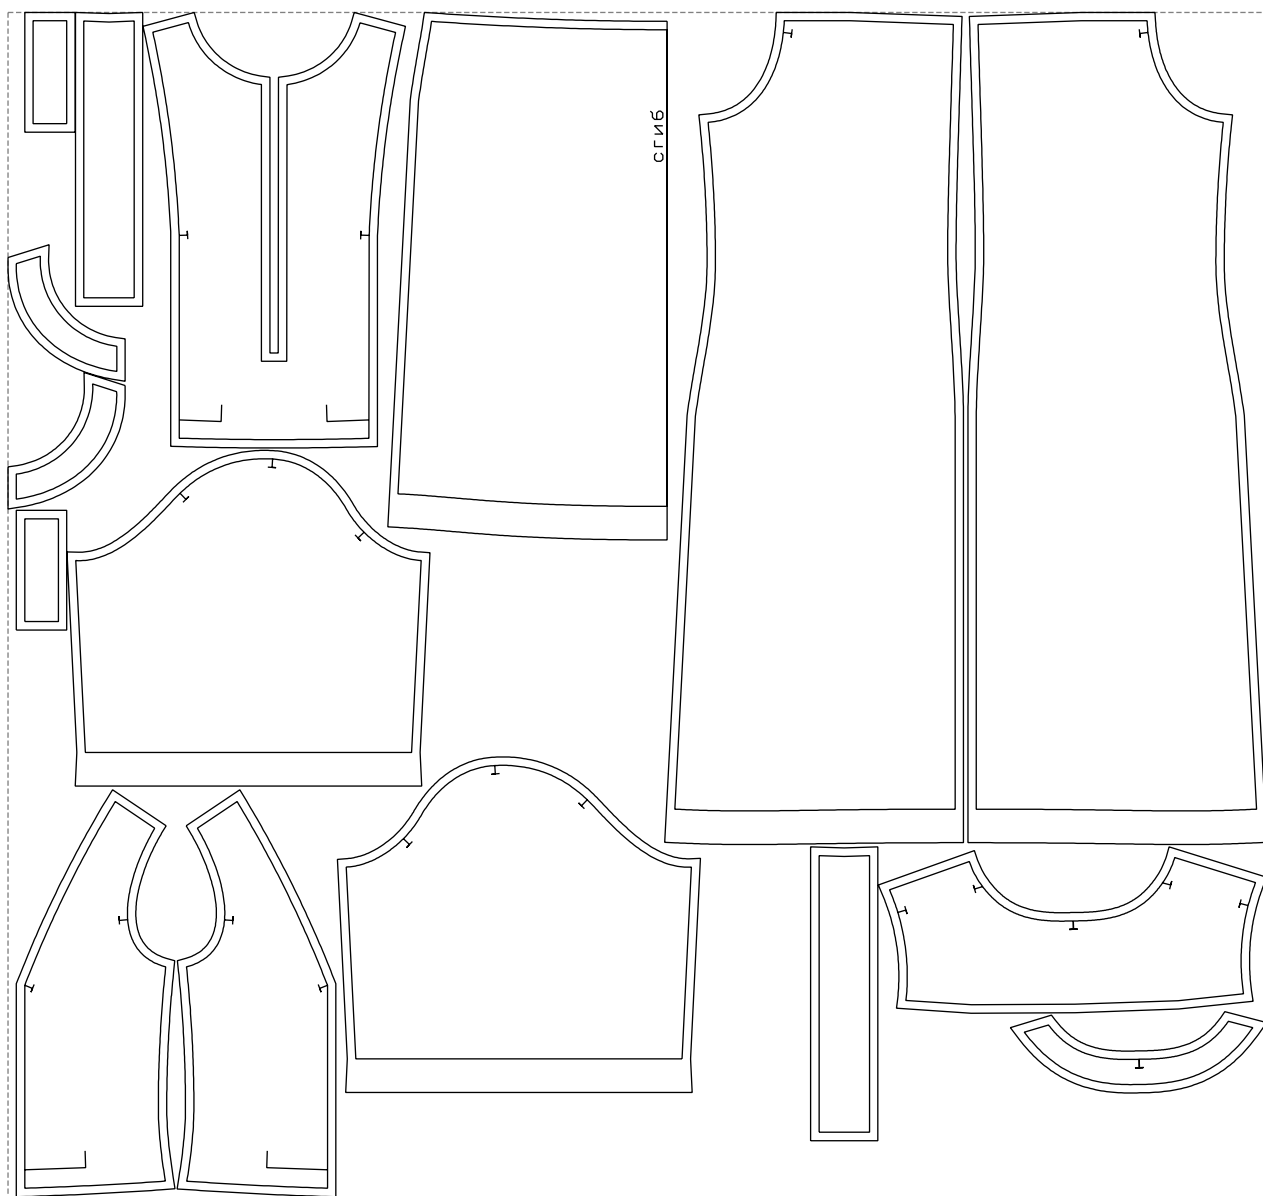

Not for print

Paper size: A4, size:1399.00 x1008.16 mm

# Example

size:1499.00 x1410.77 mm

Maneken =1 ver.0

rz\_1=170

rz\_16=104

rz\_17=88.9

rz\_18=84.4

rz\_19=112