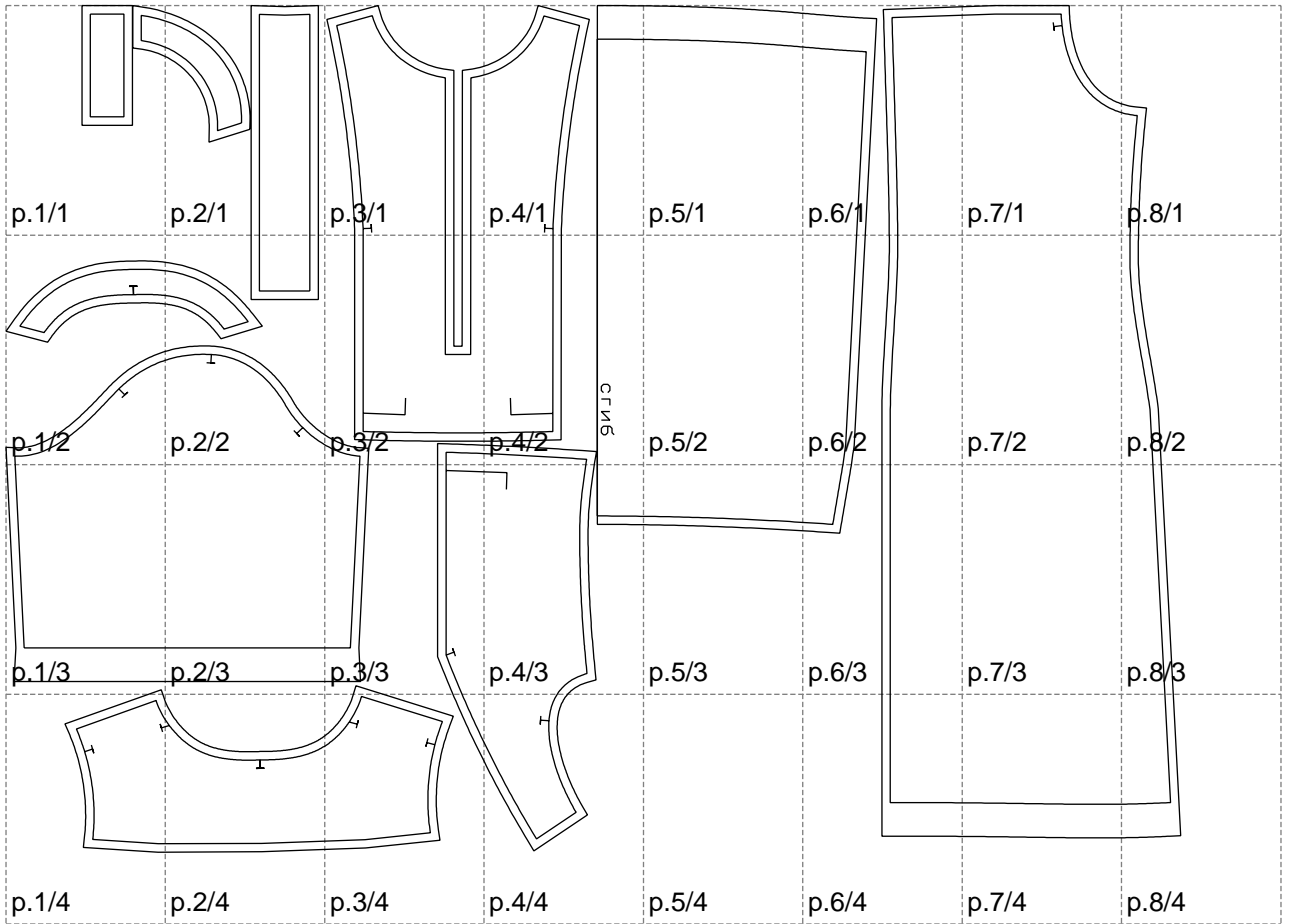

Not for print

Paper size: A4, size:1399.00 x1008.16 mm

# Example

size:1499.00 x1410.77 mm

Maneken =1 ver.0

rz\_1=170

rz\_16=104

rz\_17=88.9

rz\_18=84.4

rz\_19=112

rz\_20=109.3

---

. . . . .  
. . . . .  
. . . . .