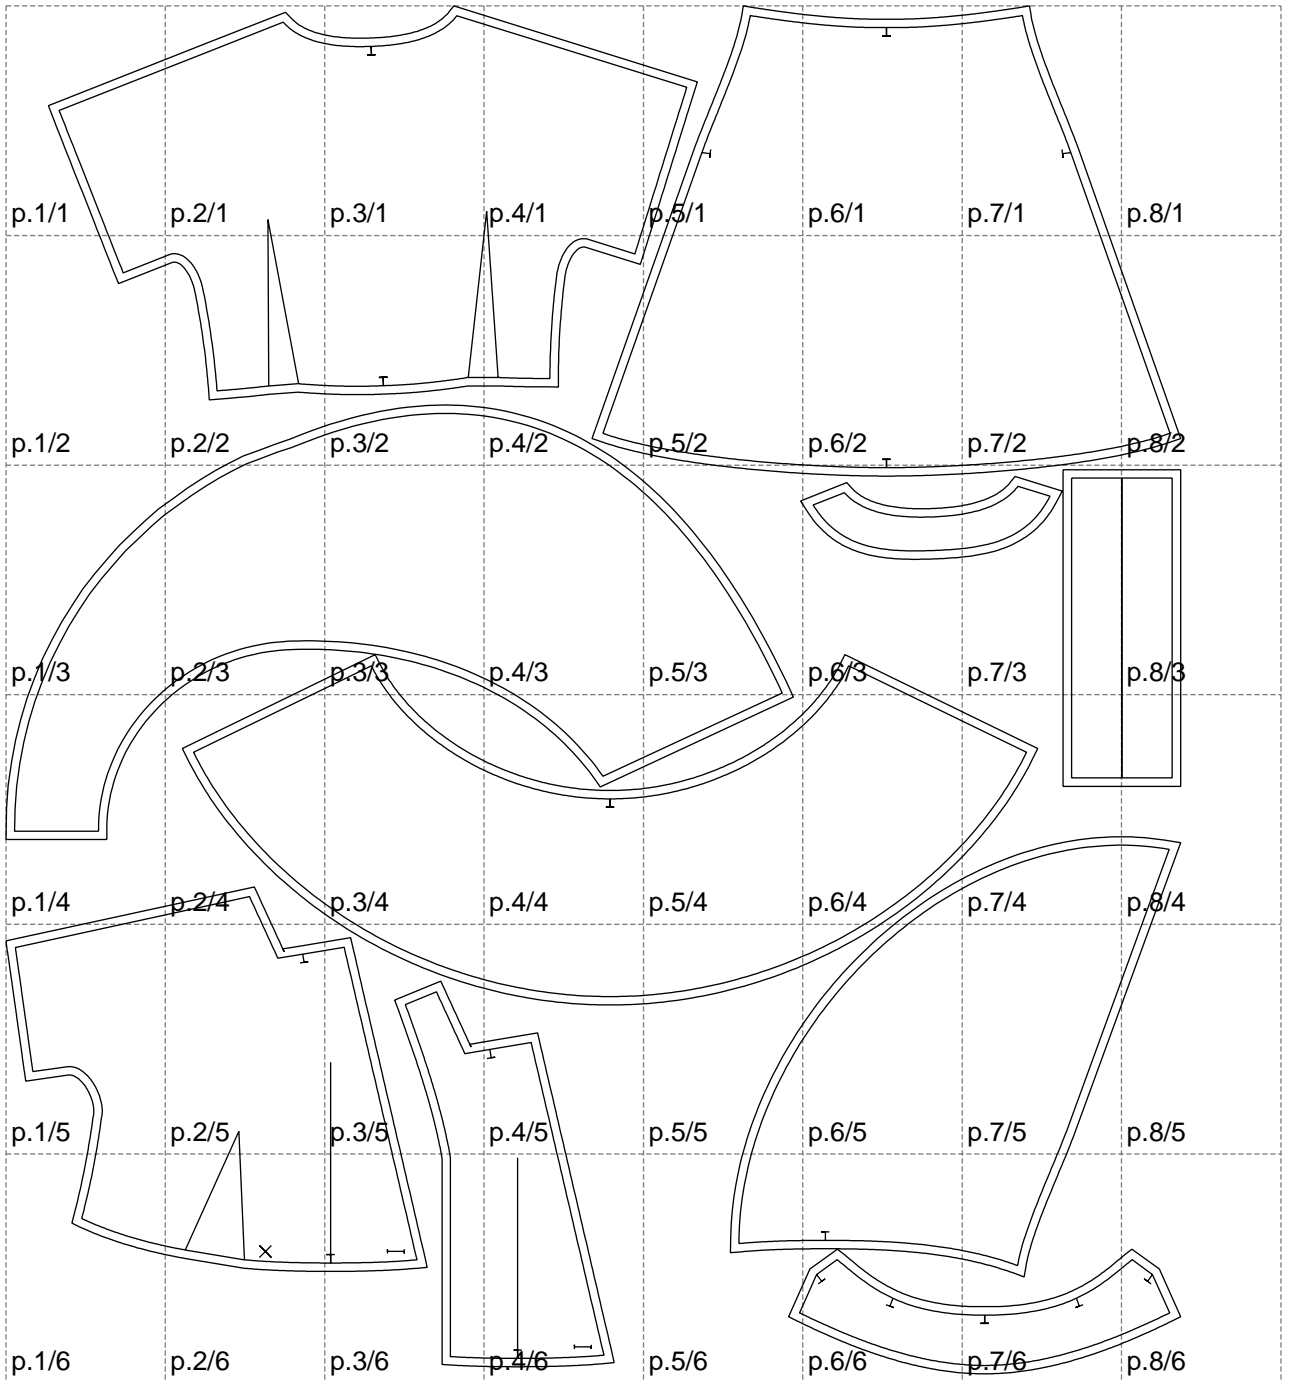

Not for print

Paper size: A4, size:1399.00 x1628.86 mm

# Example

size:1499.00 x2261.48 mm

Maneken =1 ver.0

rz\_1=170

rz\_16=92

rz\_17=78.8

rz\_18=71.8

rz\_19=100

rz\_20=98.1

---

. . . . .  
. . . . .  
. . . . .