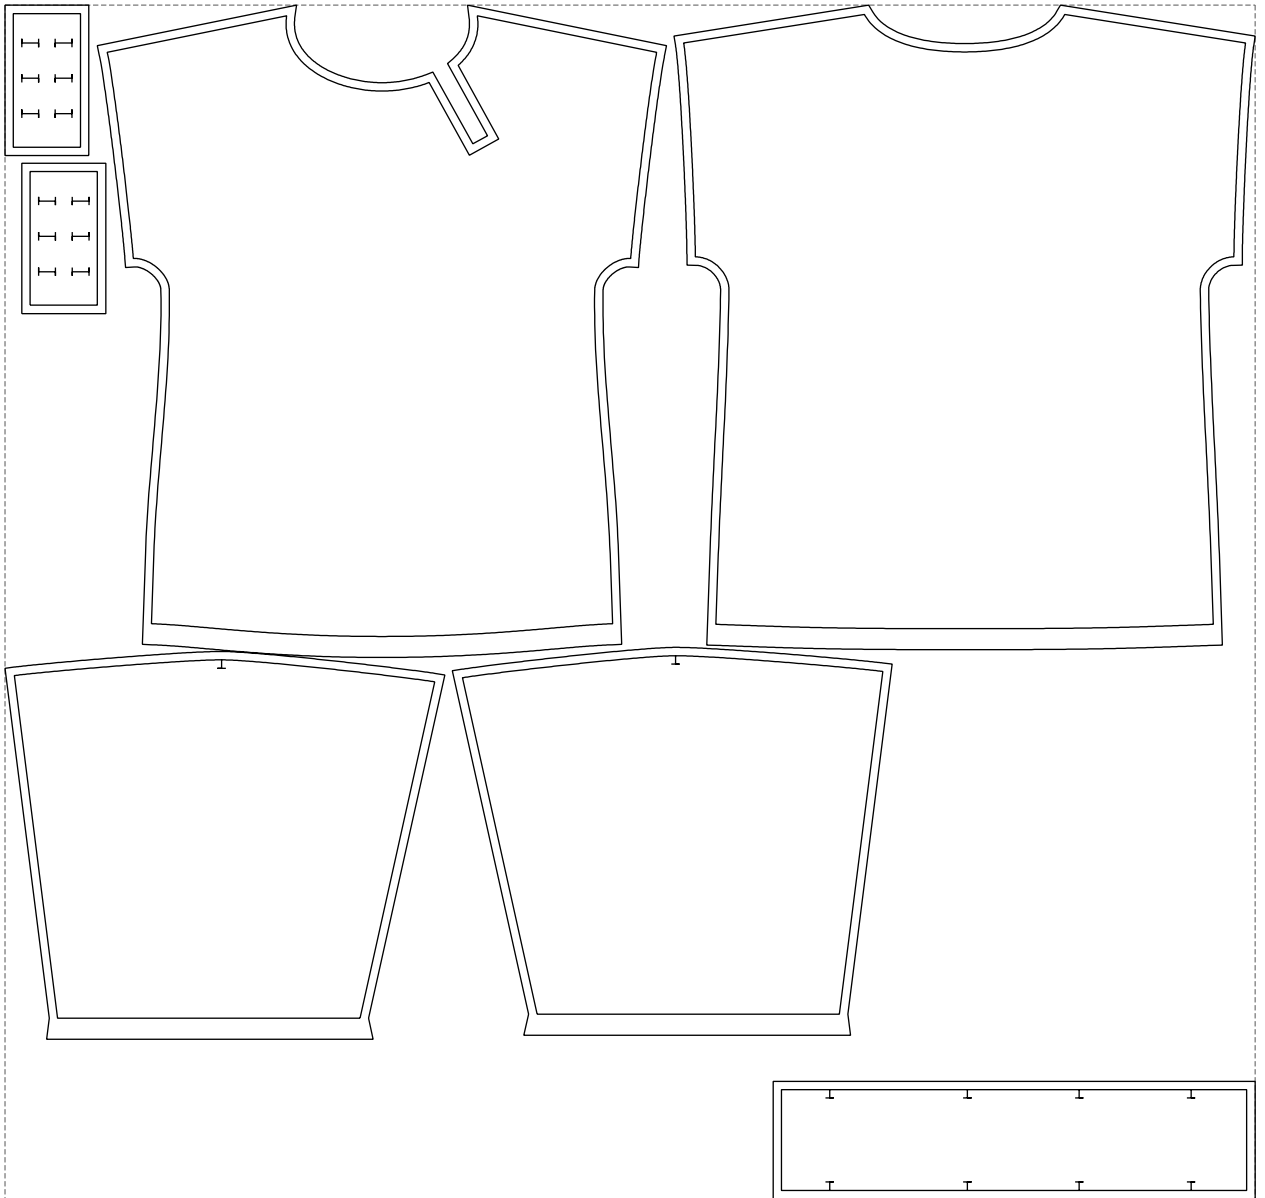

Not for print

Paper size: A4, size:1137.19 x1366.89 mm

# Example

size:1488.95 x1421.78 mm

Maneken =1 ver.0

rz\_1=170

rz\_16=96

rz\_17=82

rz\_18=76

rz\_19=104

rz\_20=101.8

---

. . . . .  
. . . . .  
. . . . .