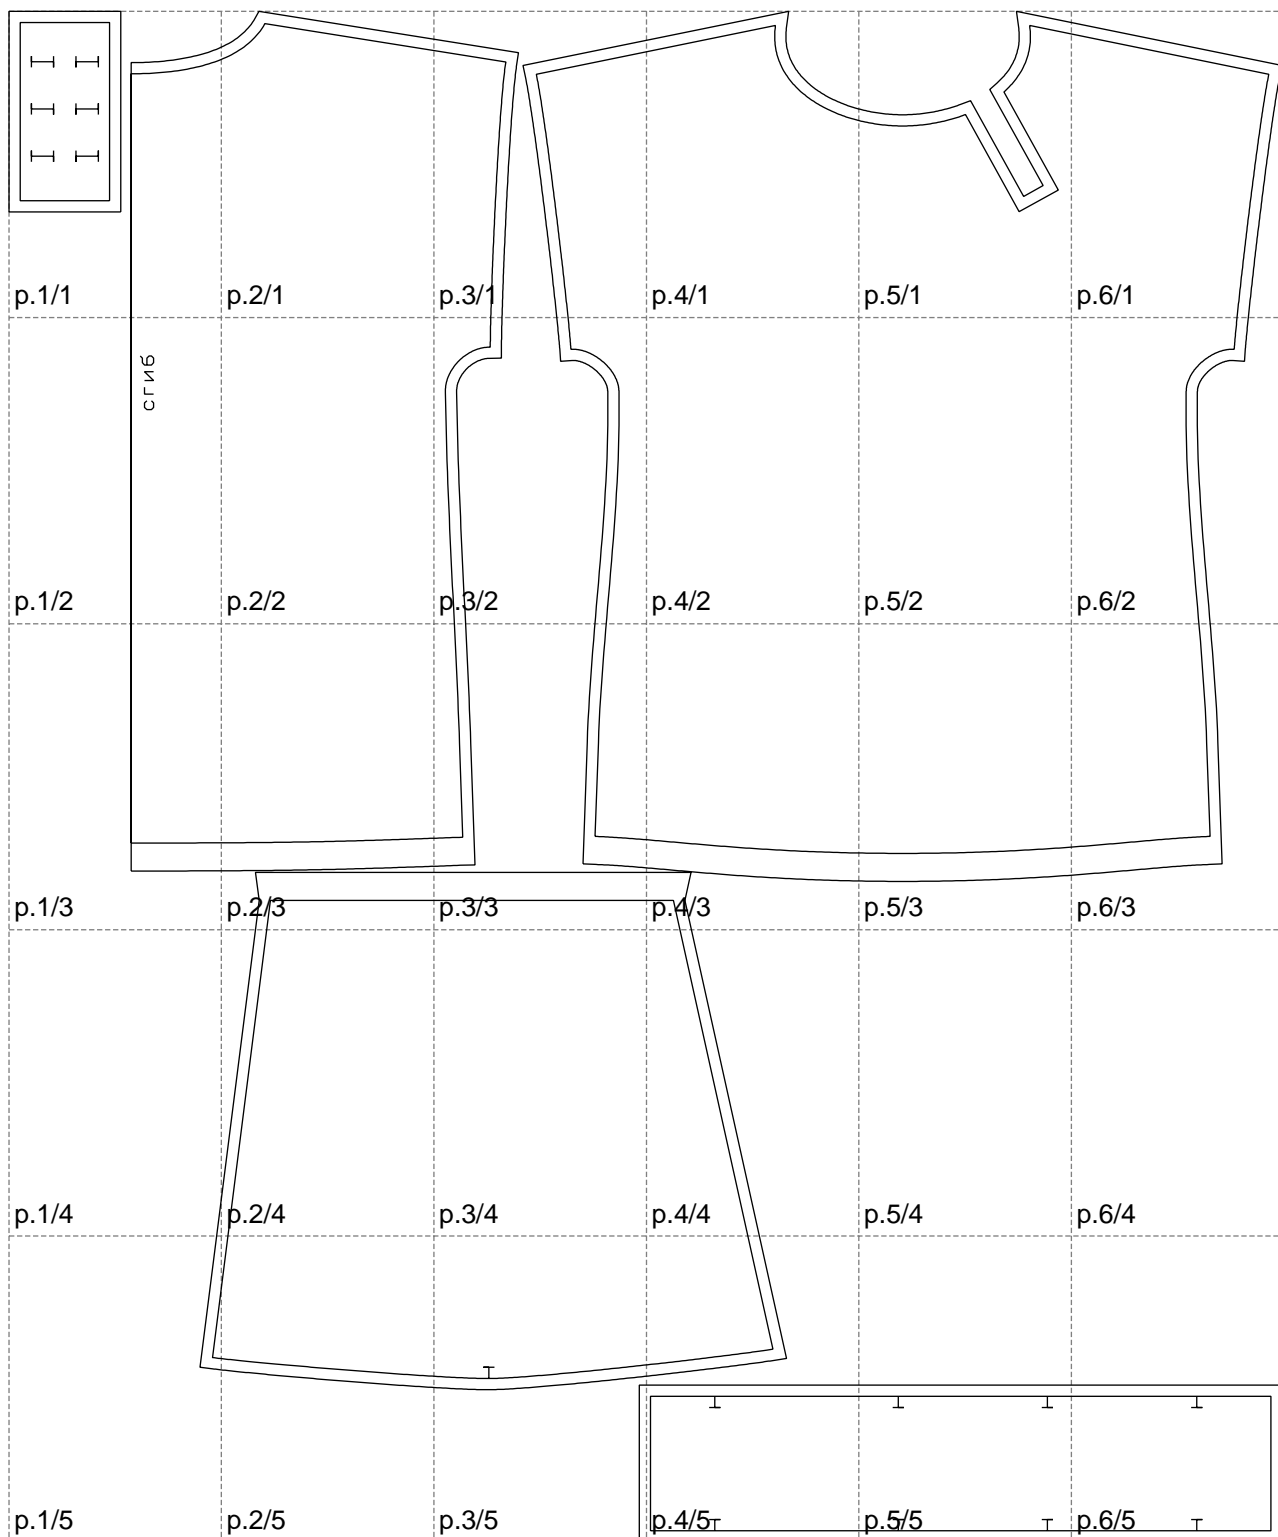

Not for print

Paper size: A4, size:1137.19 x1366.89 mm

# Example

size:1488.95 x1421.78 mm

Maneken =1 ver.0

rz\_1=170

rz\_16=96

rz\_17=82

rz\_18=76

rz\_19=104

rz\_20=101.8

---

. . . . .  
. . . . .  
. . . . .