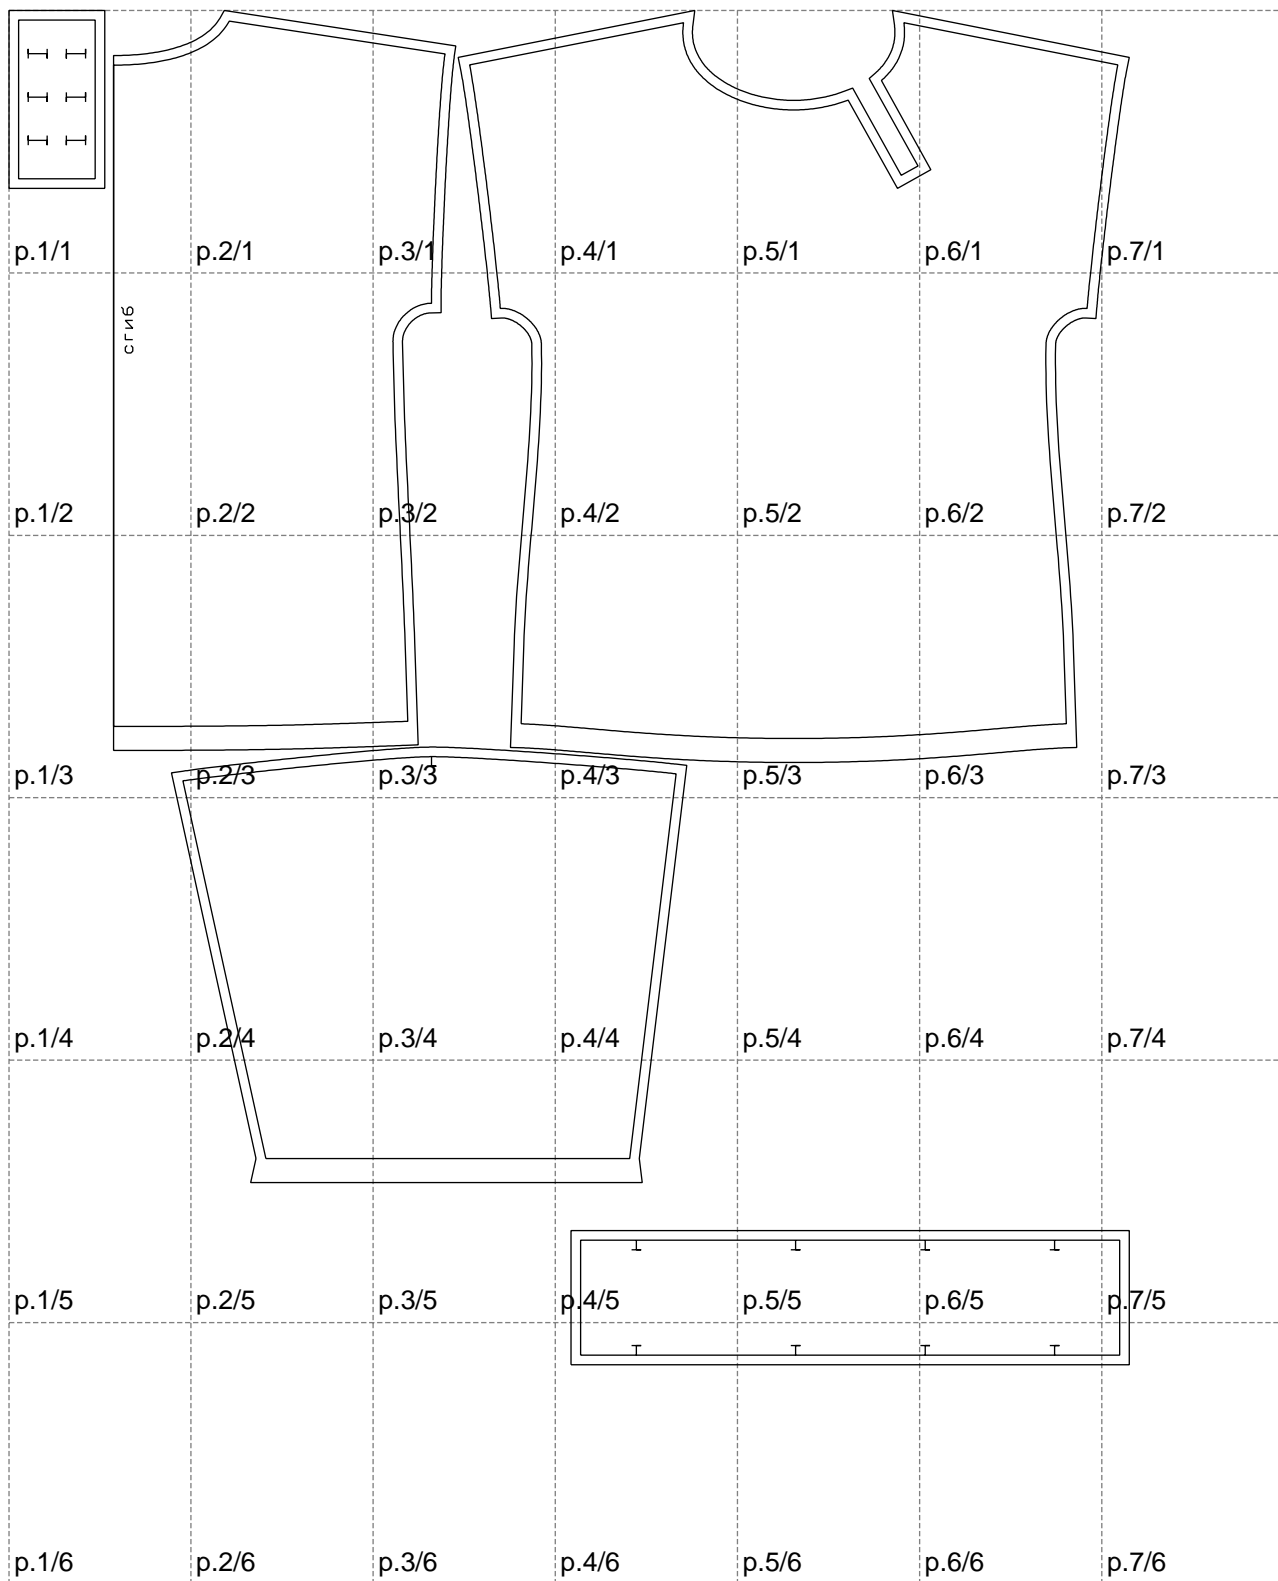

Not for print

Paper size: A4, size:1167.40 x1411.09 mm

# Example

size:1499.00 x1370.38 mm

Maneken =1 ver.0

rz\_1=170

rz\_16=100

rz\_17=85.4

rz\_18=80.2

rz\_19=108

rz\_20=105.4

---

. . . . .  
. . . . .  
. . . . .