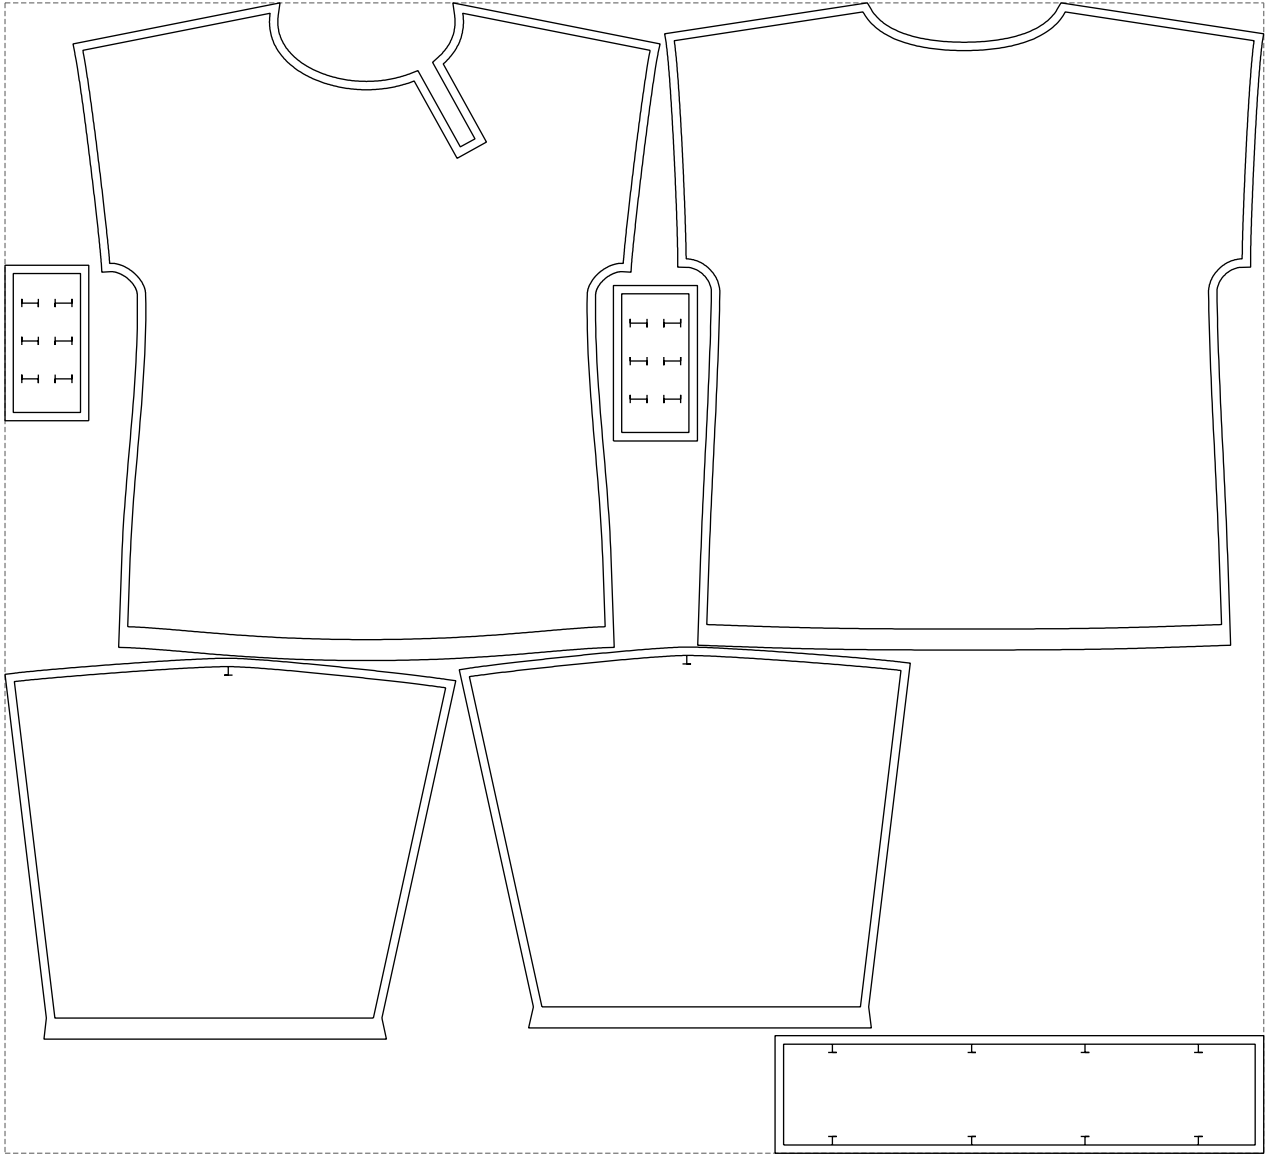

Not for print

Paper size: A4, size:1167.40 x1411.09 mm

# Example

size:1499.00 x1370.38 mm

Maneken =1 ver.0

rz\_1=170

rz\_16=100

rz\_17=85.4

rz\_18=80.2

rz\_19=108

rz\_20=105.4

---

. . . . .  
. . . . .  
. . . . .