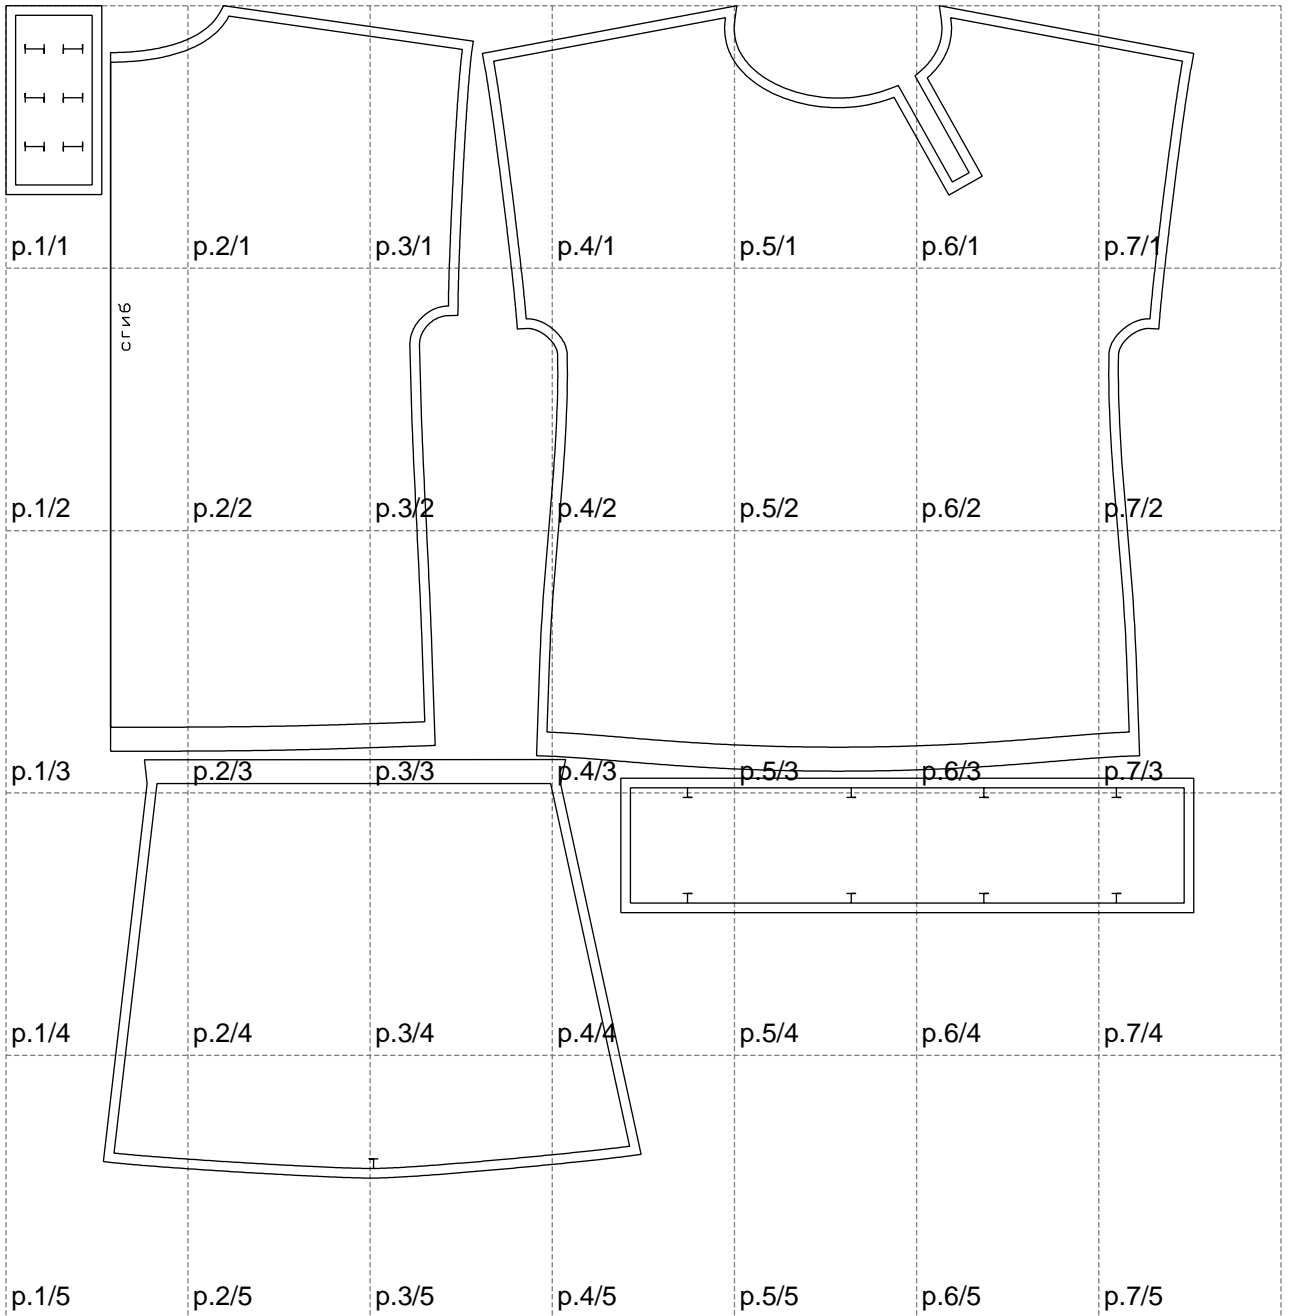

Not for print

Paper size: A4, size:1237.88 x1221.45 mm

# Example

size:1499.00 x1360.92 mm

Maneken =1 ver.0

rz\_1=170

rz\_16=108

rz\_17=92.5

rz\_18=89.2

rz\_19=116

rz\_20=113

---

. . . . .  
. . . . .  
. . . . .