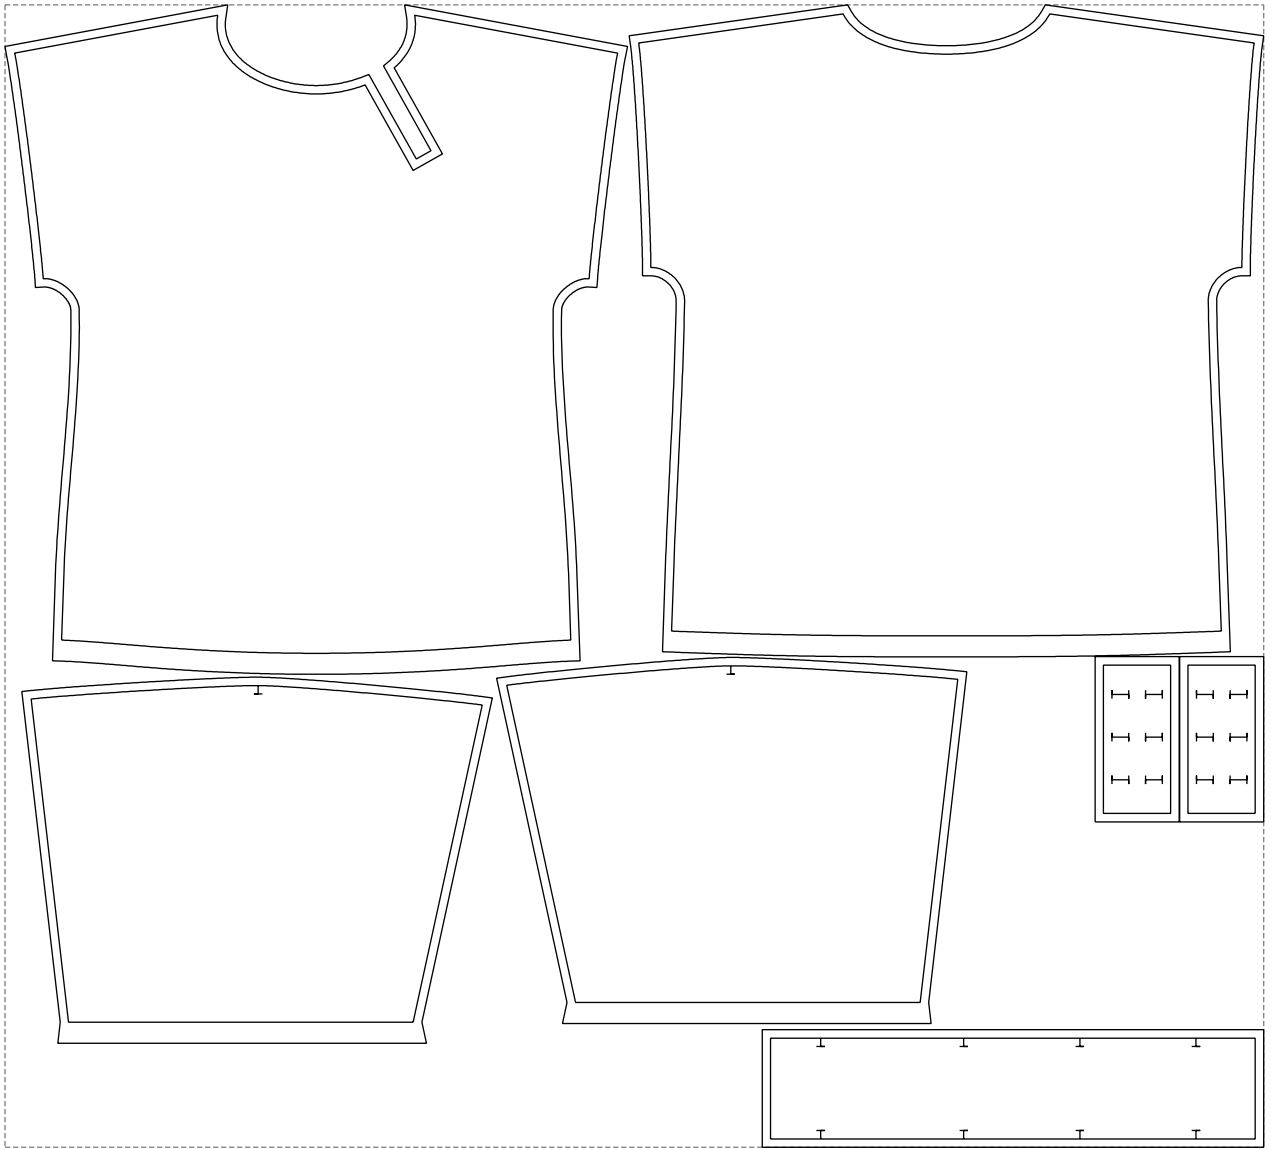

Not for print

Paper size: A4, size:1237.88 x1221.45 mm

# Example

size:1499.00 x1360.92 mm

Maneken =1 ver.0

rz\_1=170

rz\_16=108

rz\_17=92.5

rz\_18=89.2

rz\_19=116