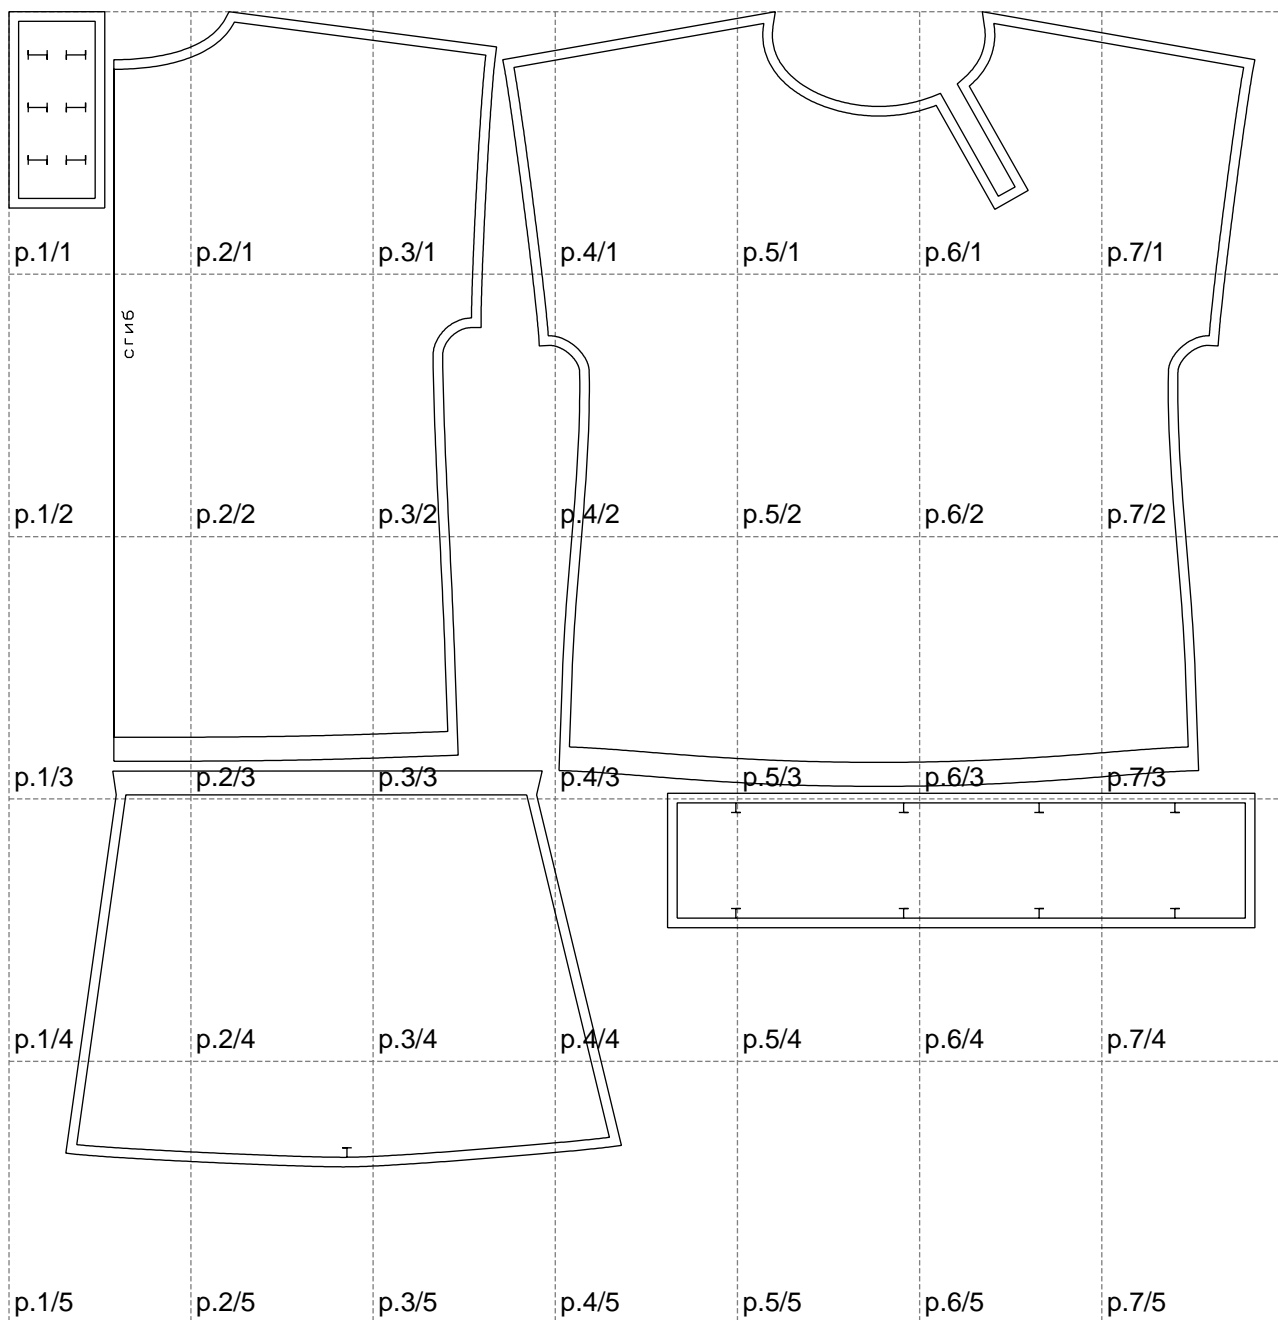

Not for print

Paper size: A4, size:1298.30 x1203.55 mm

# Example

size:1499.00 x1540.00 mm

Maneken =1 ver.0

rz\_1=170

rz\_16=116

rz\_17=100

rz\_18=98.8

rz\_19=124

rz\_20=121

---

. . . . .  
. . . . .  
. . . . .