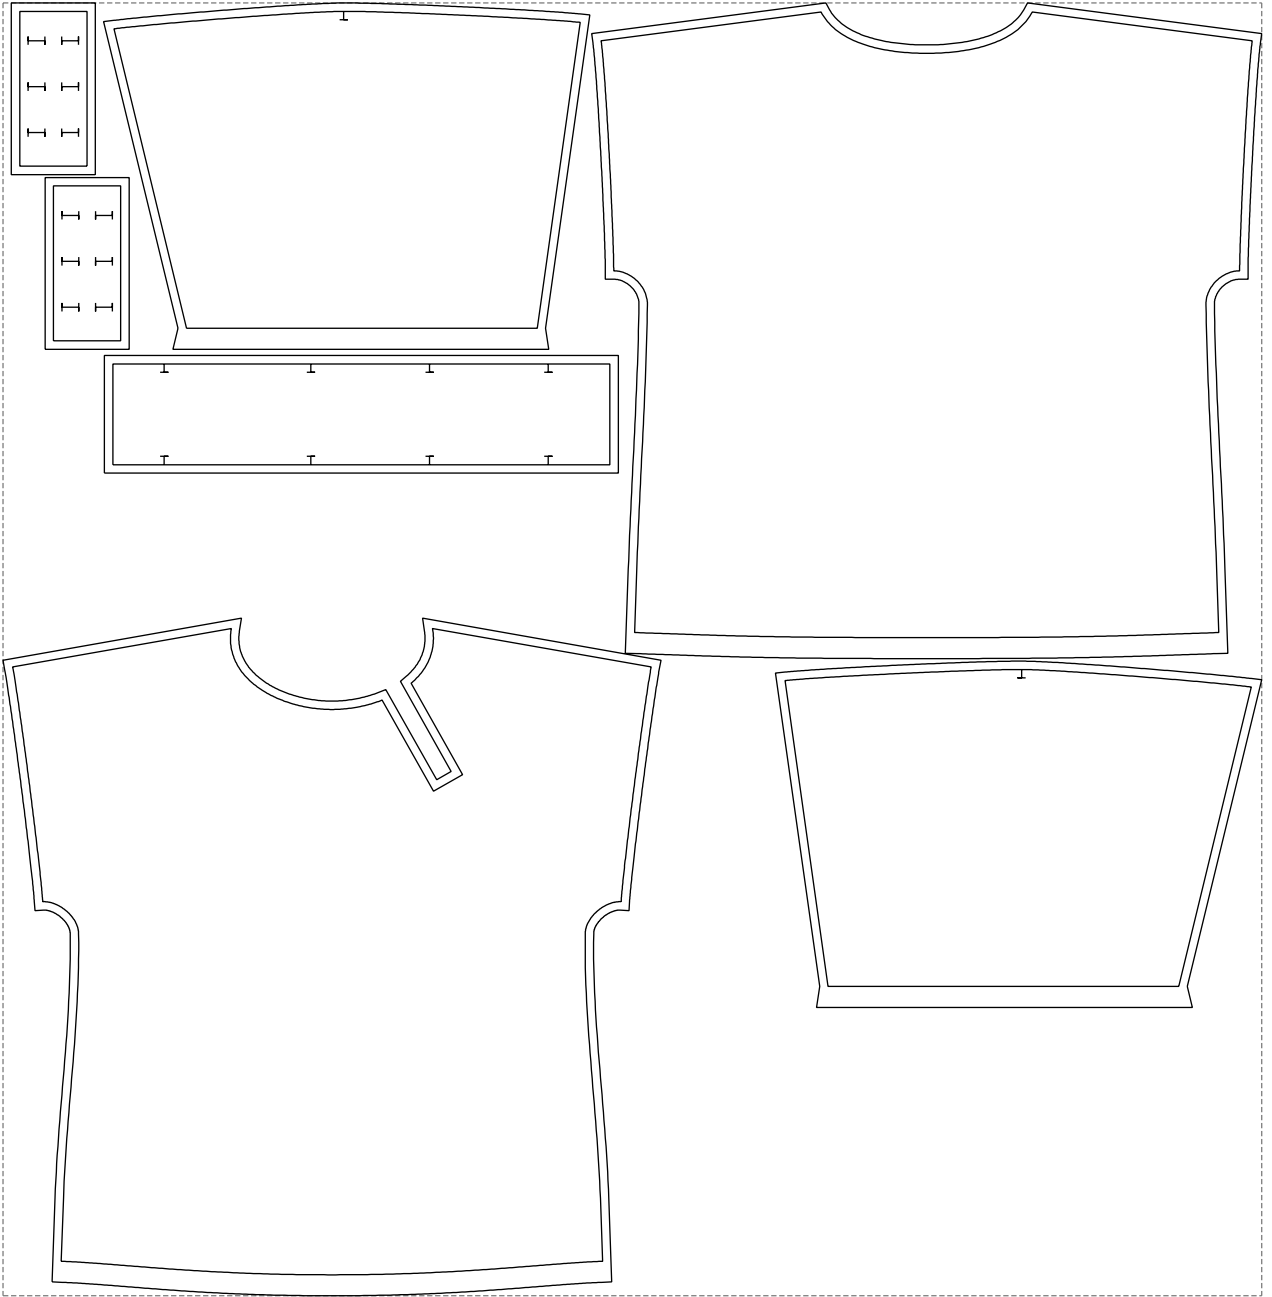

Not for print

Paper size: A4, size:1298.30 x1203.55 mm

# Example

size:1499.00 x1540.00 mm

Maneken =1 ver.0

rz\_1=170

rz\_16=116

rz\_17=100

rz\_18=98.8

rz\_19=124

rz\_20=121

---

. . . . .  
. . . . .  
. . . . .