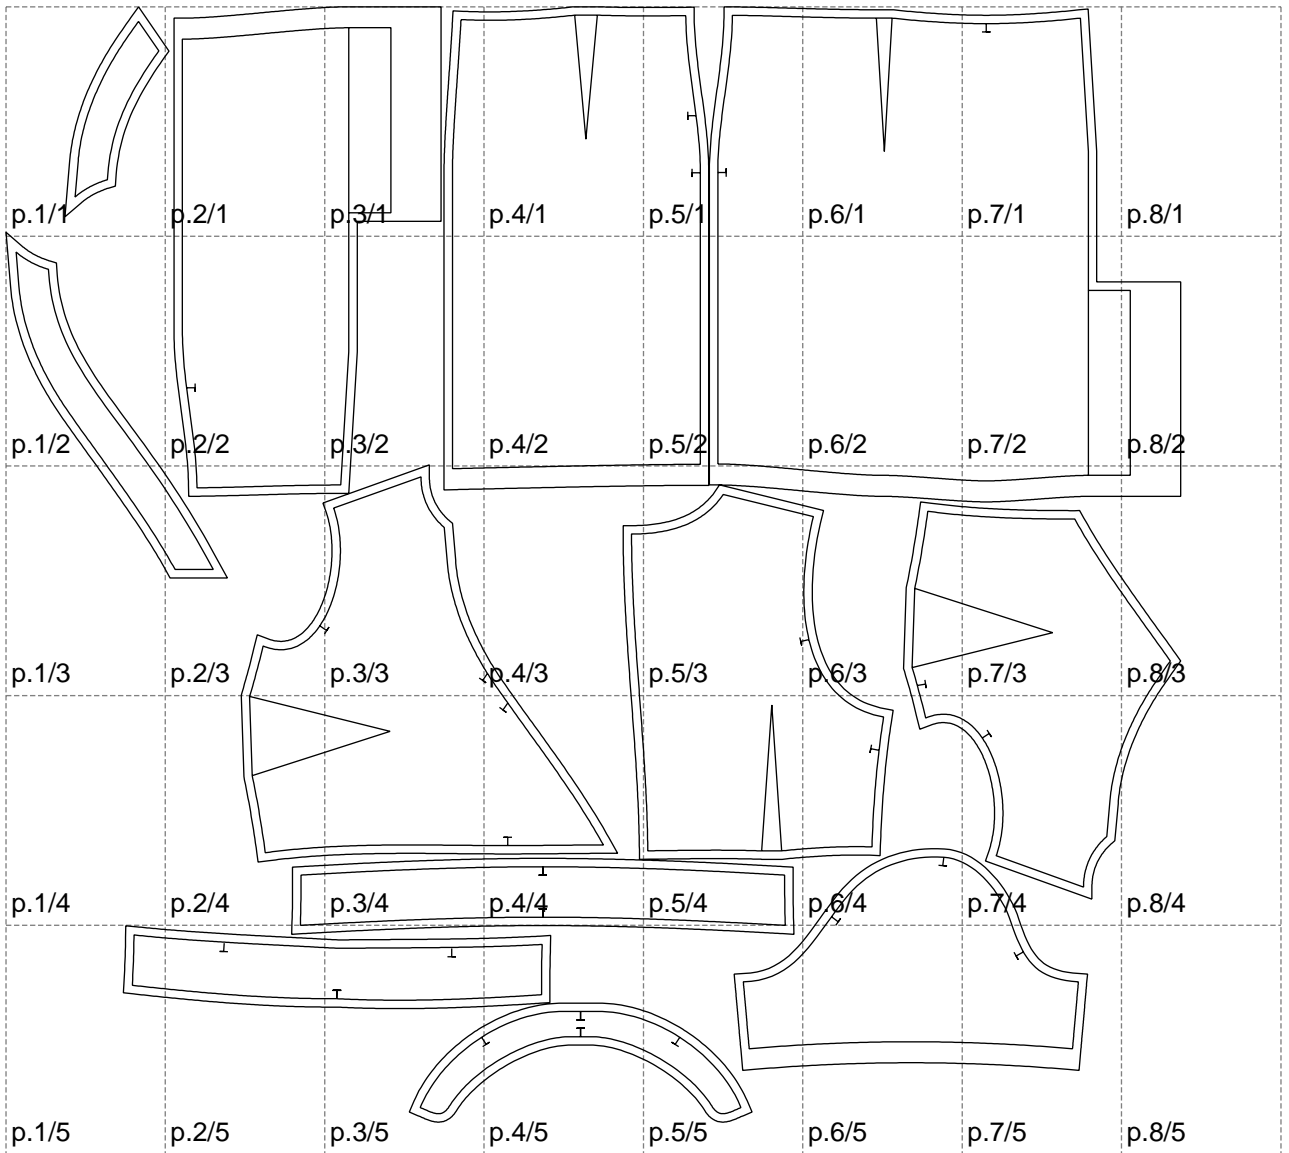

Not for print

Paper size: A4, size:1399.00 x1328.12 mm

# Example

size:1499.00 x1585.08 mm

Maneken =1 ver.0

rz\_1=170

rz\_16=112

rz\_17=96.2

rz\_18=94

rz\_19=120

rz\_20=117

---

. . . . .  
. . . . .  
. . . . .