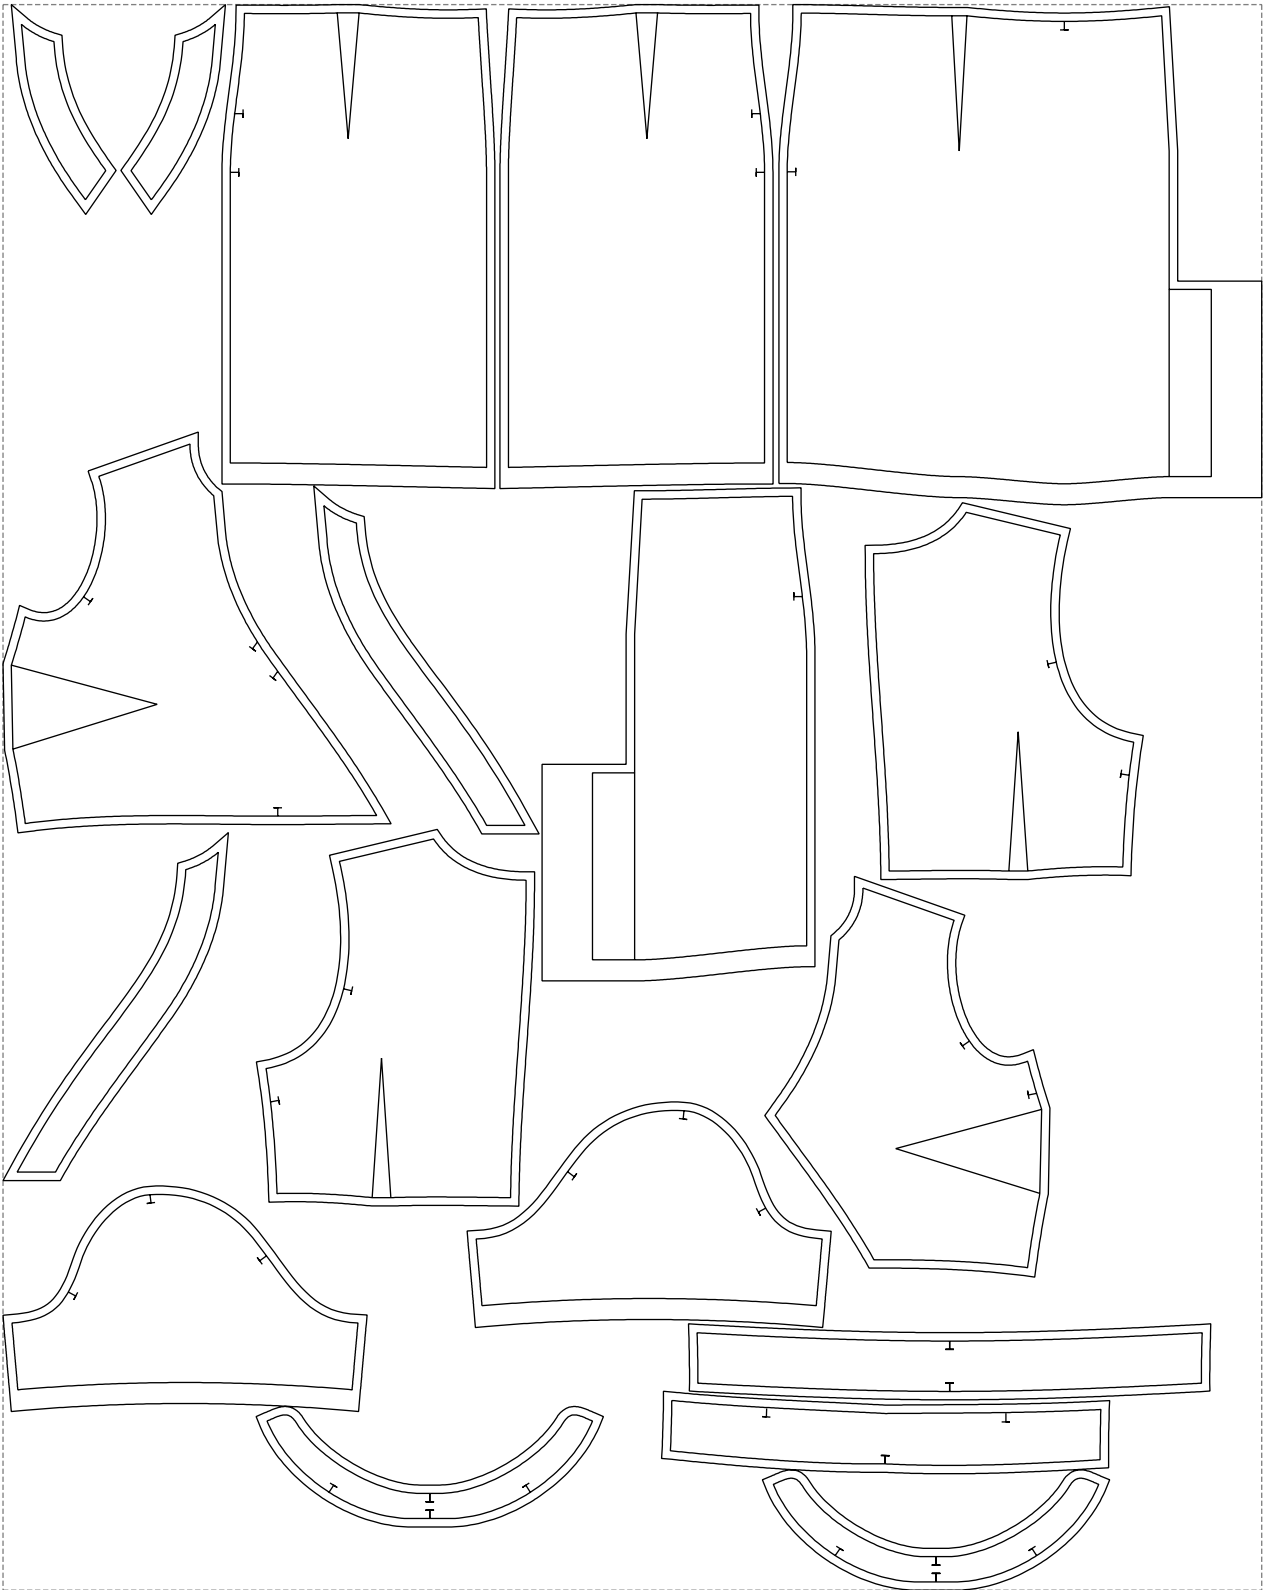

Not for print

Paper size: A4, size:1399.00 x1376.64 mm

# Example

size:1499.00 x1888.89 mm

Maneken =1 ver.0

rz\_1=170

rz\_16=116

rz\_17=100

rz\_18=98.8

rz\_19=124

rz\_20=121

---

. . . . .  
. . . . .  
. . . . .