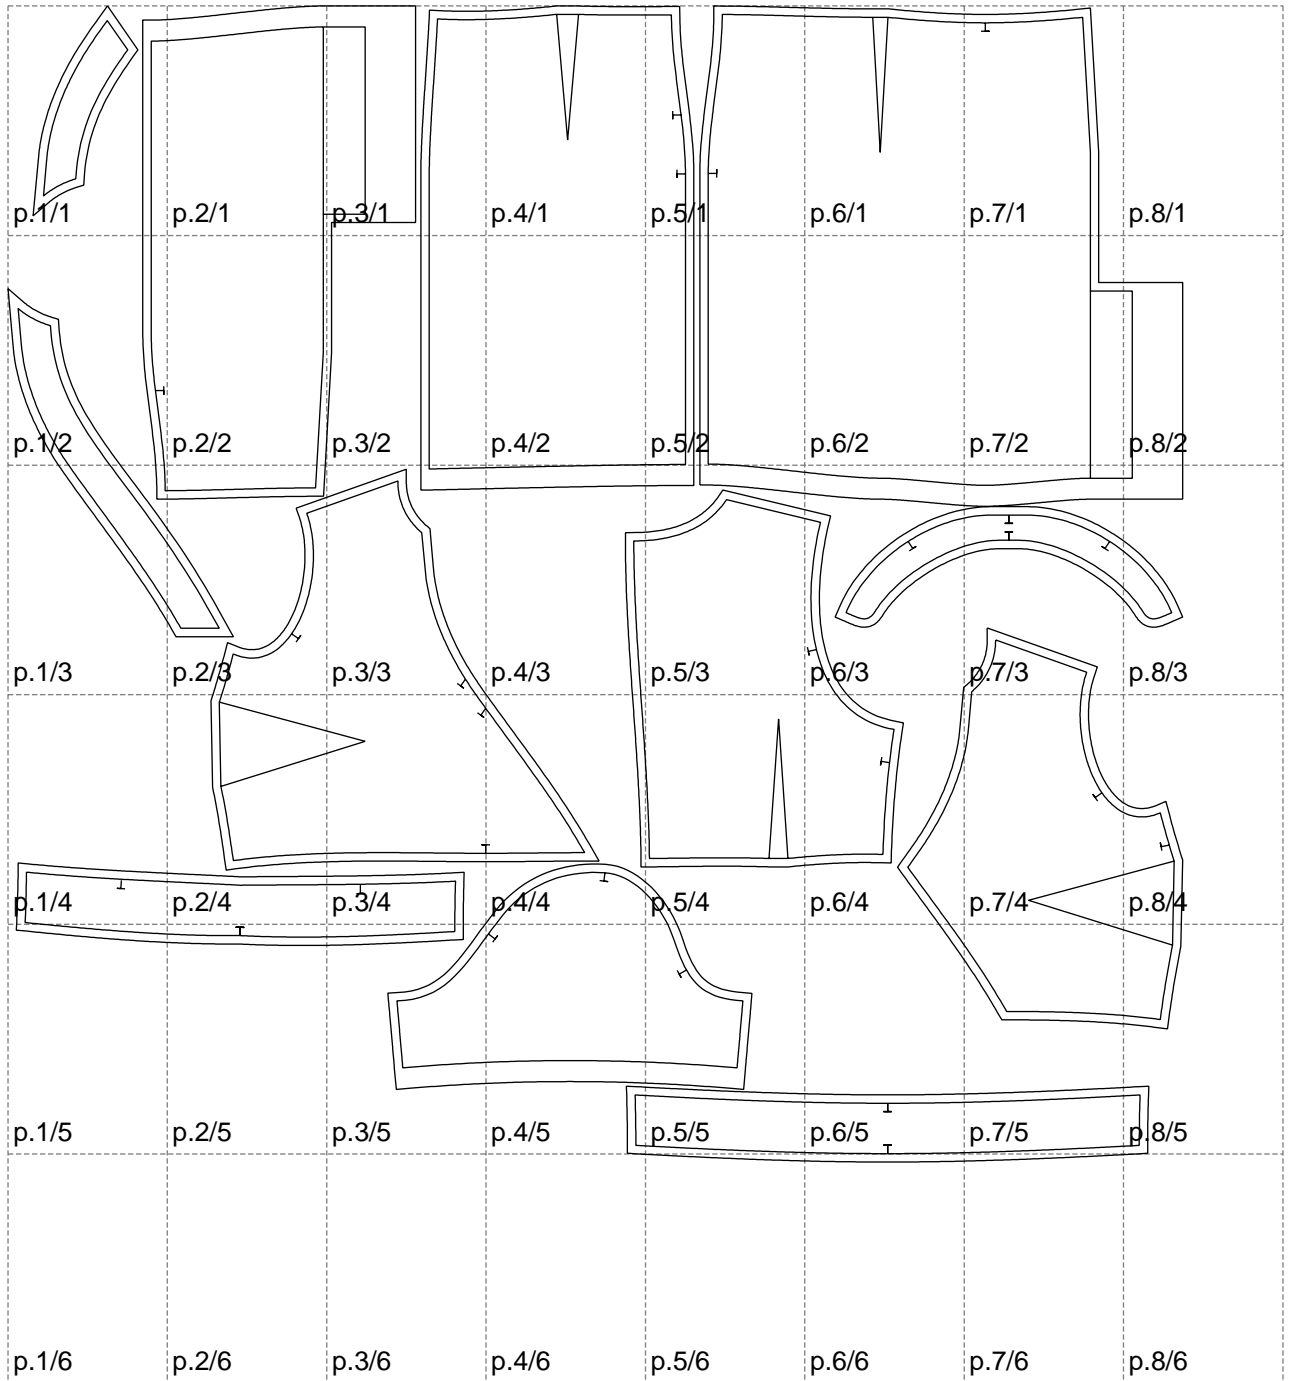

Not for print

Paper size: A4, size:1399.00 x1376.64 mm

# Example

size:1499.00 x1888.89 mm

Maneken =1 ver.0

rz\_1=170

rz\_16=116

rz\_17=100

rz\_18=98.8

rz\_19=124

rz\_20=121

---

. . . . .  
. . . . .  
. . . . .