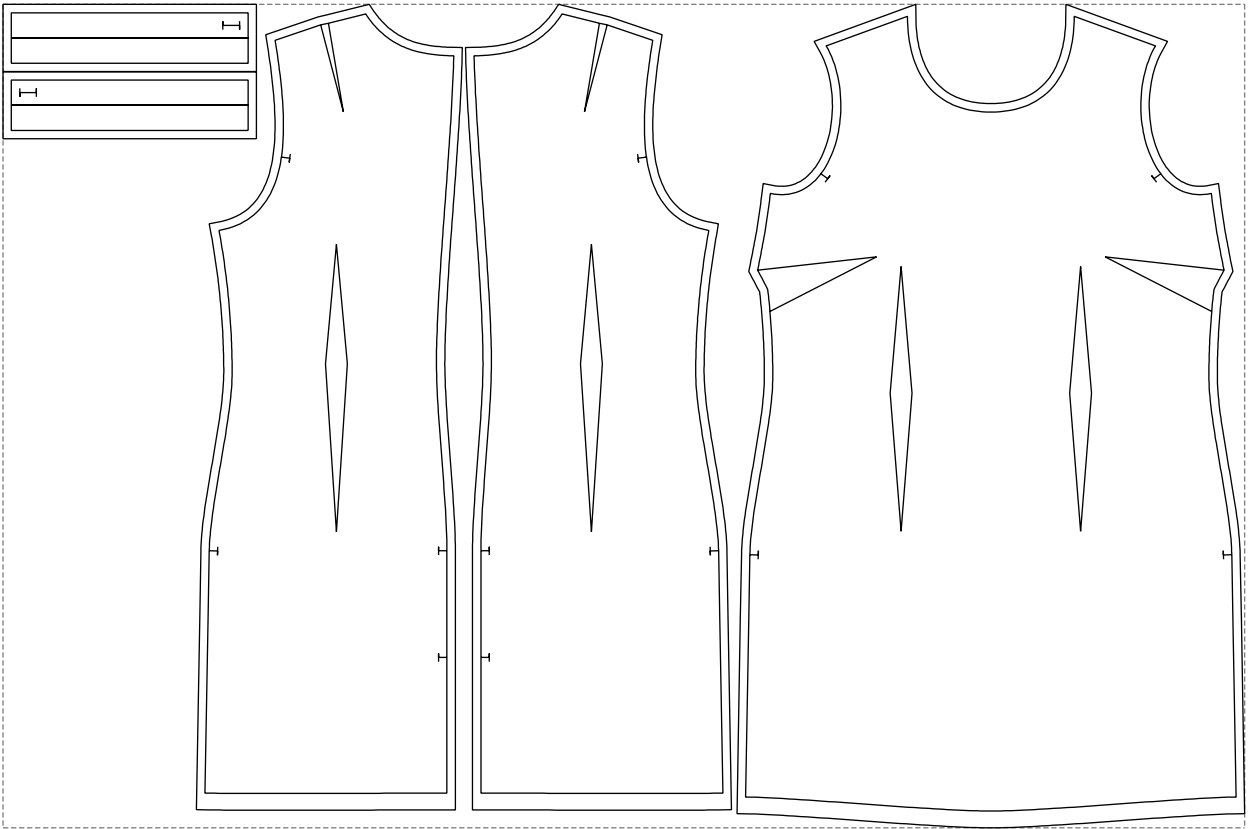

# Example

size:1478.88 x980.73 mm

Maneken =1 ver.0

rz\_1=170

rz\_16=100

rz\_17=85.4

rz\_18=80.2

rz\_19=108

rz\_20=105.4

---

. . . . .  
. . . . .  
. . . . .