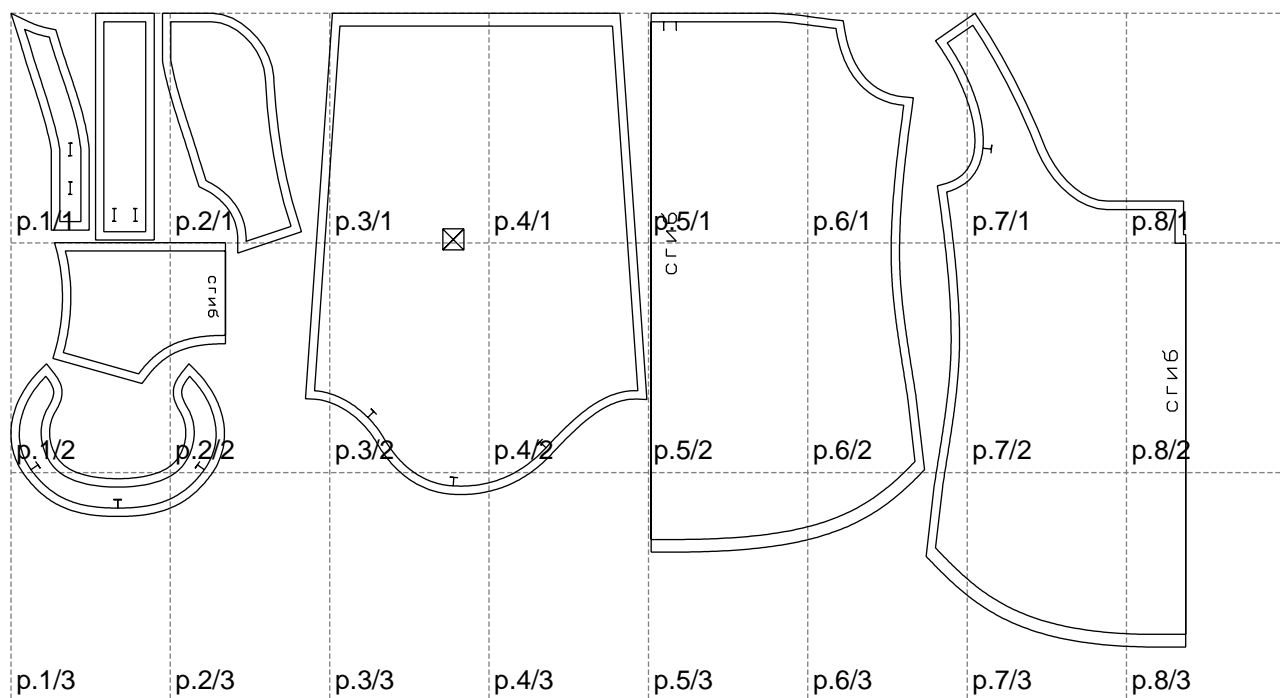

Not for print

Paper size: A4, size:1399.00 x754.51 mm

# Example

size:1499.00 x1198.48 mm

Maneken =1 ver.0

rz\_1=170

rz\_16=92

rz\_17=78.8

rz\_18=71.8

rz\_19=100

rz\_20=98.1

---

. . . . .  
. . . . .  
. . . . .