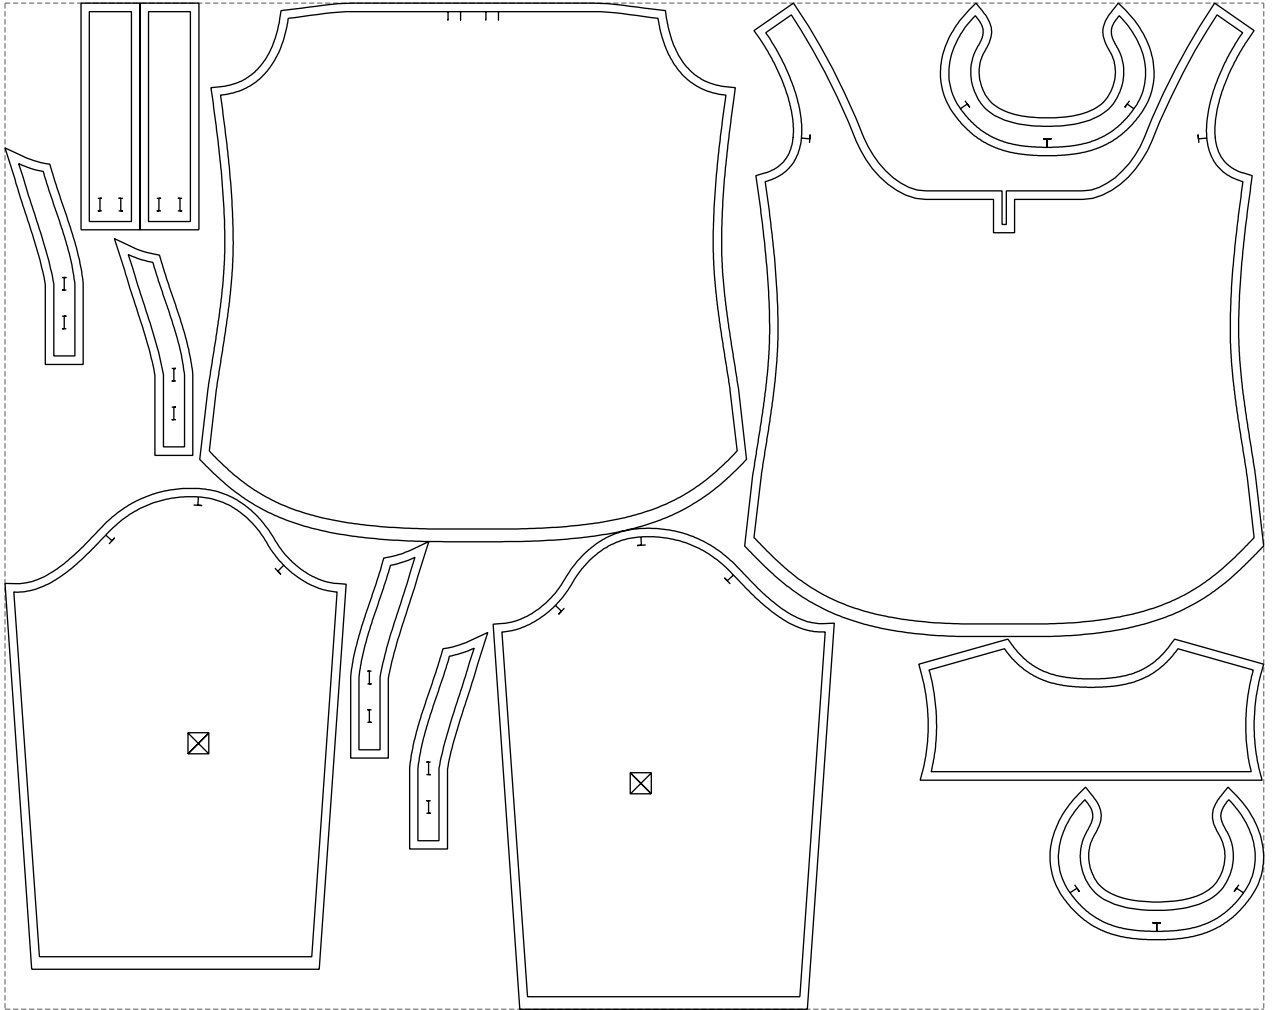

Not for print

Paper size: A4, size:1399.00 x754.51 mm

# Example

size:1499.00 x1198.48 mm

Maneken =1 ver.0

rz\_1=170

rz\_16=92

rz\_17=78.8

rz\_18=71.8

rz\_19=100