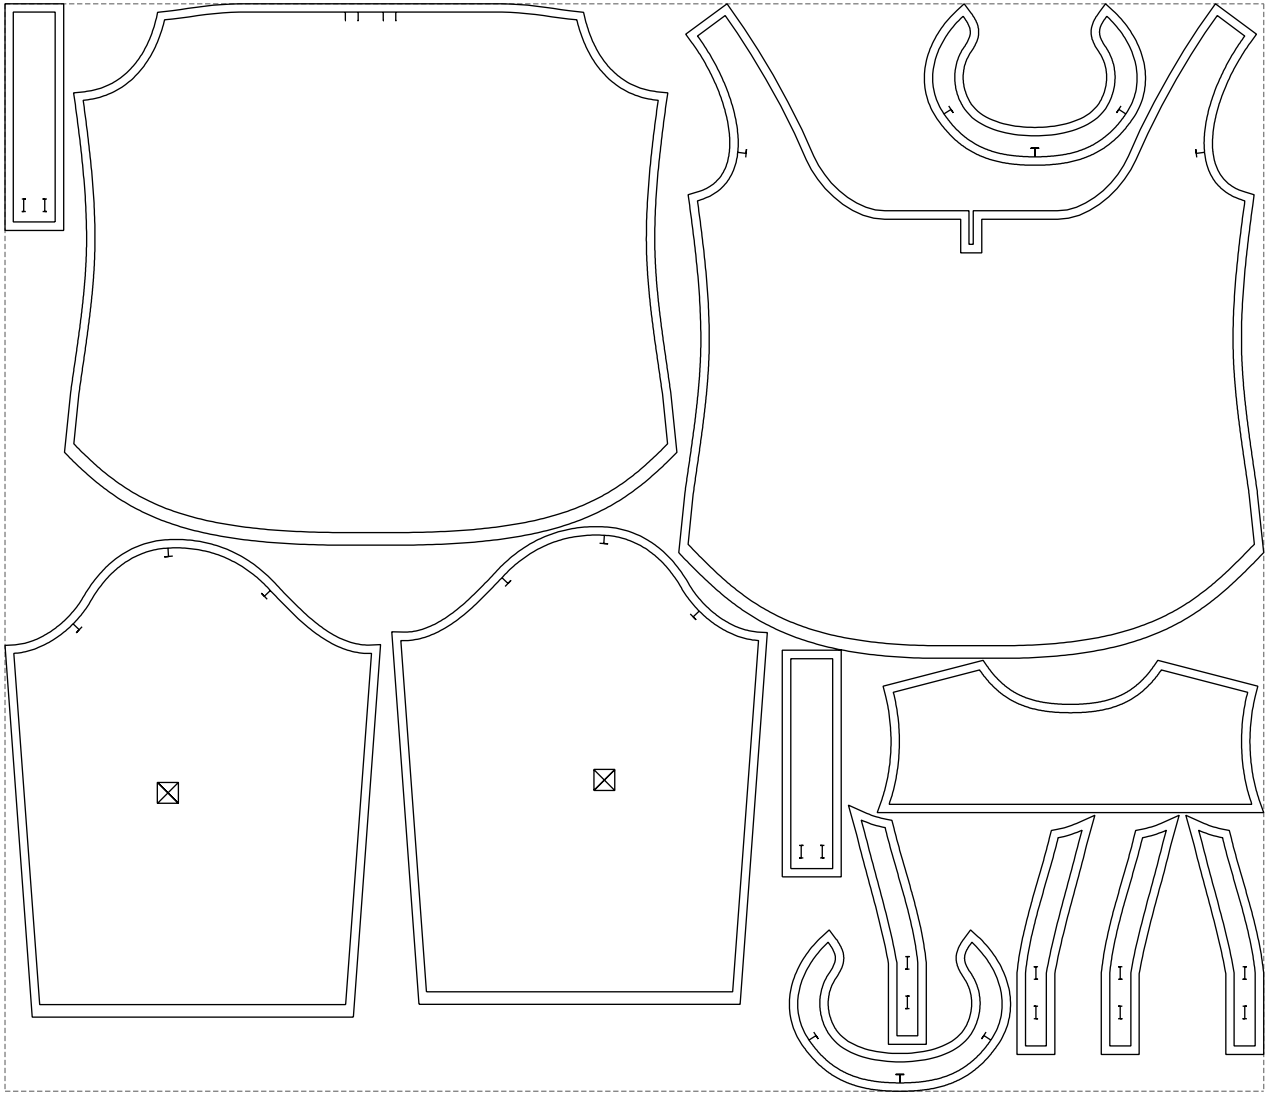

Not for print

Paper size: A4, size:1399.00 x779.58 mm

# Example

size:1499.00 x1295.44 mm

Maneken =1 ver.0

rz\_1=170

rz\_16=108

rz\_17=92.5

rz\_18=89.2

rz\_19=116