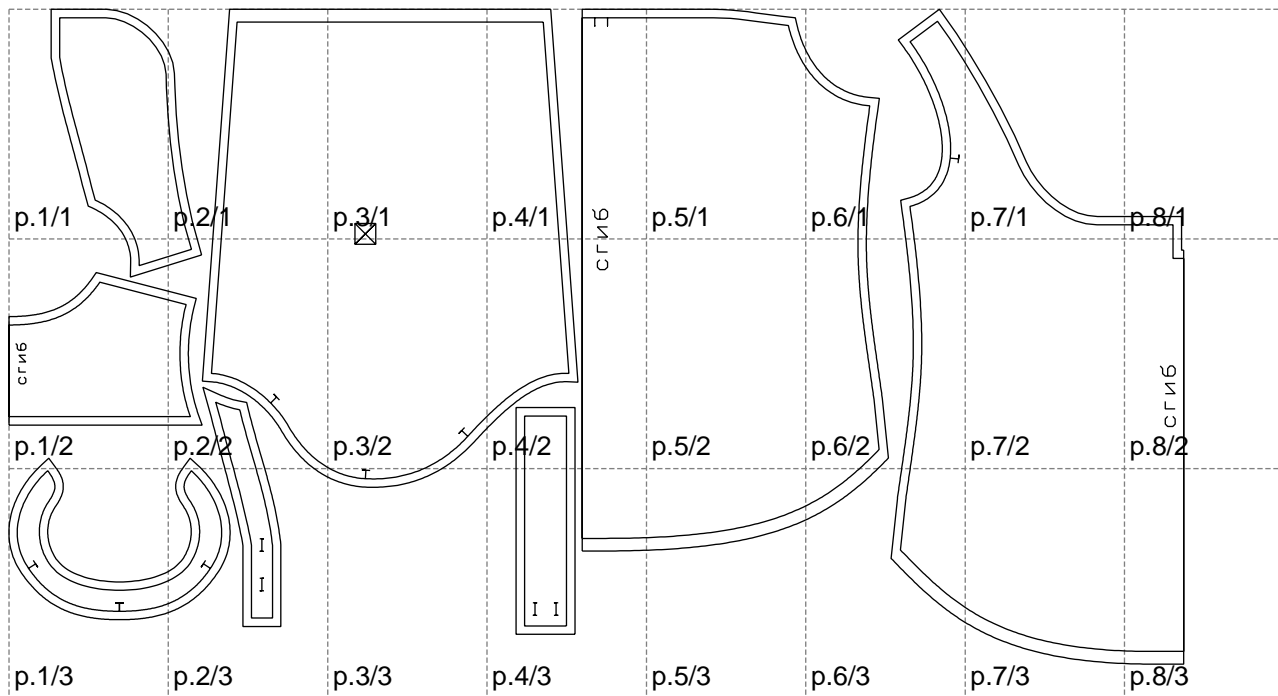

Not for print

Paper size: A4, size:1399.00 x779.58 mm

# Example

size:1499.00 x1295.44 mm

Maneken =1 ver.0

rz\_1=170

rz\_16=108

rz\_17=92.5

rz\_18=89.2

rz\_19=116

rz\_20=113

---

. . . . .  
. . . . .  
. . . . .