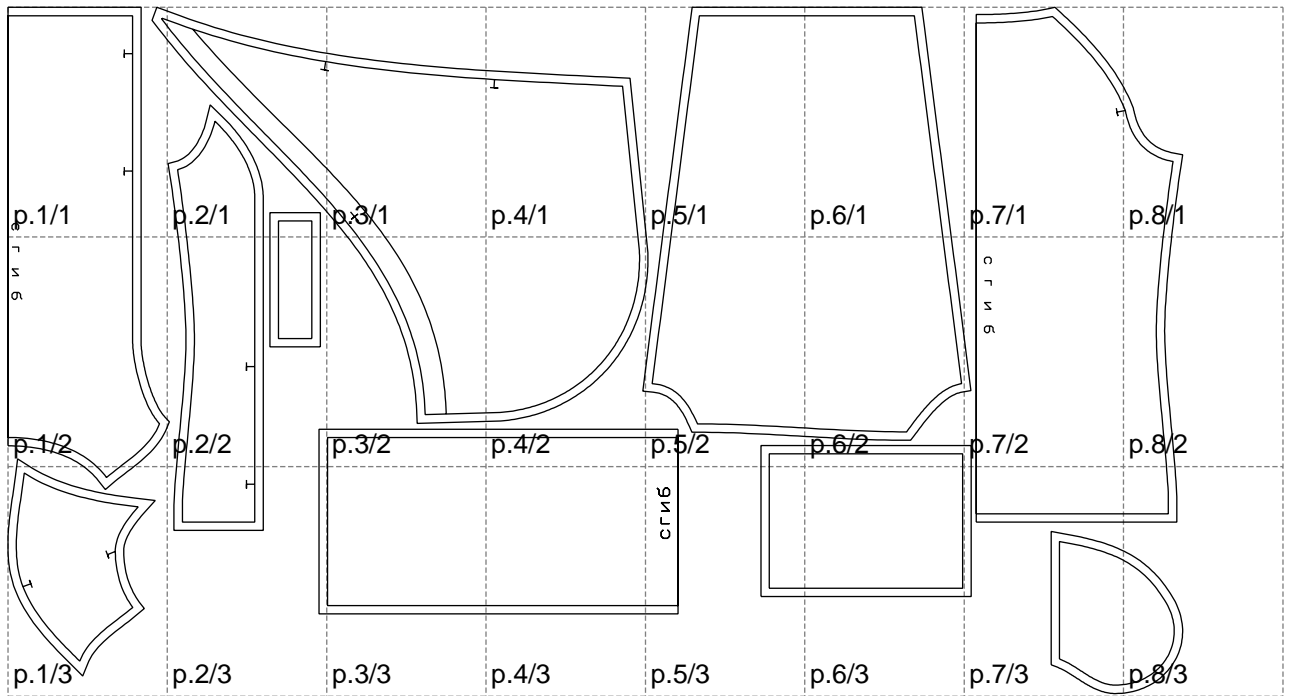

Not for print

Paper size: A4, size:1399.00 x817.09 mm

# Example

size:1499.00 x2064.50 mm

Maneken =1 ver.0

rz\_1=170

rz\_16=88

rz\_17=75.6

rz\_18=67.6

rz\_19=96

rz\_20=94.6

---

. . . . .  
. . . . .  
. . . . .