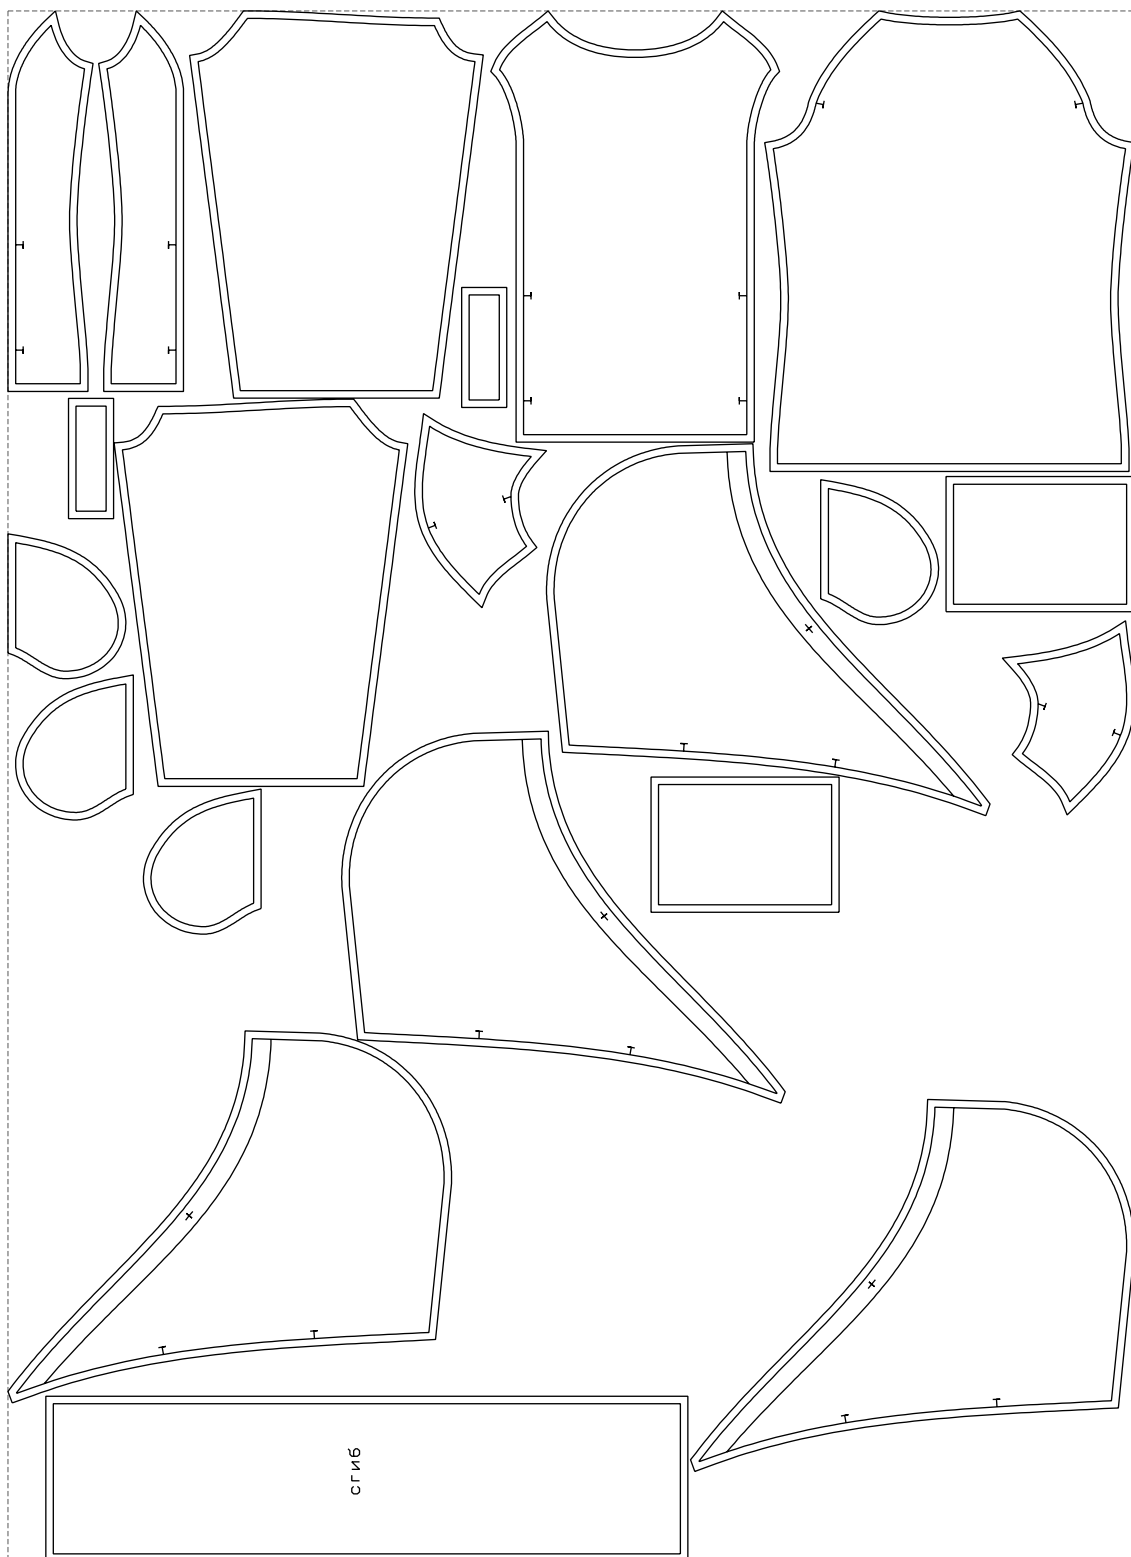

Not for print

Paper size: A4, size:1399.00 x817.09 mm

# Example

size:1499.00 x2064.50 mm

Maneken =1 ver.0

rz\_1=170

rz\_16=88

rz\_17=75.6

rz\_18=67.6

rz\_19=96

rz\_20=94.6

---

. . . . .  
. . . . .  
. . . . .