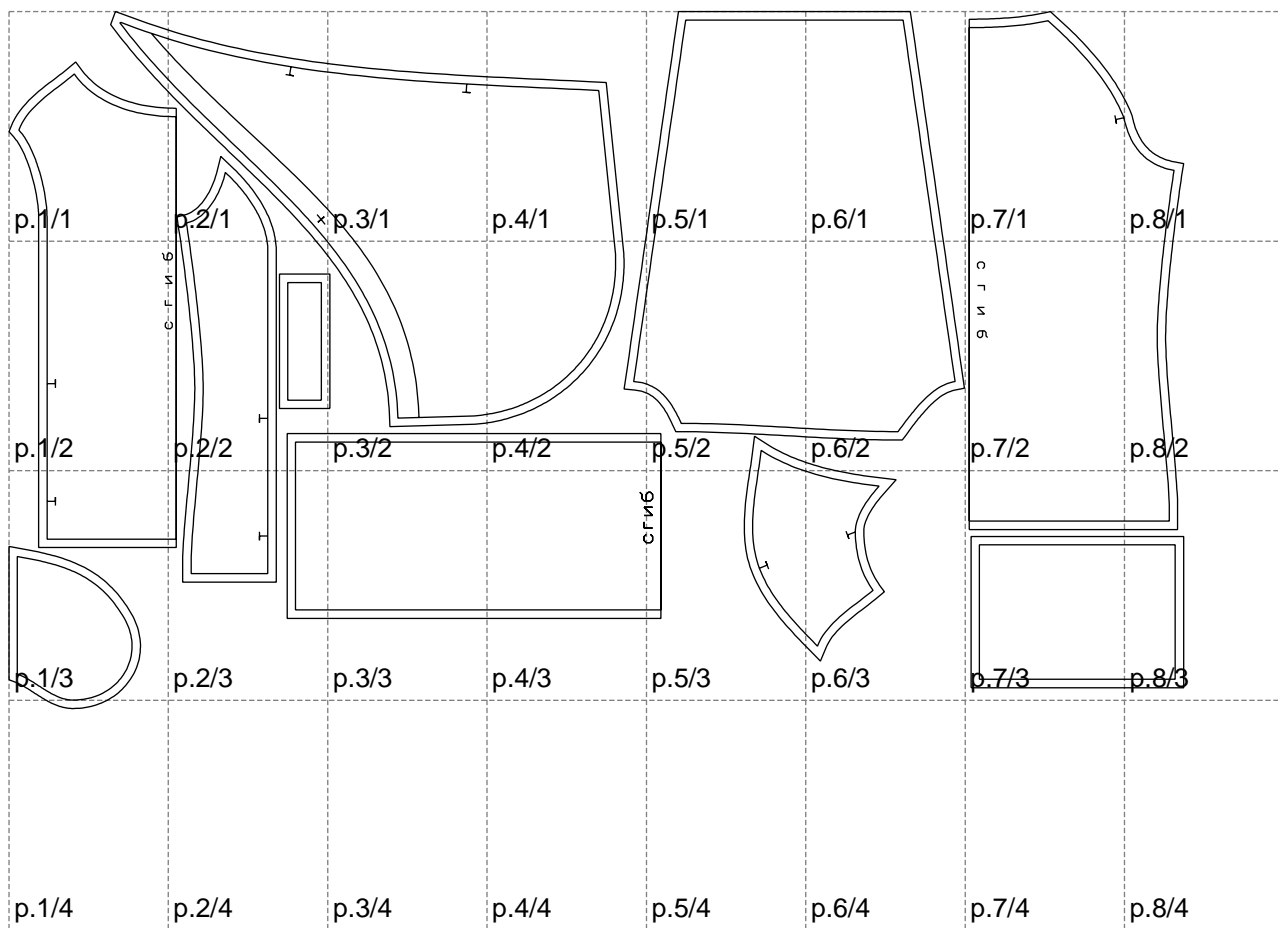

Not for print

Paper size: A4, size:1399.00 x829.88 mm

# Example

size:1499.00 x2232.43 mm

Maneken =1 ver.0

rz\_1=170

rz\_16=92

rz\_17=78.8

rz\_18=71.8

rz\_19=100

rz\_20=98.1

---

. . . . .  
. . . . .  
. . . . .