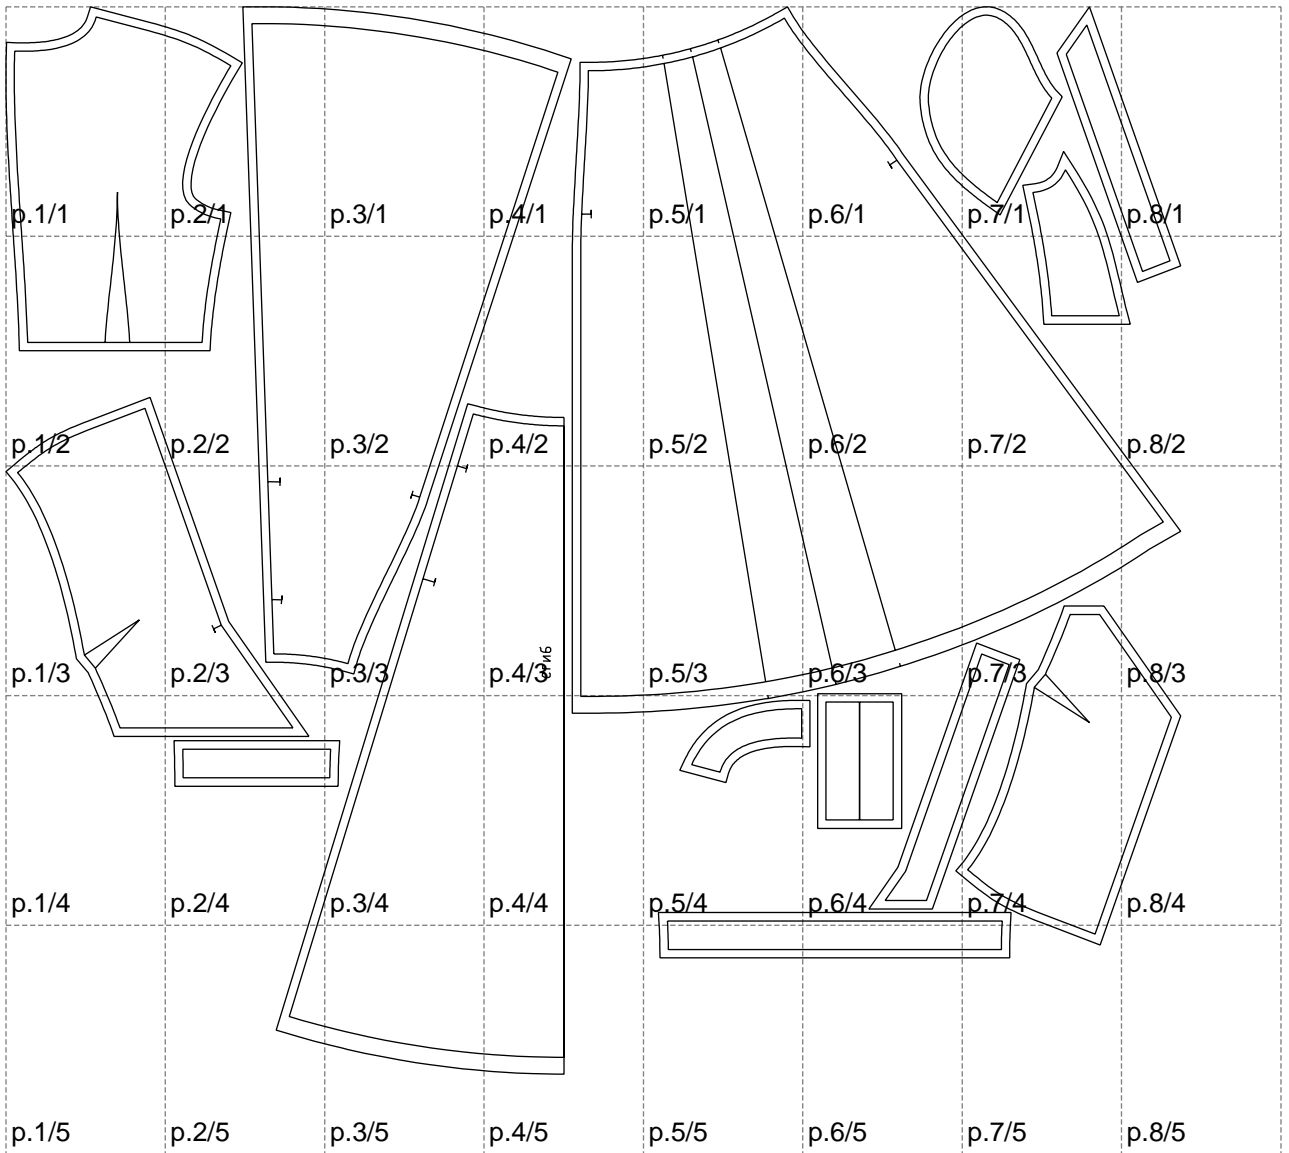

Not for print

Paper size: A4, size:1399.00 x1271.02 mm

# Example

size:1499.00 x2007.28 mm

Maneken =1 ver.0

rz\_1=170

rz\_16=88

rz\_17=75.6

rz\_18=67.6

rz\_19=96

rz\_20=94.6

---

. . . . .  
. . . . .  
. . . . .