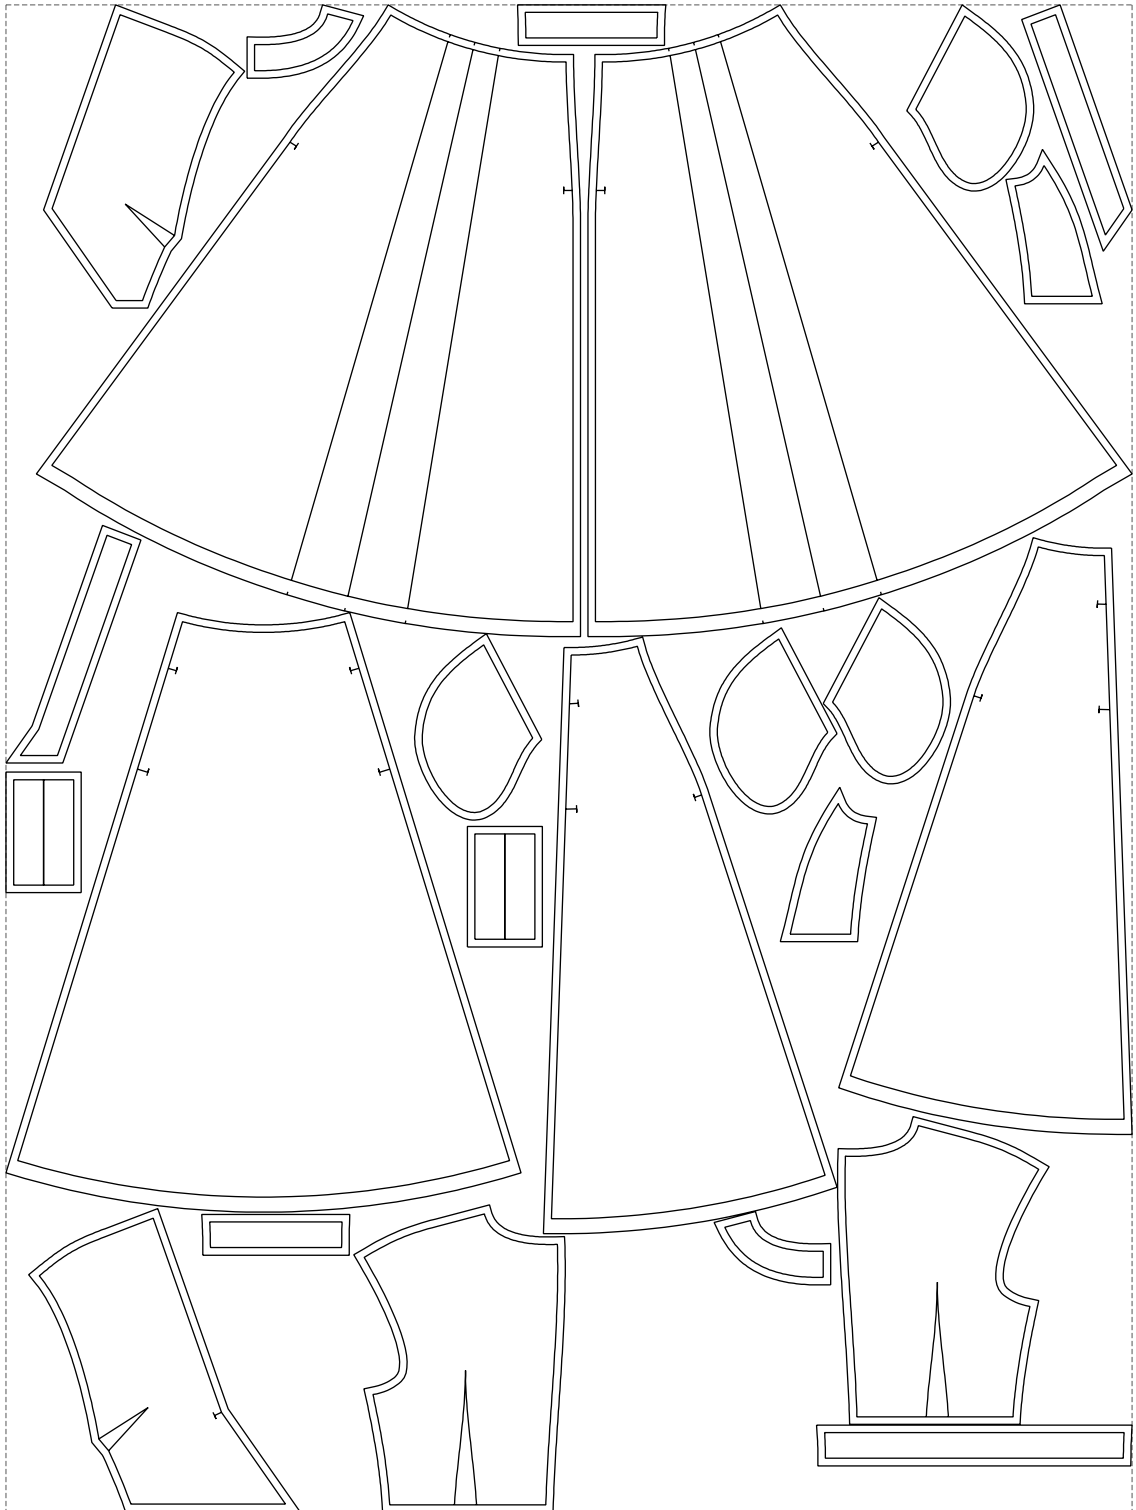

Not for print

Paper size: A4, size:1399.00 x1271.02 mm

# Example

size:1499.00 x2007.28 mm

Maneken =1 ver.0

rz\_1=170

rz\_16=88

rz\_17=75.6

rz\_18=67.6

rz\_19=96

rz\_20=94.6

---

. . . . .  
. . . . .  
. . . . .