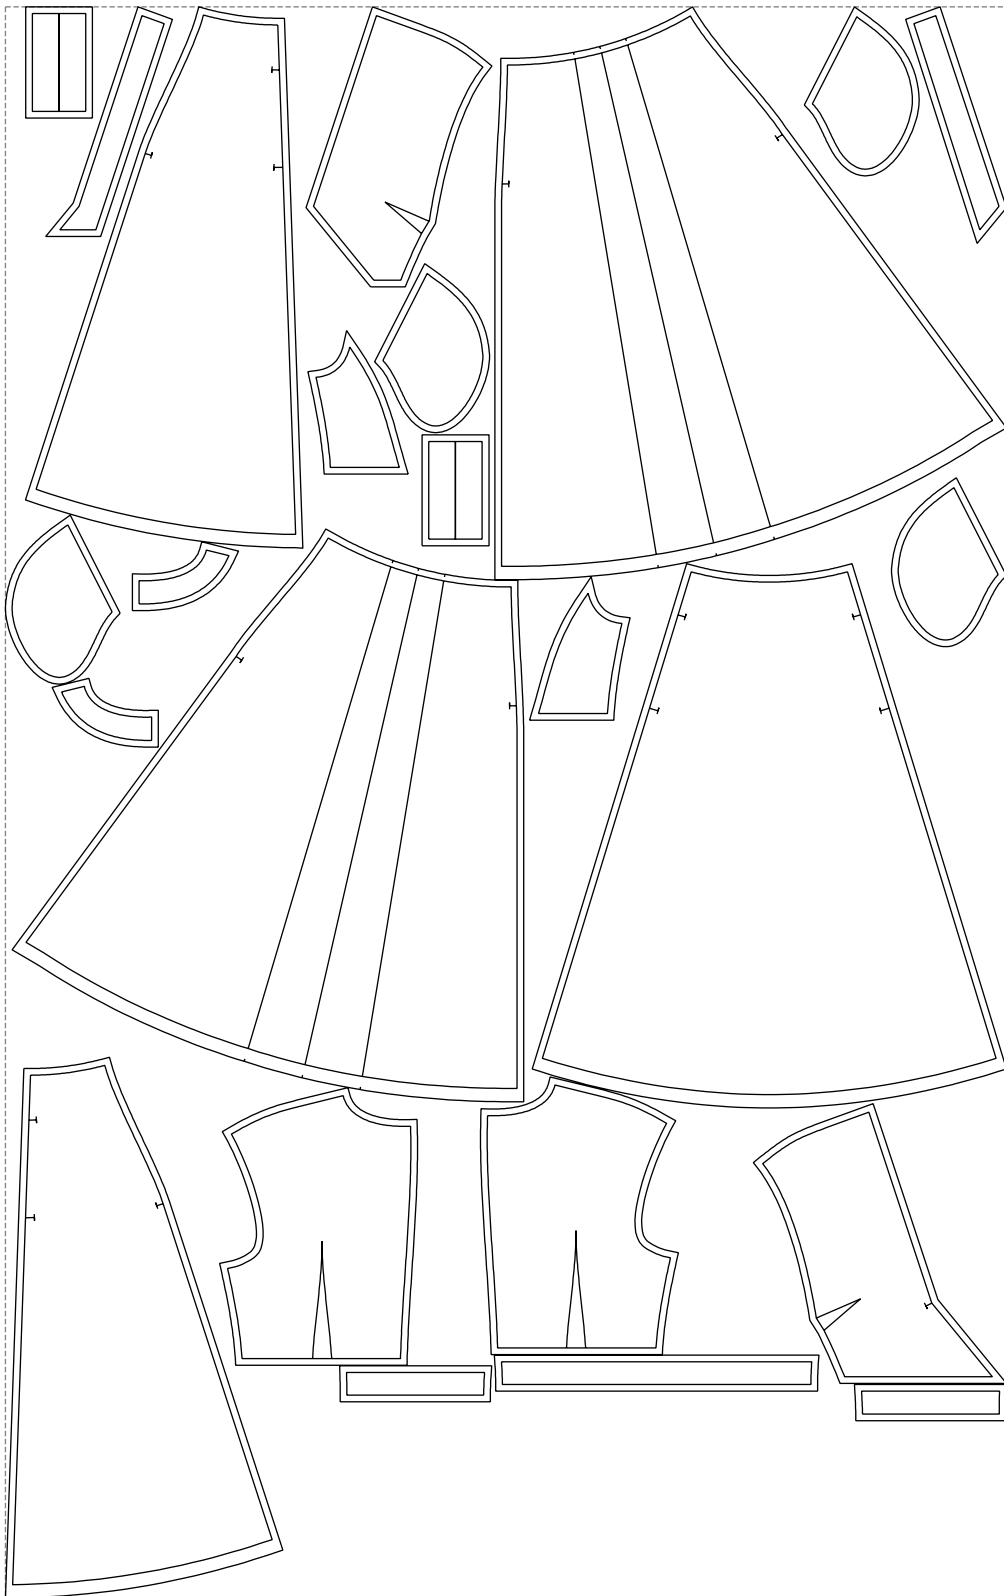

Not for print

Paper size: A4, size:1399.00 x1306.51 mm

# Example

size:1499.00 x2383.87 mm

Maneken =1 ver.0

rz\_1=170

rz\_16=100

rz\_17=85.4

rz\_18=80.2

rz\_19=108

rz\_20=105.4

---

. . . . .  
. . . . .  
. . . . .