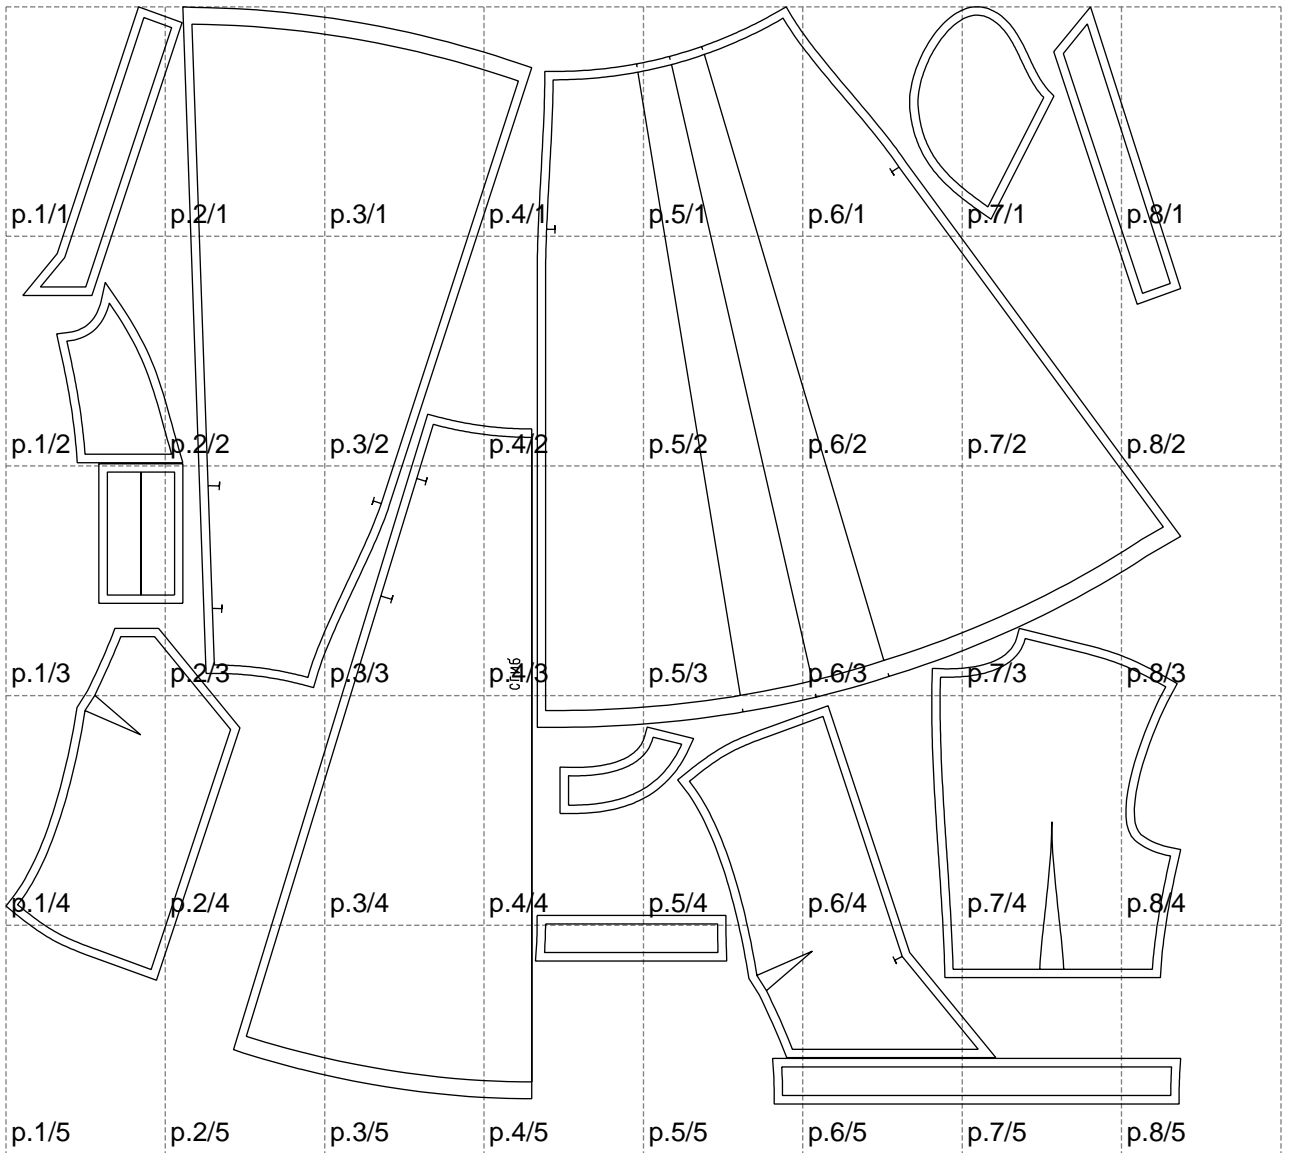

Not for print

Paper size: A4, size:1399.00 x1306.51 mm

# Example

size:1499.00 x2383.87 mm

Maneken =1 ver.0

rz\_1=170

rz\_16=100

rz\_17=85.4

rz\_18=80.2

rz\_19=108

rz\_20=105.4

---

. . . . .  
. . . . .  
. . . . .