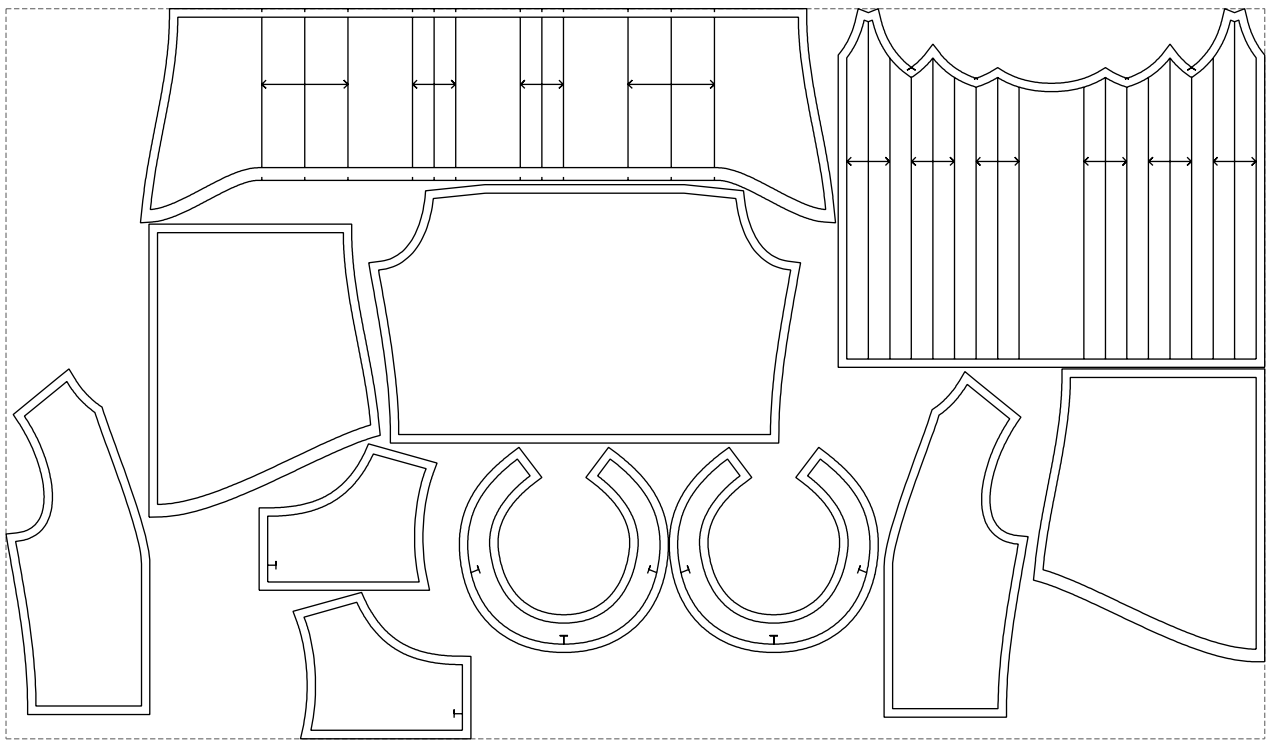

Not for print

Paper size: A4, size:1399.00 x554.75 mm

# Example

size:1499.00 x869.58 mm

Maneken =1 ver.0

rz\_1=170

rz\_16=88

rz\_17=75.6

rz\_18=67.6

rz\_19=96

rz\_20=94.6

---

. . . . .  
. . . . .  
. . . . .