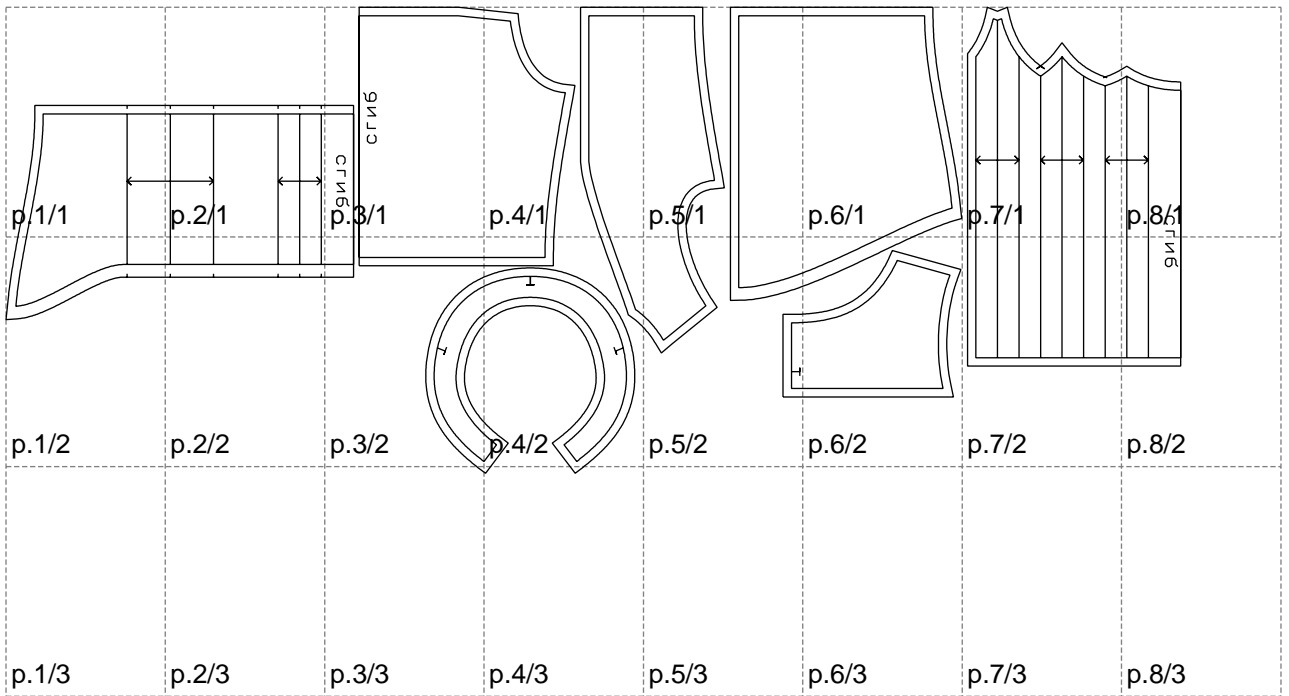

Not for print

Paper size: A4, size:1399.00 x554.75 mm

# Example

size:1499.00 x869.58 mm

Maneken =1 ver.0

rz\_1=170

rz\_16=88

rz\_17=75.6

rz\_18=67.6

rz\_19=96

rz\_20=94.6

---

. . . . .  
. . . . .  
. . . . .