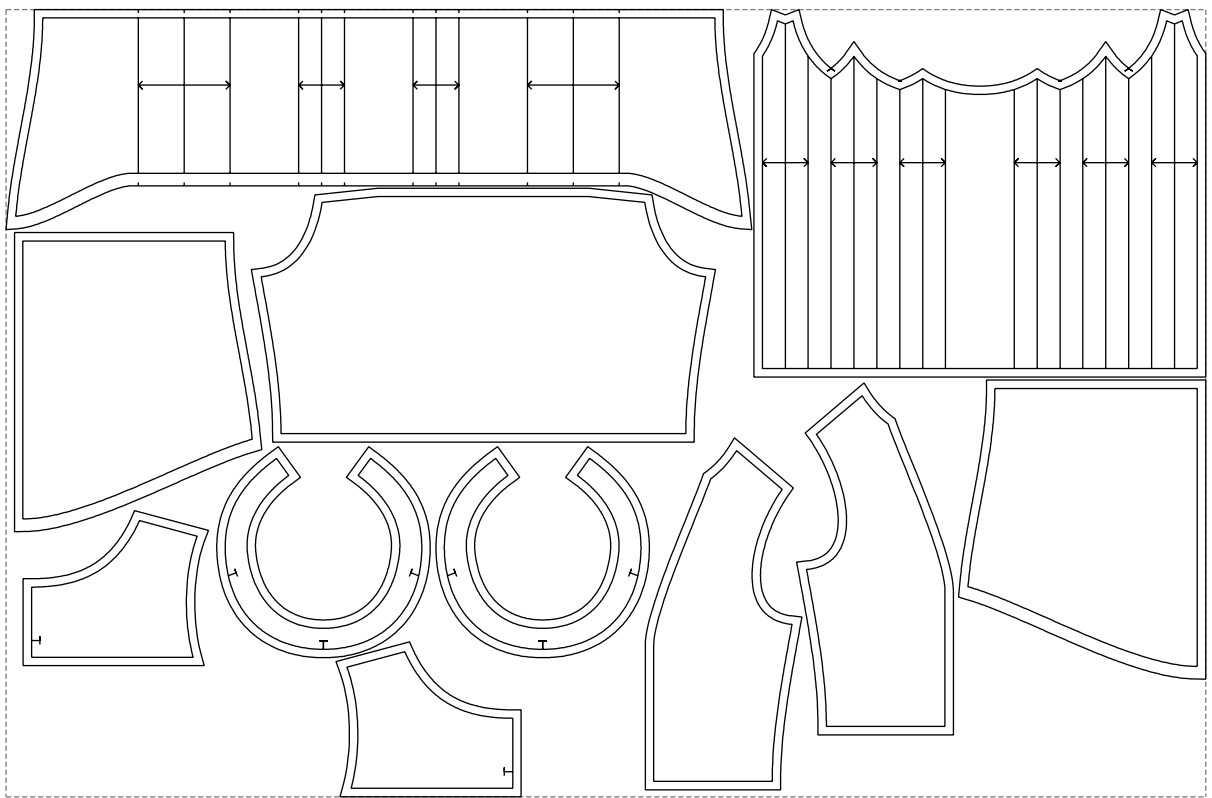

Not for print

Paper size: A4, size:1308.62 x515.24 mm

# Example

size:1428.90 x937.71 mm

Maneken =1 ver.0

rz\_1=170

rz\_16=96

rz\_17=82

rz\_18=76

rz\_19=104

rz\_20=101.8

---

. . . . .  
. . . . .  
. . . . .