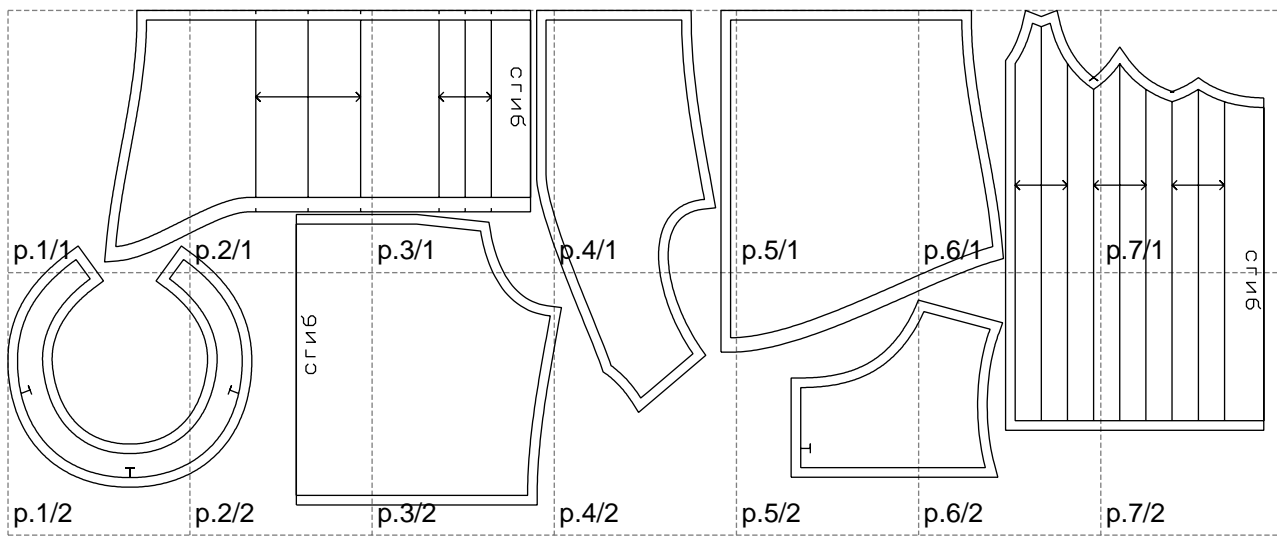

Not for print

Paper size: A4, size:1308.62 x515.24 mm

# Example

size:1428.90 x937.71 mm

Maneken =1 ver.0

rz\_1=170

rz\_16=96

rz\_17=82

rz\_18=76

rz\_19=104

rz\_20=101.8

---

. . . . .  
. . . . .  
. . . . .