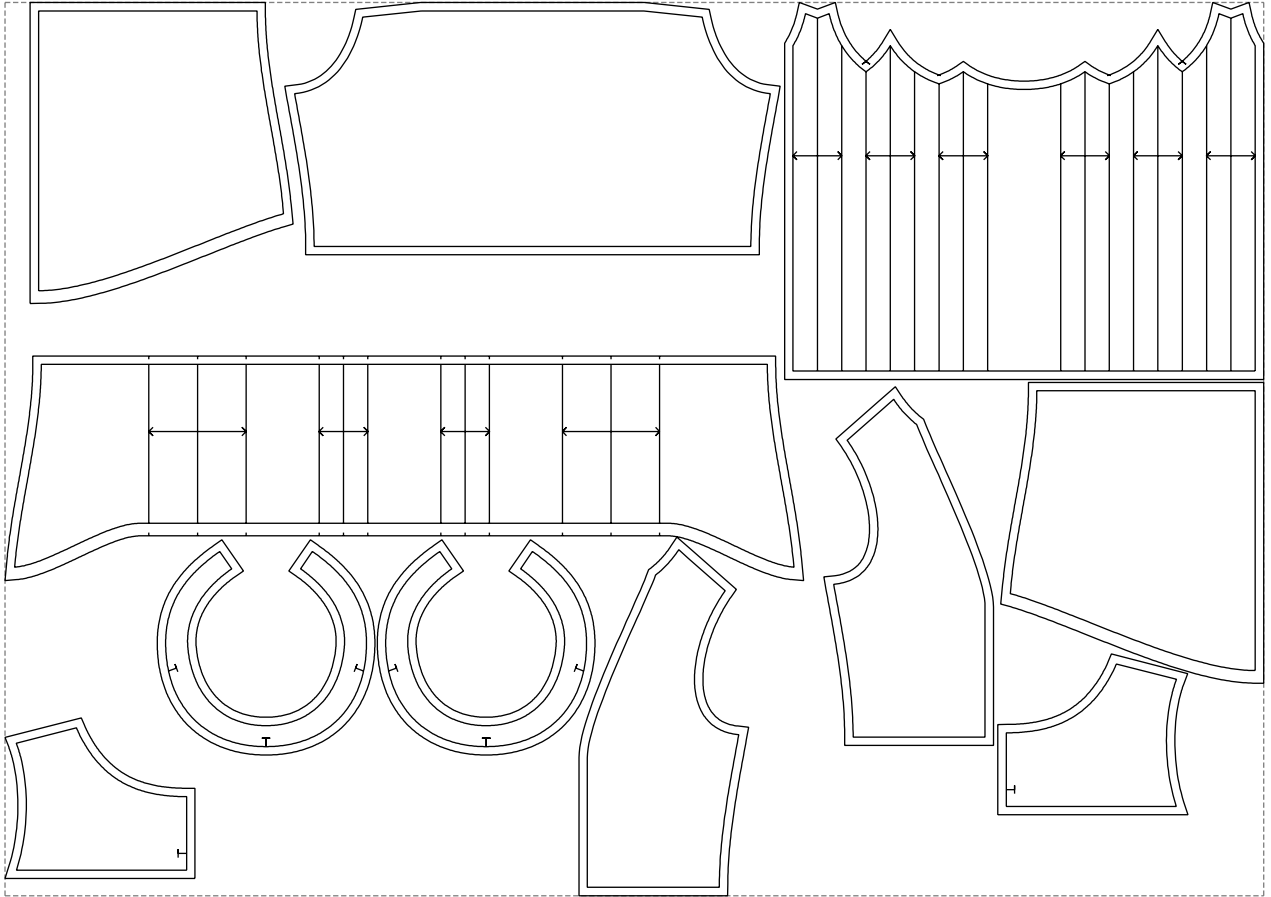

Not for print

Paper size: A4, size:1399.00 x516.90 mm

# Example

size:1499.00 x1064.01 mm

Maneken =1 ver.0

rz\_1=170

rz\_16=104

rz\_17=88.9

rz\_18=84.4

rz\_19=112