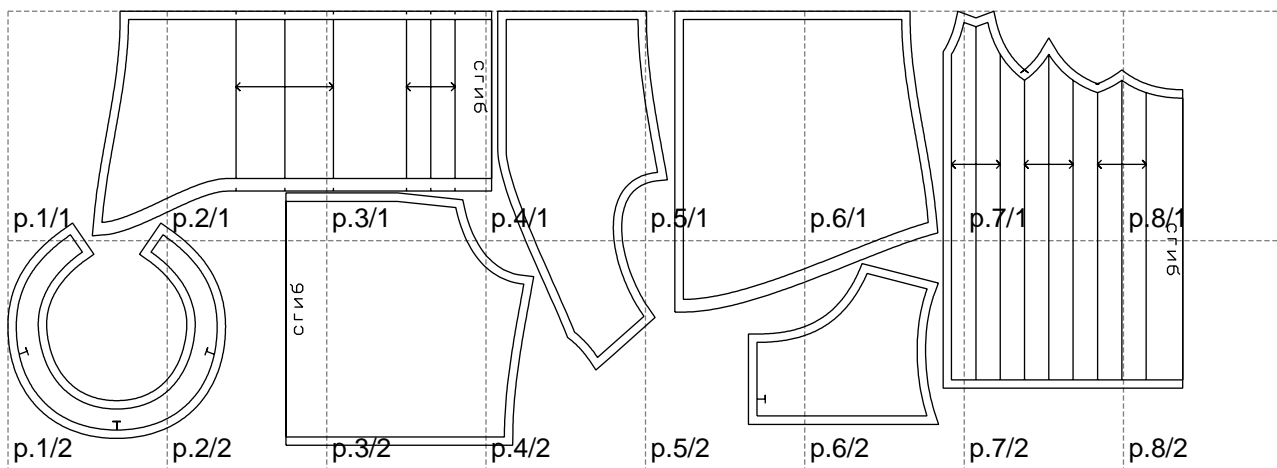

Not for print

Paper size: A4, size:1399.00 x516.90 mm

# Example

size:1499.00 x1064.01 mm

Maneken =1 ver.0

rz\_1=170

rz\_16=104

rz\_17=88.9

rz\_18=84.4

rz\_19=112

rz\_20=109.3

---

. . . . .  
. . . . .  
. . . . .