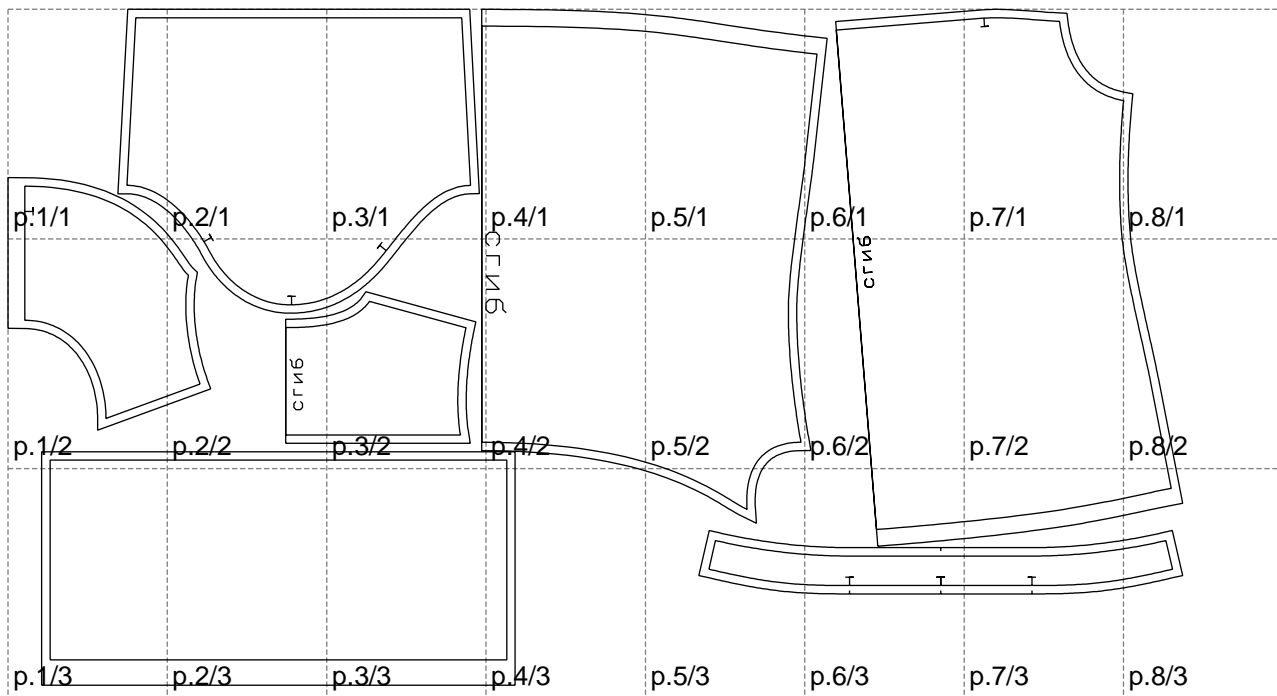

Not for print

Paper size: A4, size:1399.00 x804.74 mm

# Example

size:1499.00 x1584.00 mm

Maneken =1 ver.0

rz\_1=170

rz\_16=96

rz\_17=82

rz\_18=76

rz\_19=104

rz\_20=101.8

---

. . . . .  
. . . . .  
. . . . .