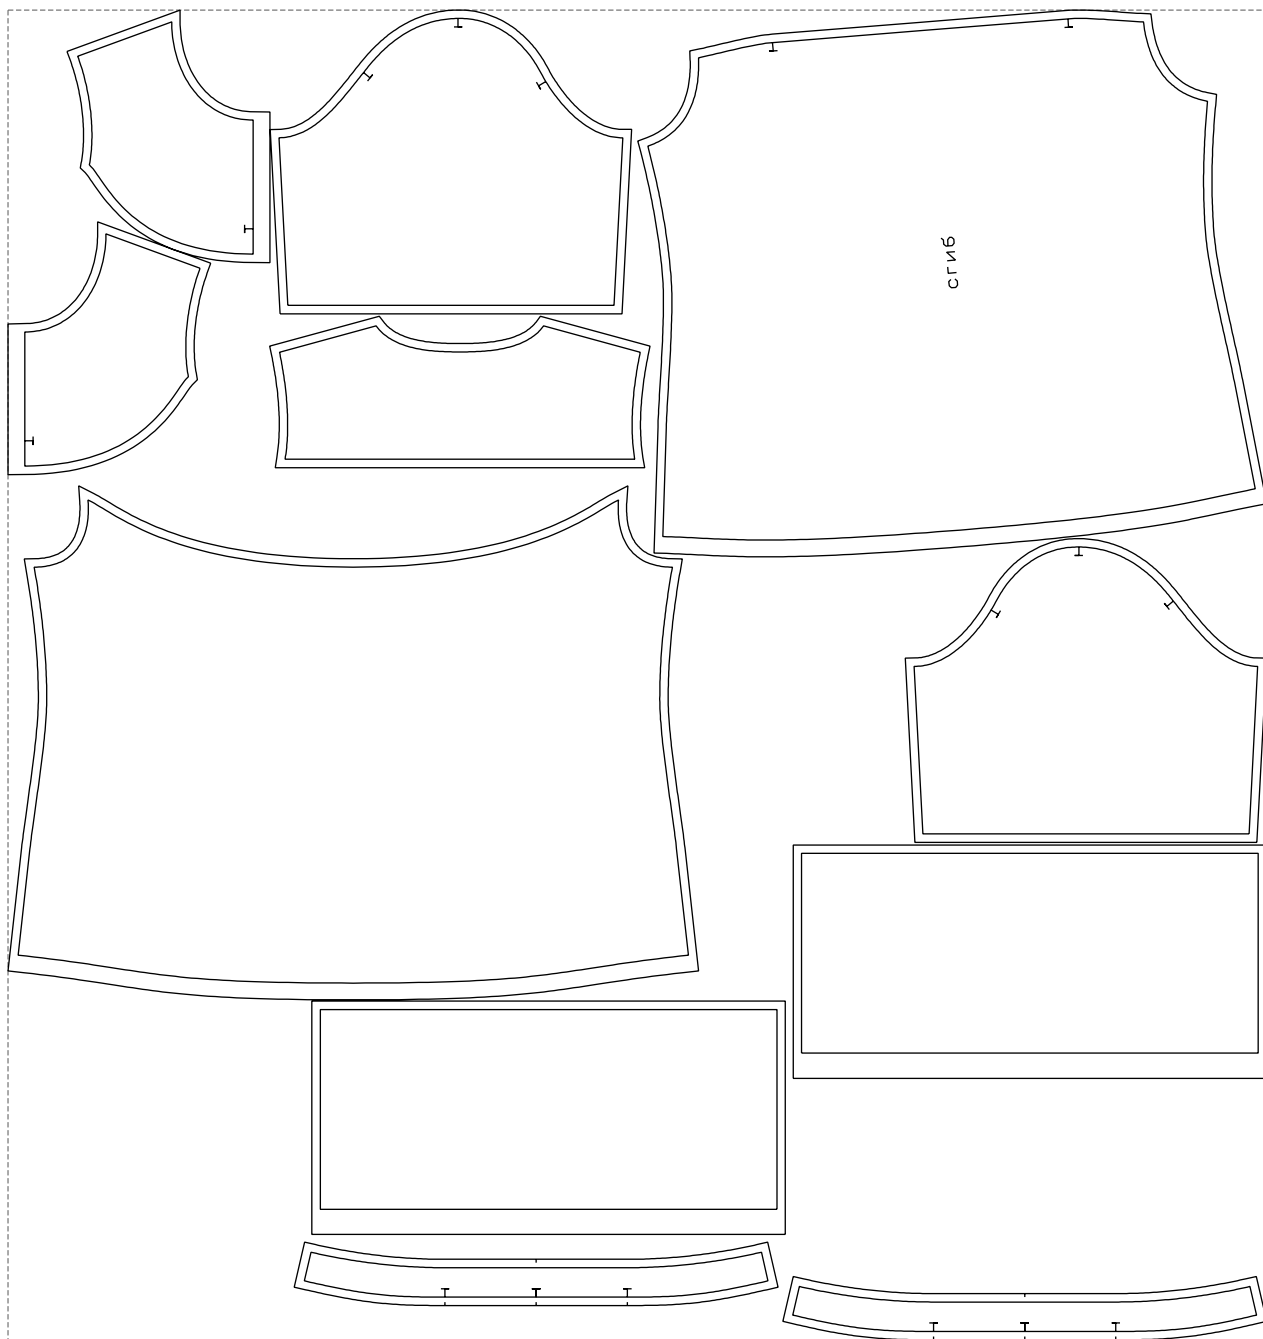

Not for print

Paper size: A4, size:1399.00 x804.74 mm

# Example

size:1499.00 x1584.00 mm

Maneken =1 ver.0

rz\_1=170

rz\_16=96

rz\_17=82

rz\_18=76

rz\_19=104

rz\_20=101.8

---

. . . . .  
. . . . .  
. . . . .