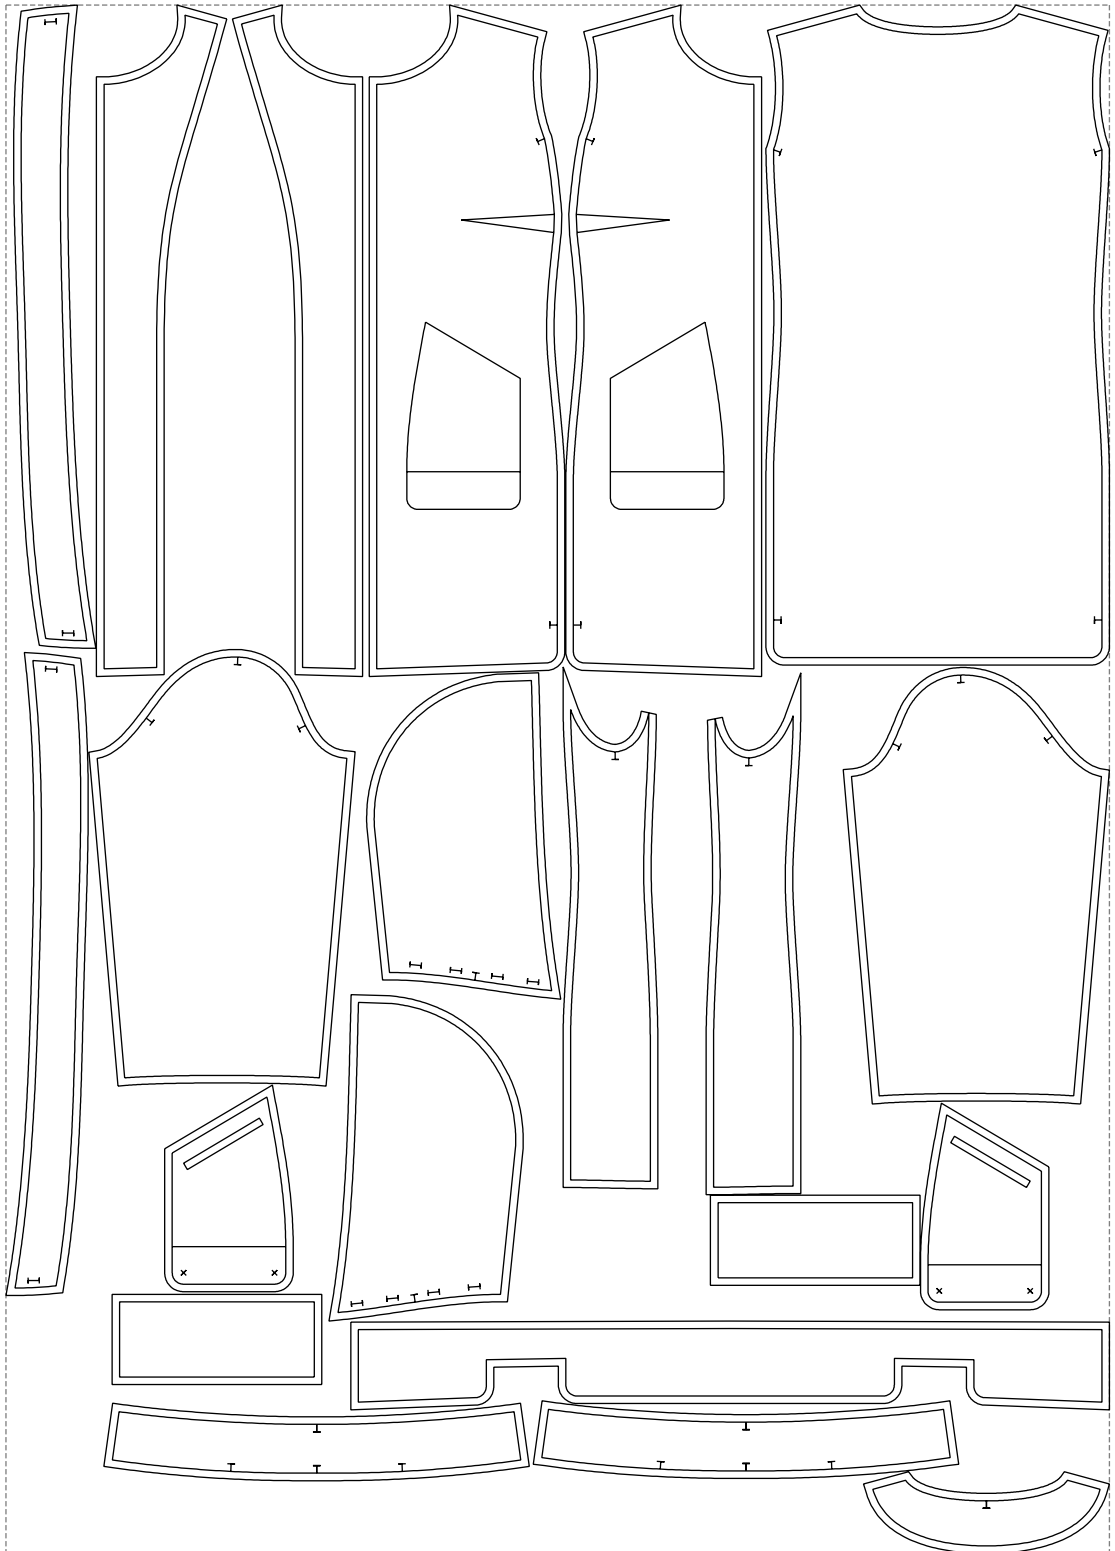

Not for print

Paper size: A4, size:1388.98 x1441.52 mm

# Example

size:1468.79 x2061.46 mm

Maneken =1 ver.0

rz\_1=170

rz\_16=92

rz\_17=78.8

rz\_18=71.8

rz\_19=100