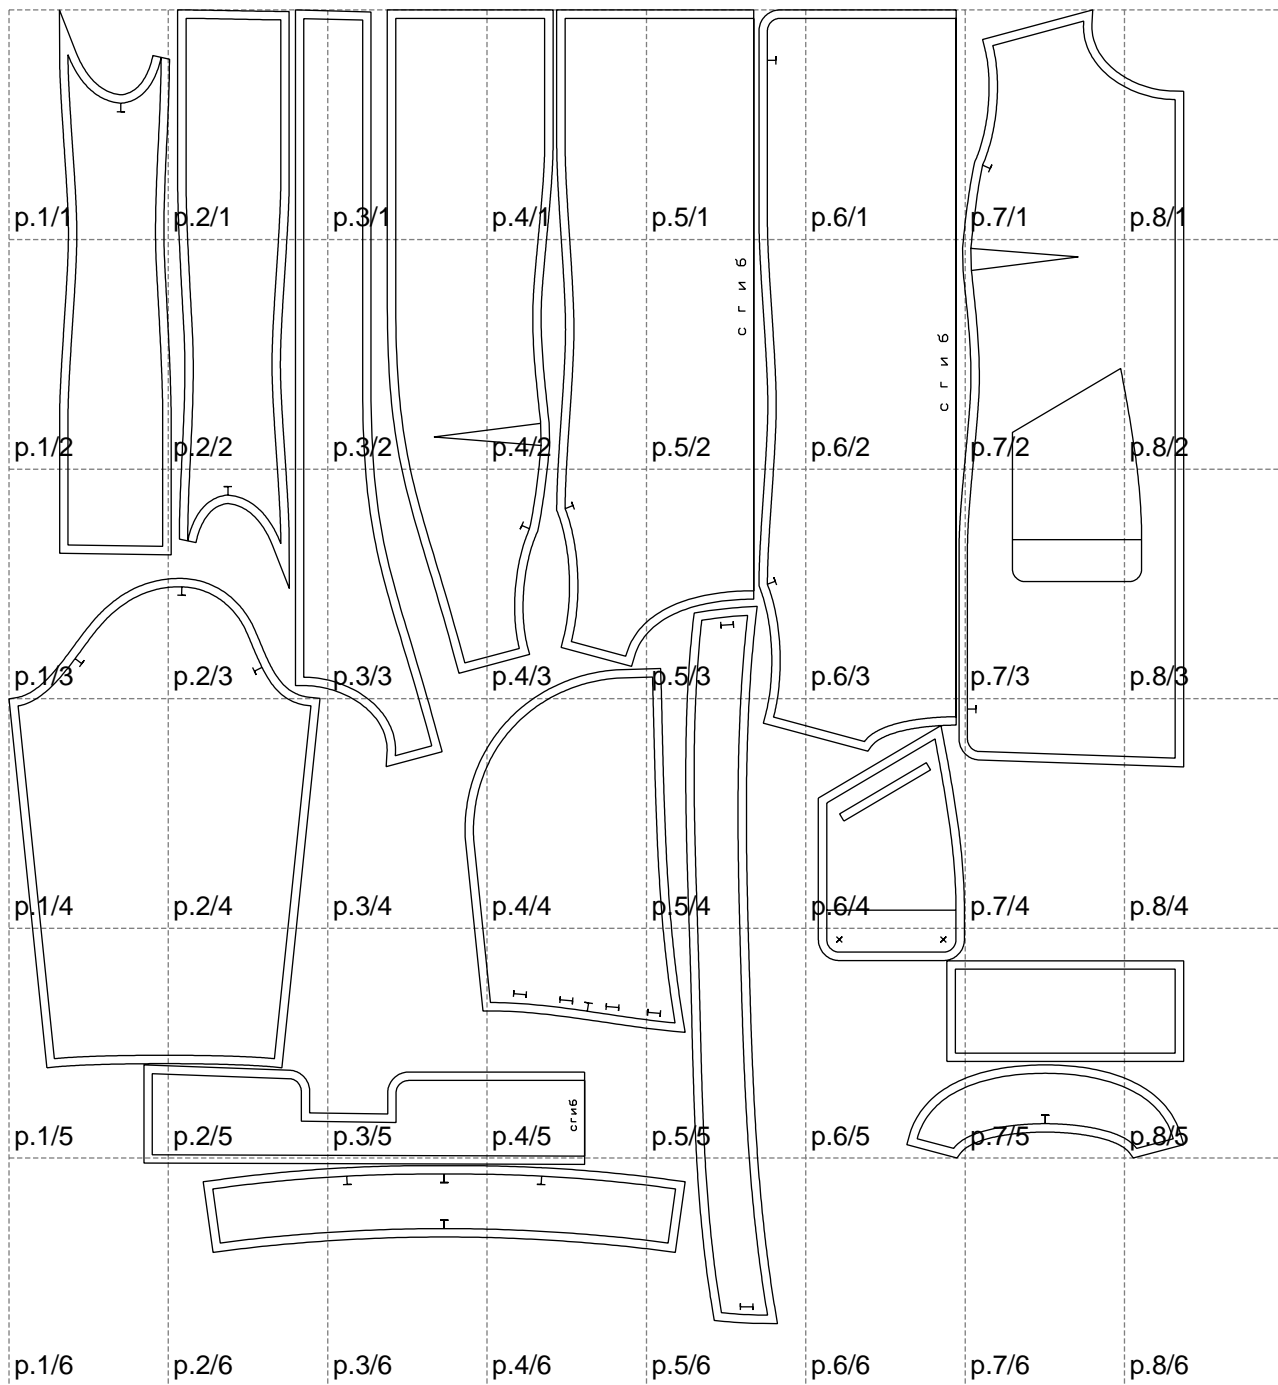

Not for print

Paper size: A4, size:1399.00 x1564.24 mm

# Example

size:1499.00 x2064.36 mm

Maneken =1 ver.0

rz\_1=170

rz\_16=96

rz\_17=82

rz\_18=76

rz\_19=104

rz\_20=101.8

---

. . . . .  
. . . . .  
. . . . .