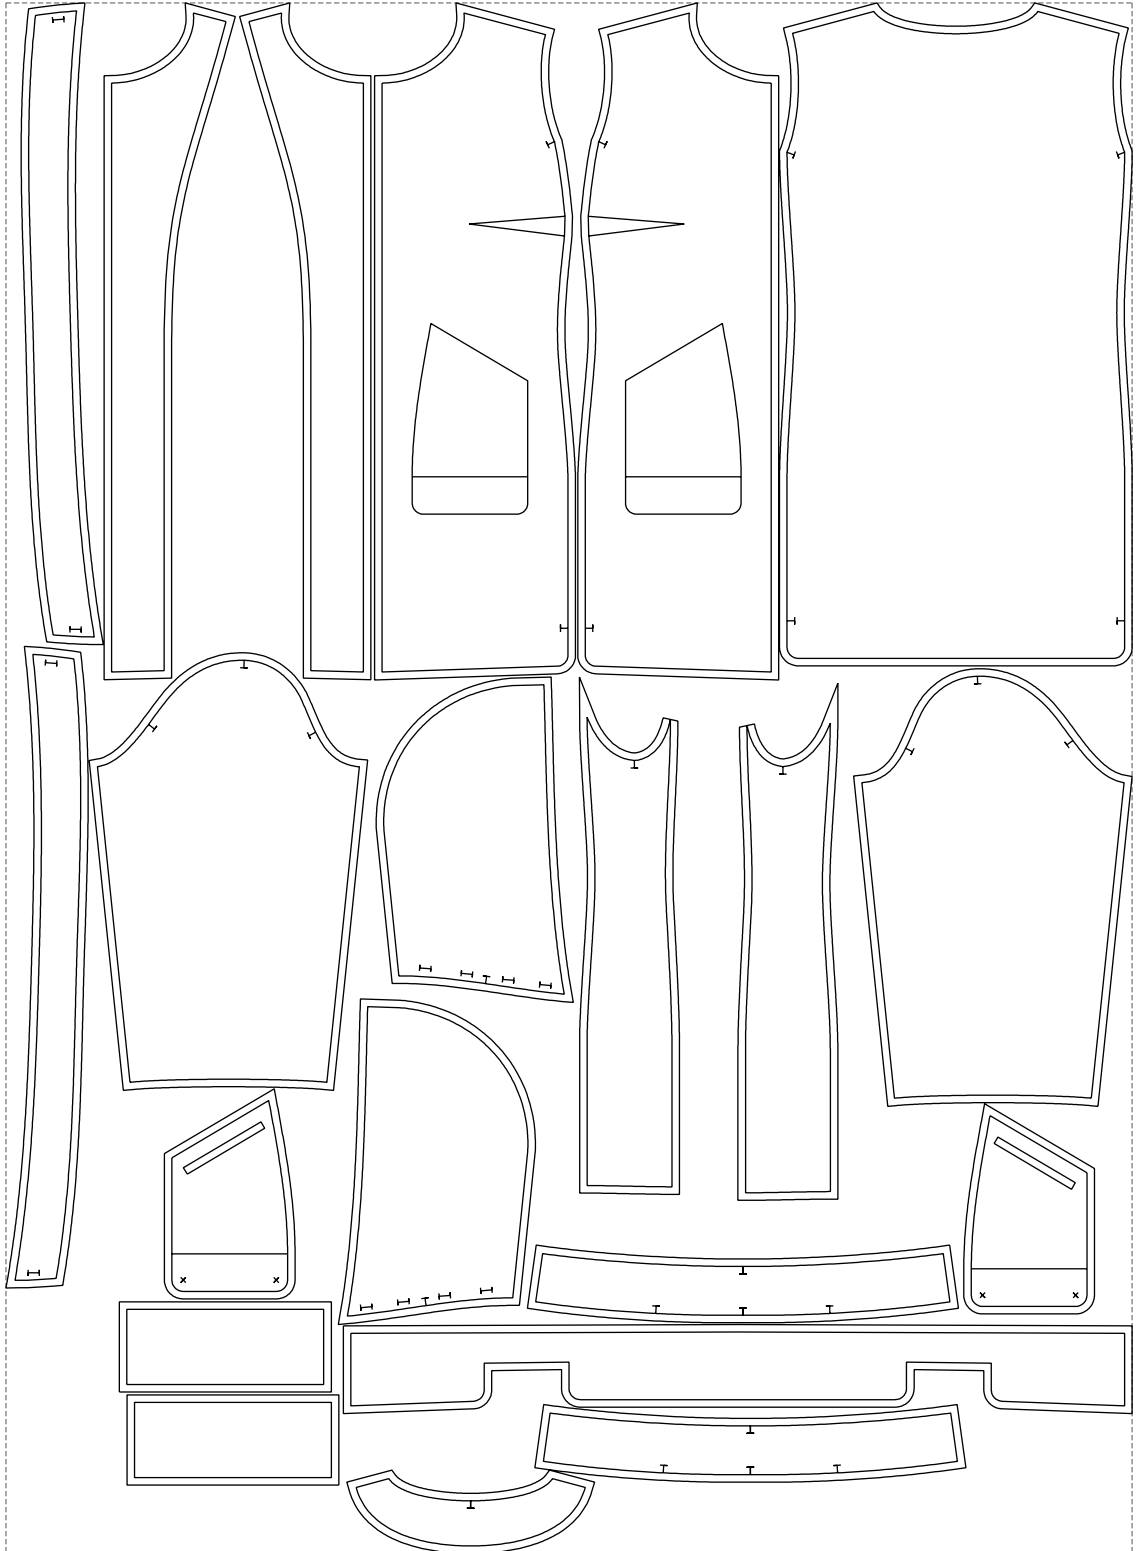

Not for print

Paper size: A4, size:1399.00 x1564.24 mm

# Example

size:1499.00 x2064.36 mm

Maneken =1 ver.0

rz\_1=170

rz\_16=96

rz\_17=82

rz\_18=76

rz\_19=104