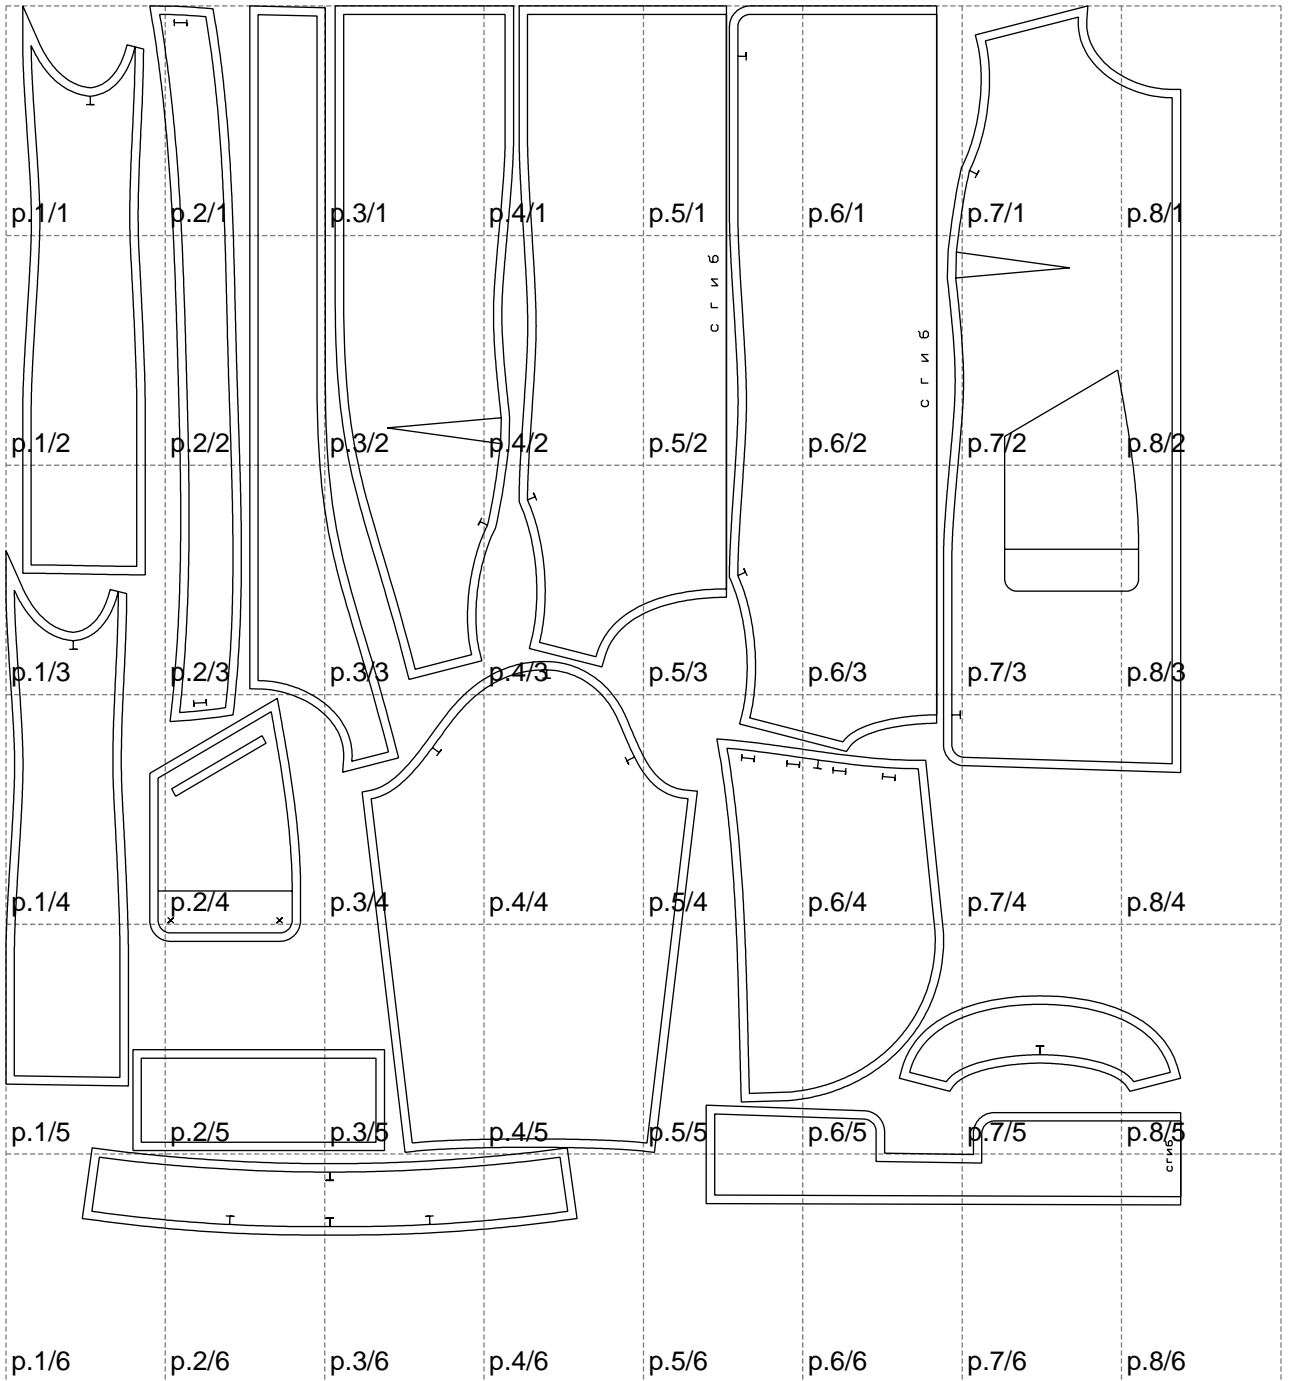

Not for print

Paper size: A4, size:1399.00 x1463.53 mm

# Example

size:1468.78 x2187.31 mm

Maneken =1 ver.0

rz\_1=170

rz\_16=104

rz\_17=88.9

rz\_18=84.4

rz\_19=112

rz\_20=109.3

---

. . . . .  
. . . . .  
. . . . .