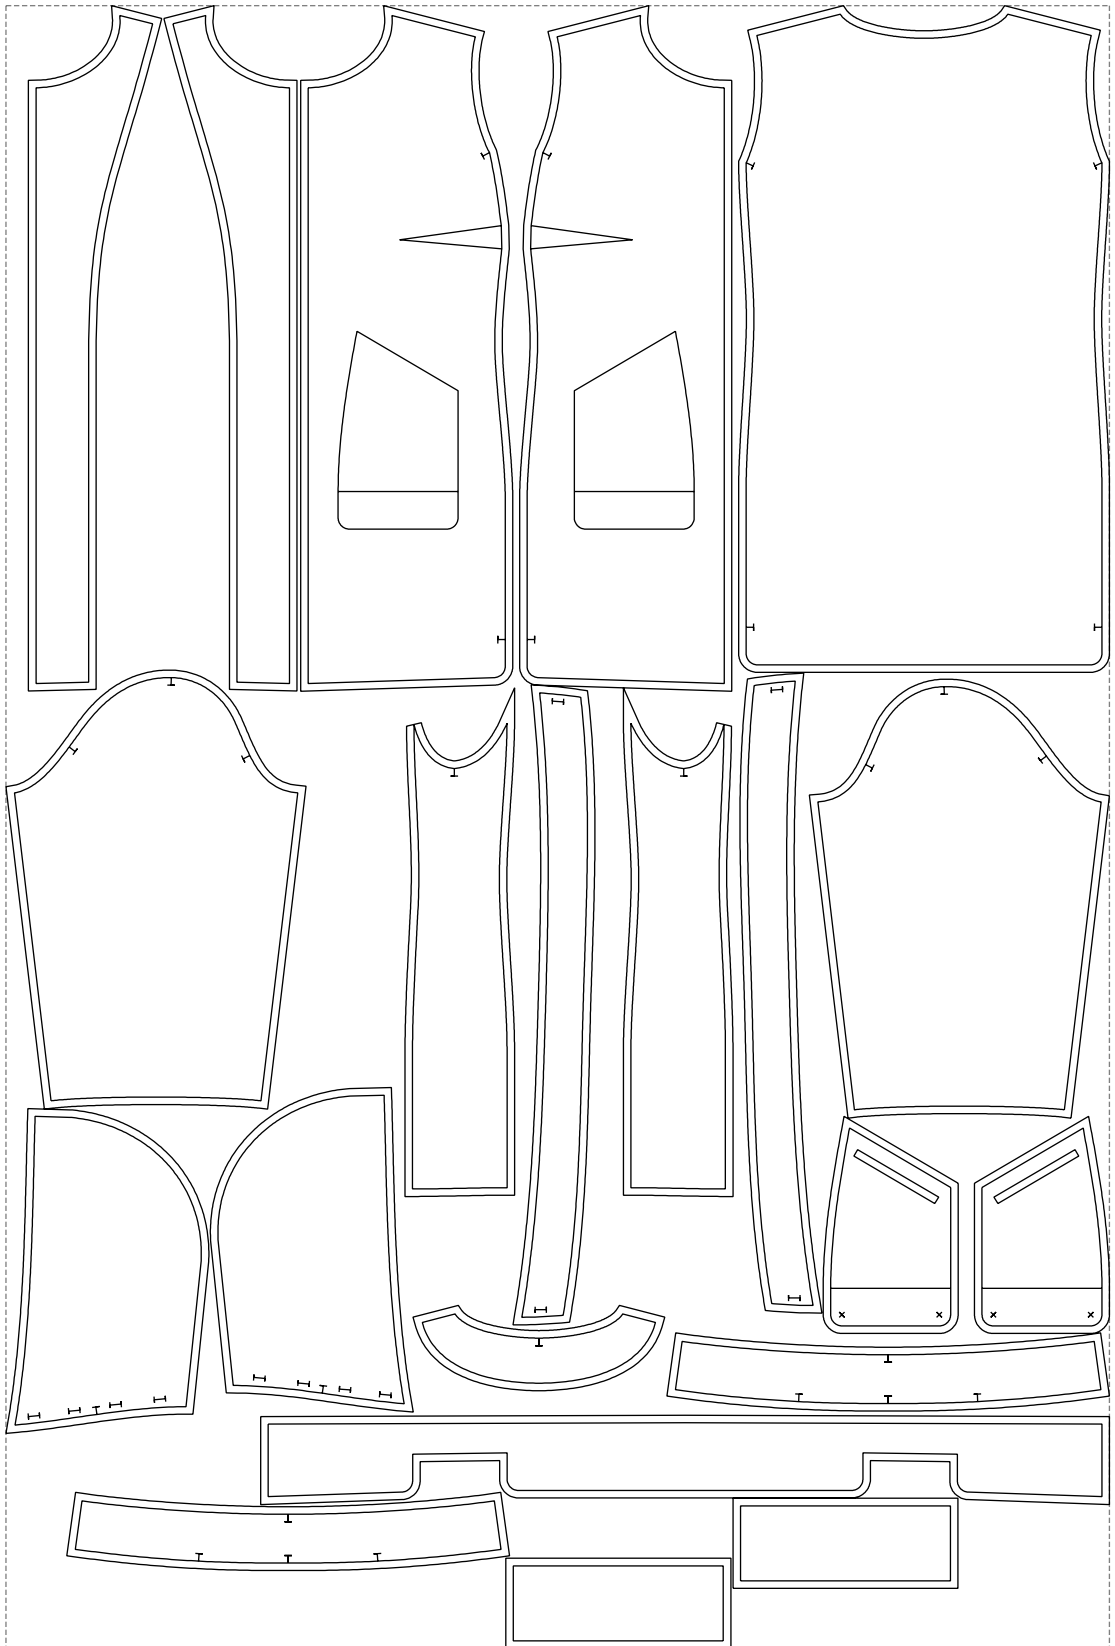

Not for print

Paper size: A4, size:1399.00 x1463.53 mm

# Example

size:1468.78 x2187.31 mm

Maneken =1 ver.0

rz\_1=170

rz\_16=104

rz\_17=88.9

rz\_18=84.4

rz\_19=112