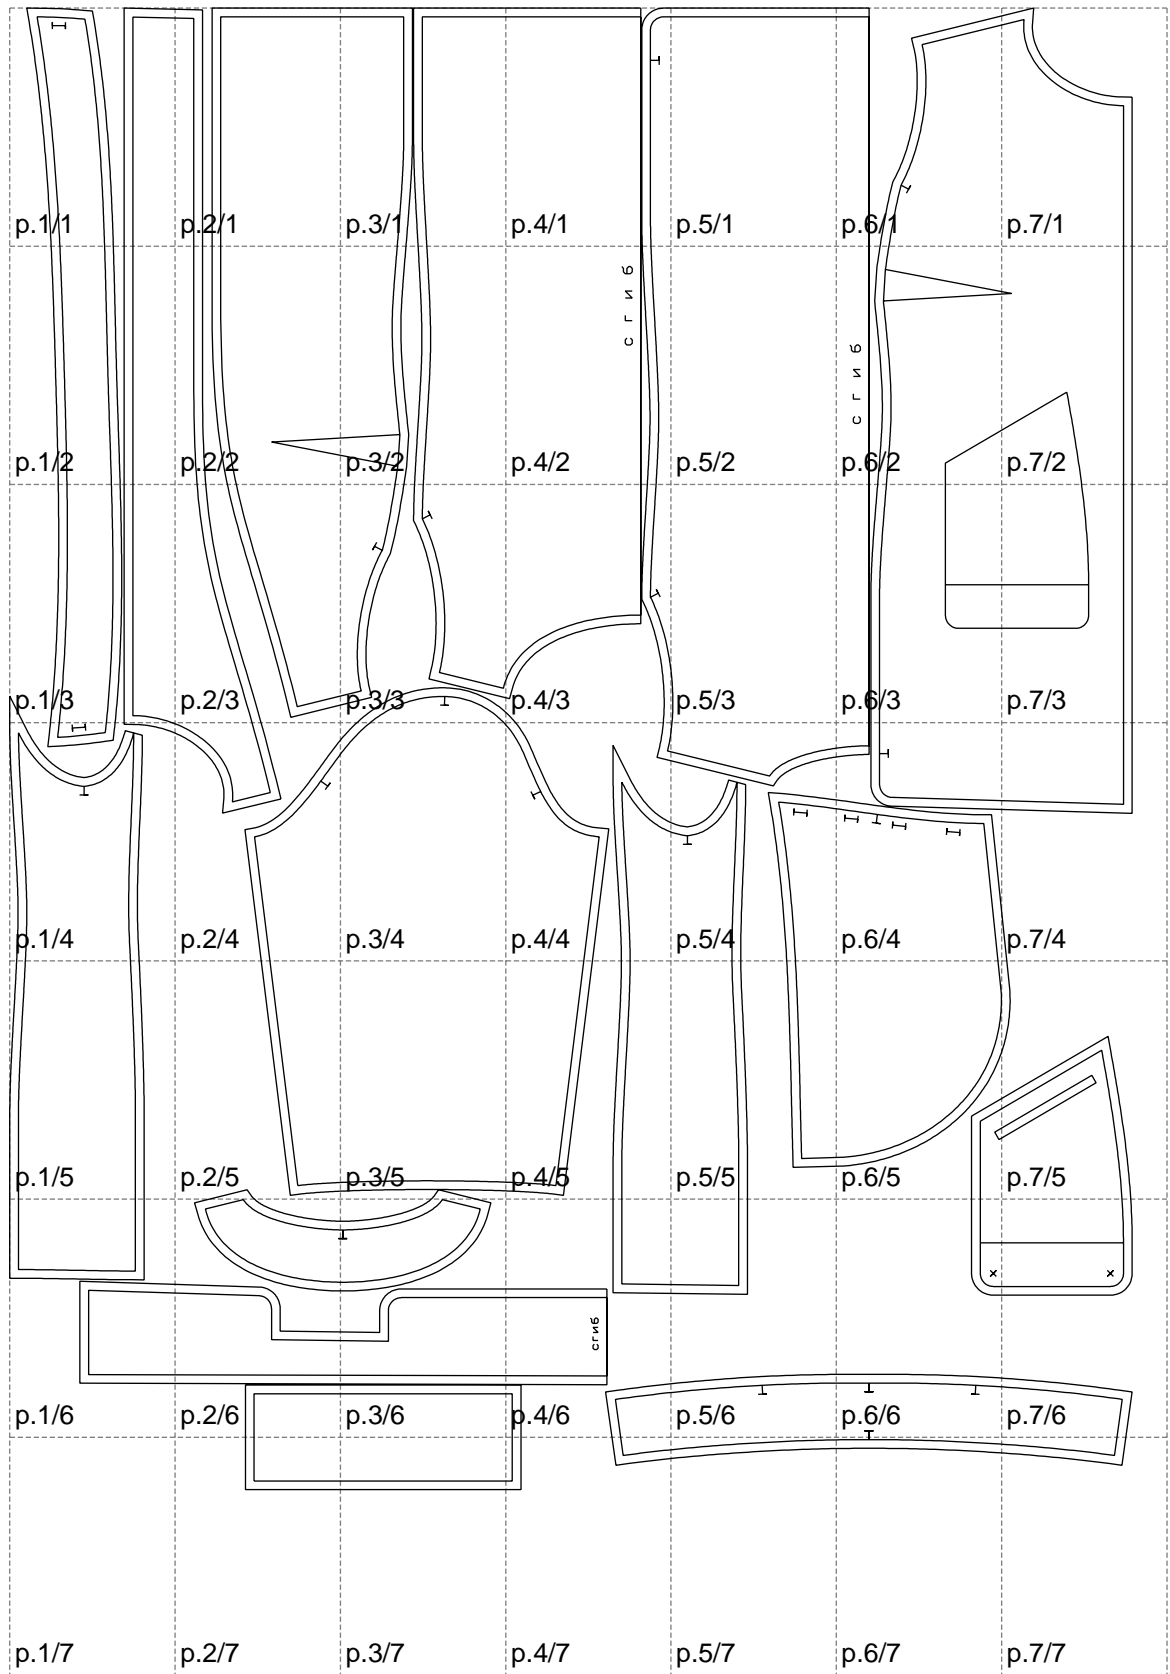

Not for print

Paper size: A4, size:1288.58 x1700.63 mm

# Example

size:1499.00 x2251.30 mm

Maneken =1 ver.0

rz\_1=170

rz\_16=112

rz\_17=96.2

rz\_18=94

rz\_19=120

rz\_20=117

---

. . . . .  
. . . . .  
. . . . .