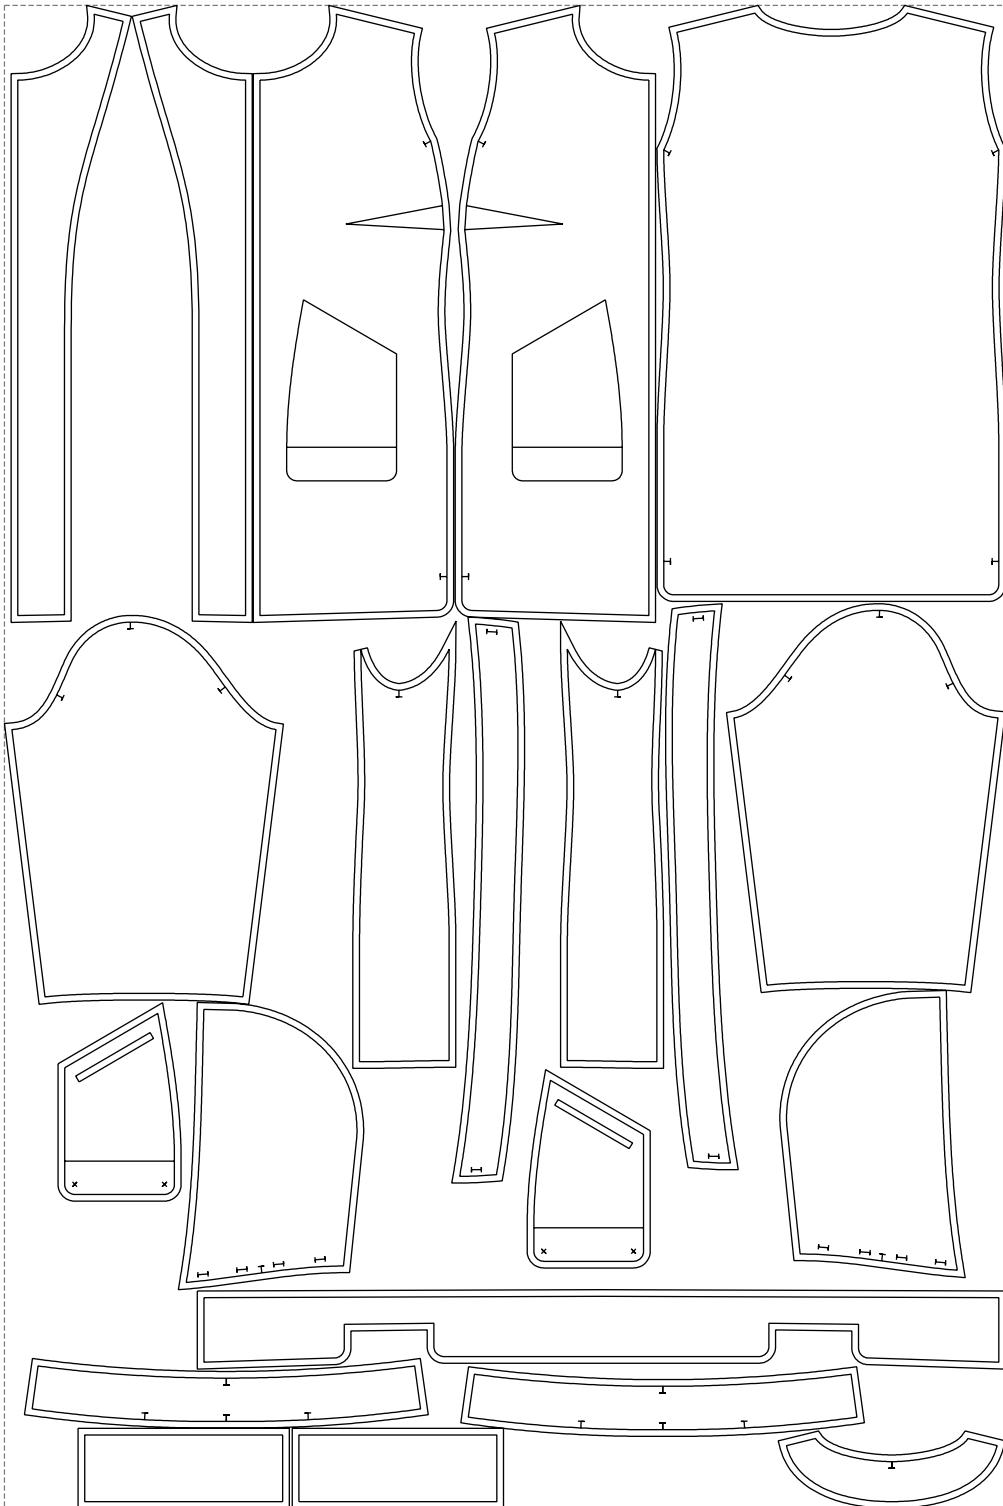

Not for print

Paper size: A4, size:1288.58 x1700.63 mm

# Example

size:1499.00 x2251.30 mm

Maneken =1 ver.0

rz\_1=170

rz\_16=112

rz\_17=96.2

rz\_18=94

rz\_19=120