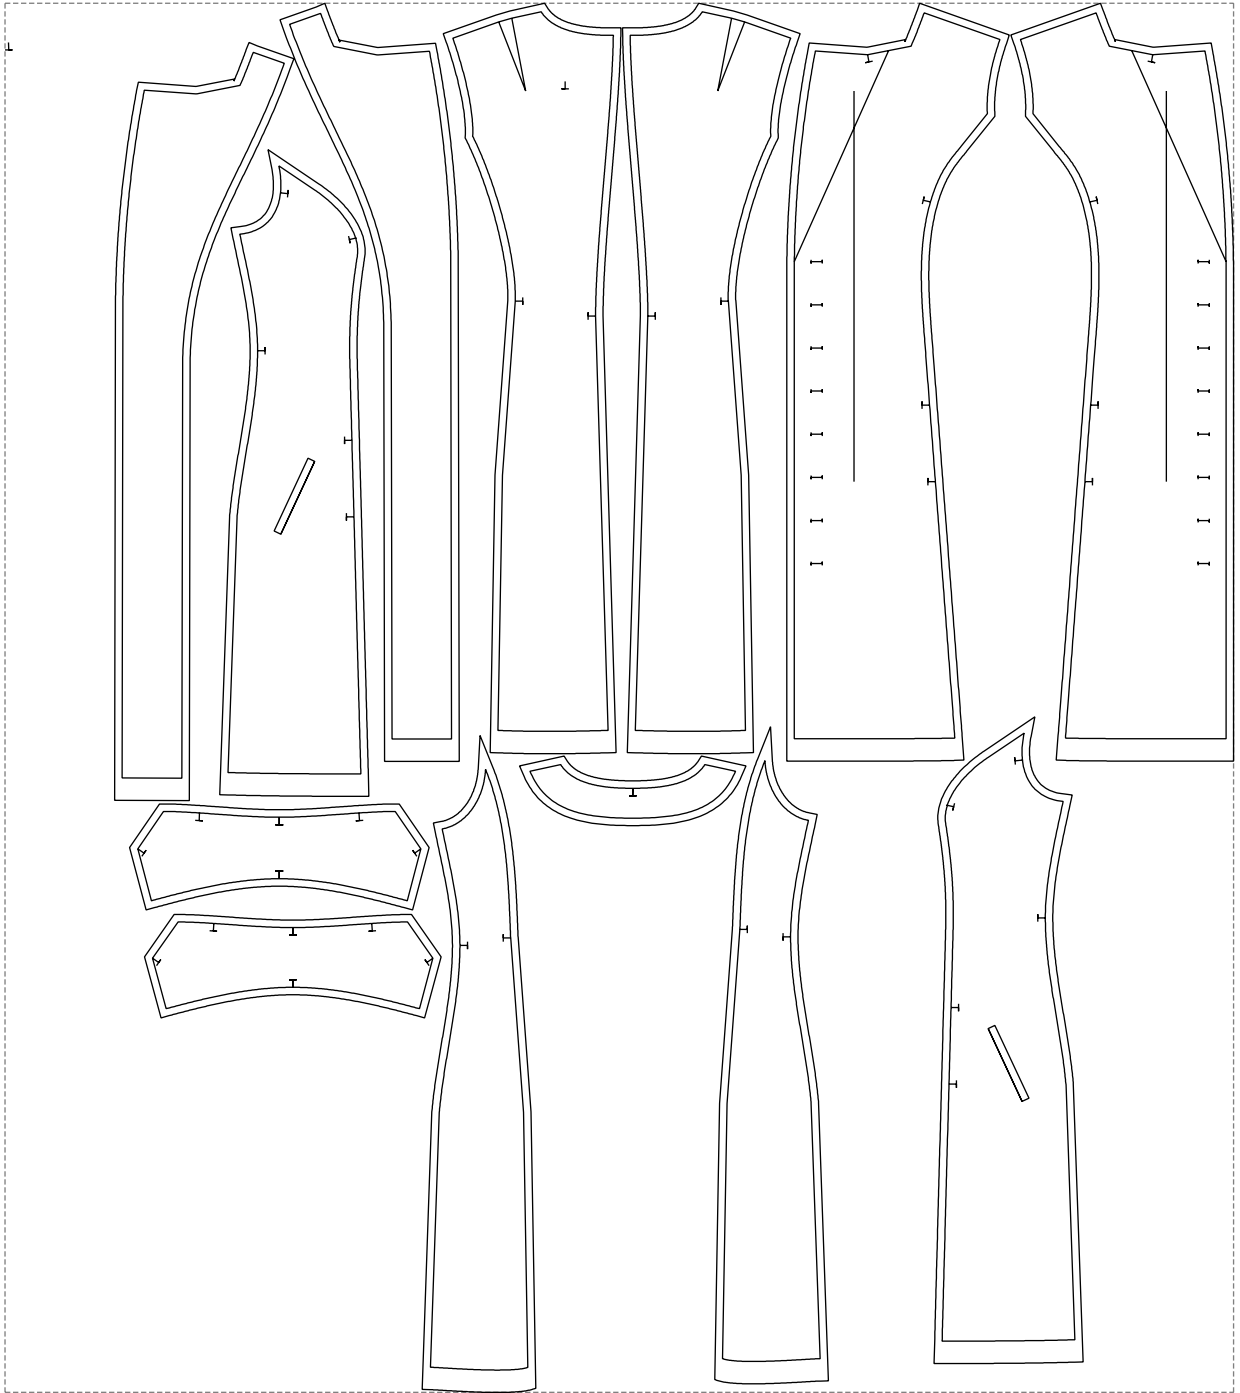

Not for print

Paper size: A4, size:1399.00 x1134.37 mm

# Example

size:1645.97 x1861.47 mm

Maneken =1 ver.0

rz\_1=170

rz\_16=88

rz\_17=75.6

rz\_18=67.6

rz\_19=96