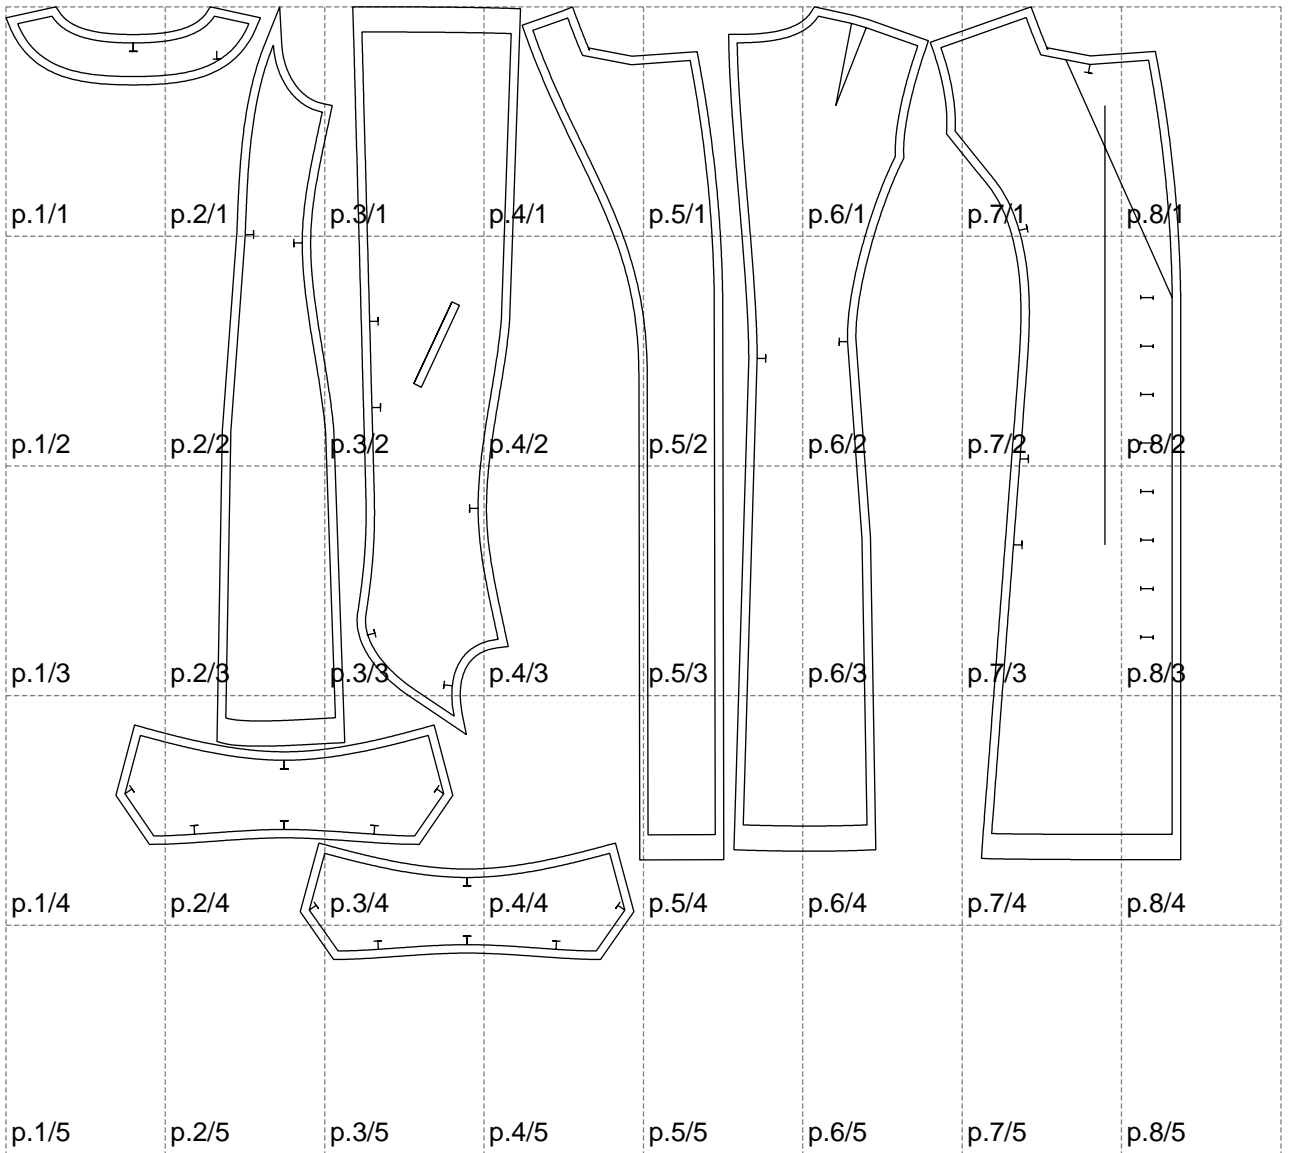

Not for print

Paper size: A4, size:1399.00 x1134.37 mm

# Example

size:1645.97 x1861.47 mm

Maneken =1 ver.0

rz\_1=170

rz\_16=88

rz\_17=75.6

rz\_18=67.6

rz\_19=96

rz\_20=94.6

---

. . . . .  
. . . . .  
. . . . .